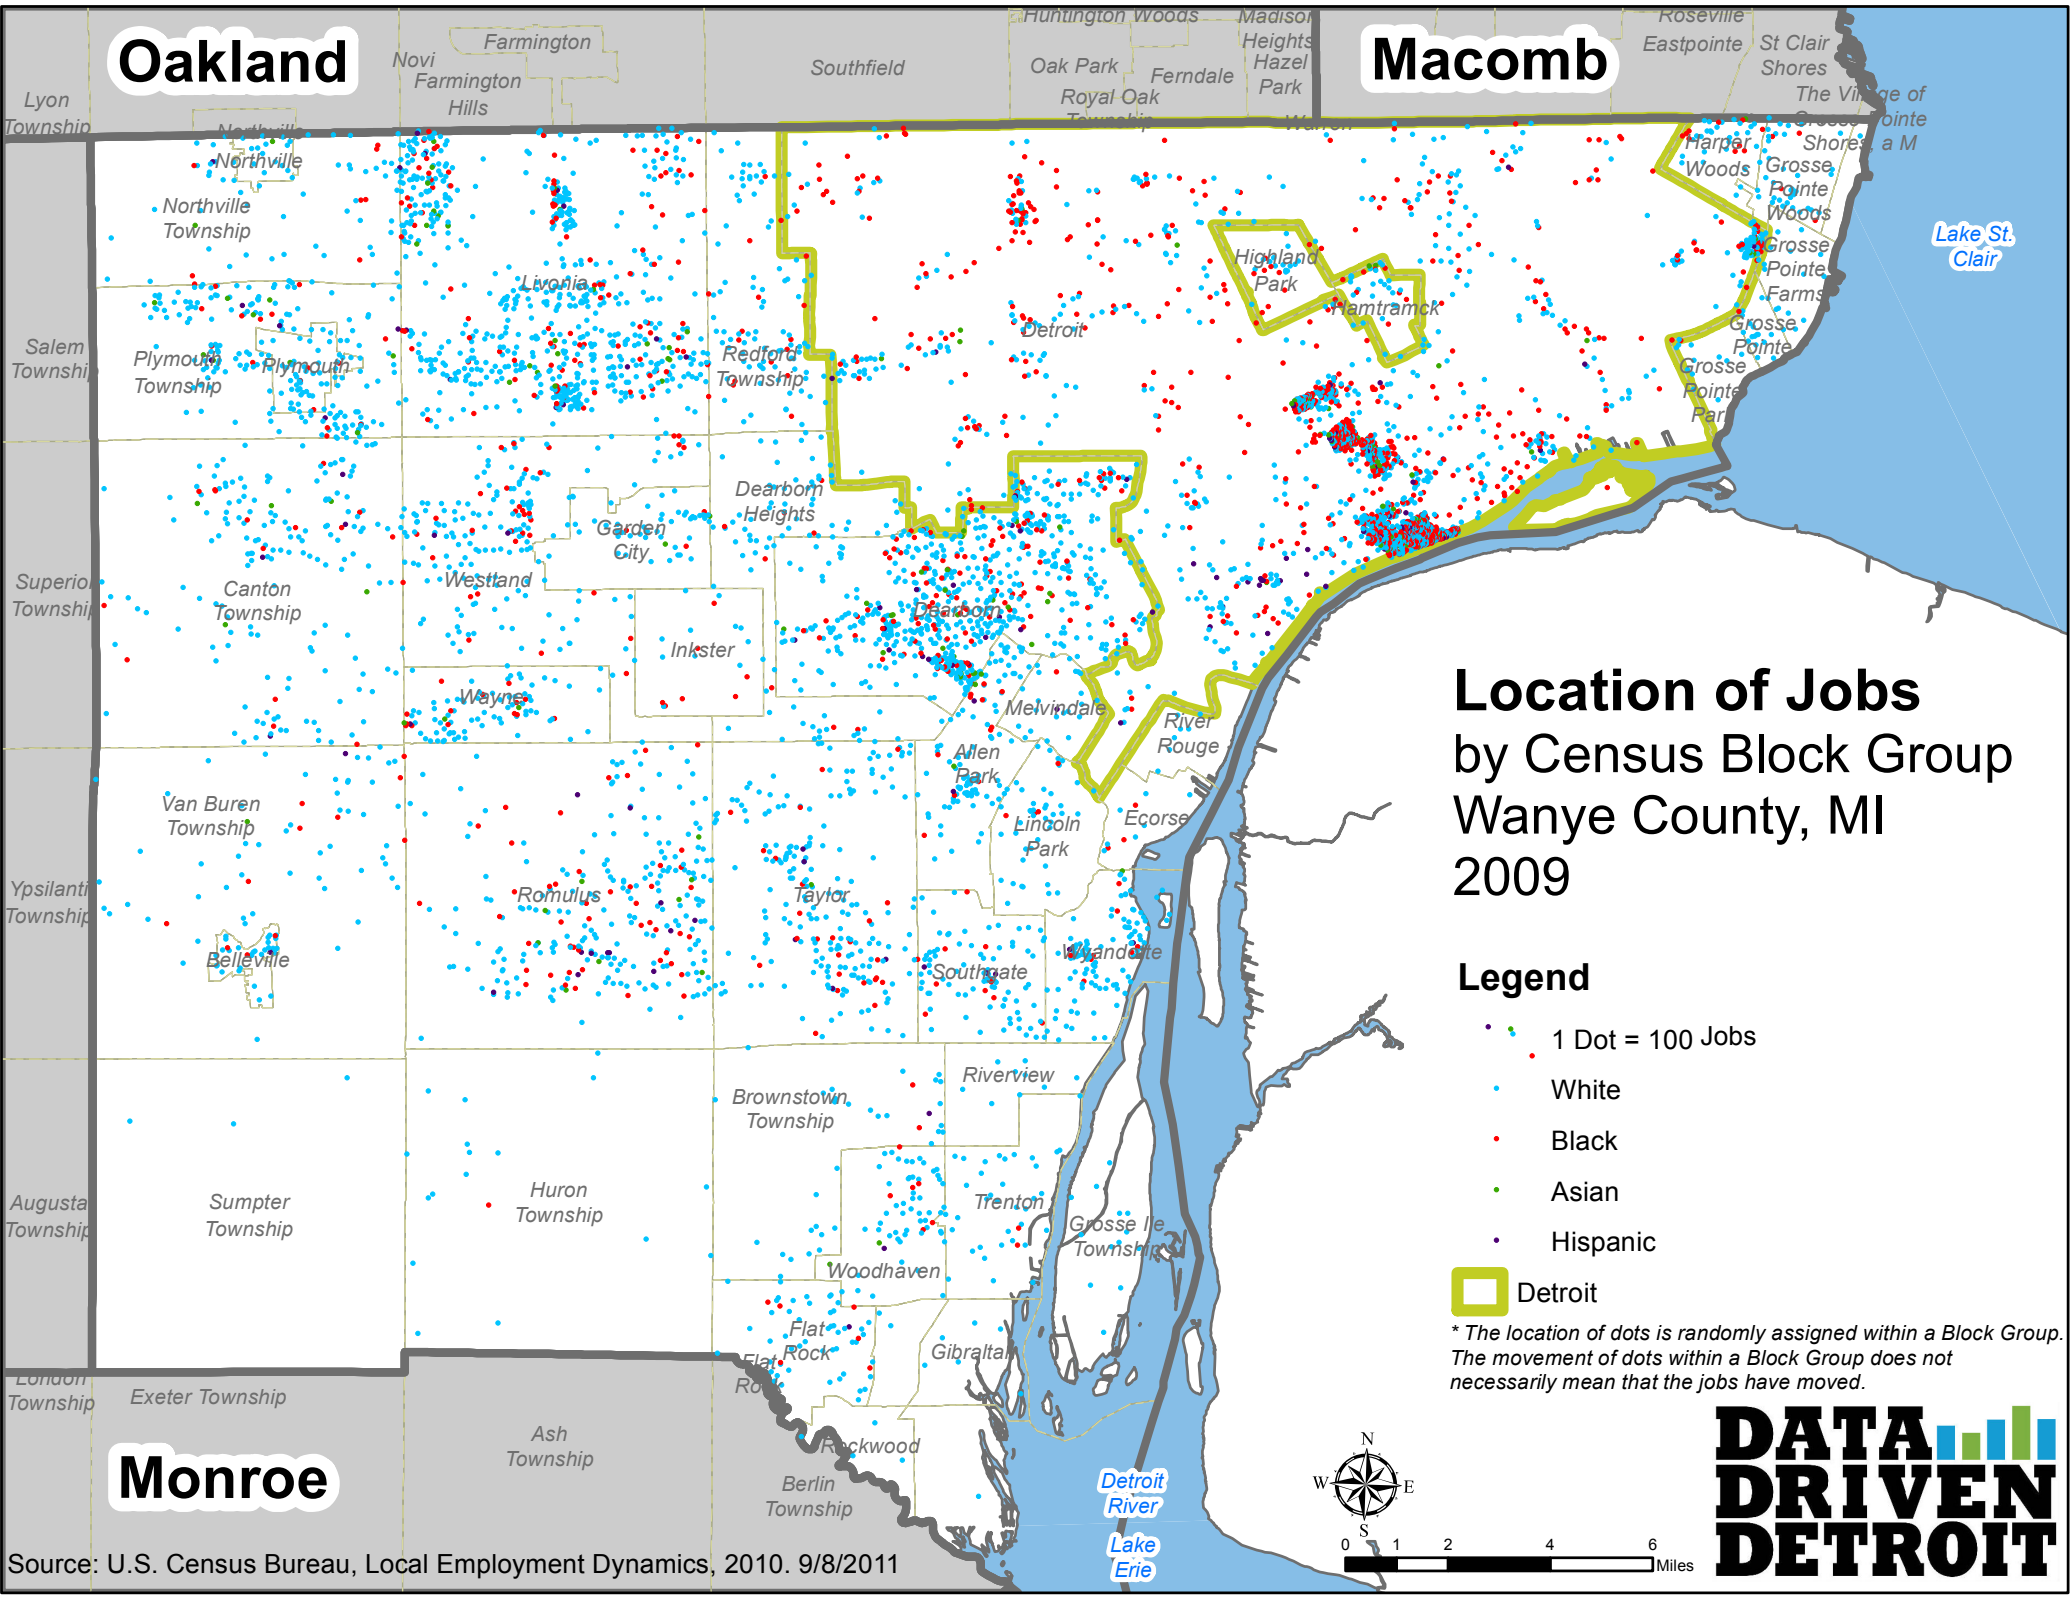

Oakland

Macomb

Monroe

Location of Jobs by Census Block Group Wayne County, MI 2009

Legend

- • • • 1 Dot = 100 Jobs
- White
- Black
- Asian
- Hispanic

Detroit

** The location of dots is randomly assigned within a Block Group. The movement of dots within a Block Group does not necessarily mean that the jobs have moved.*

DATA
DRIVEN
DETROIT