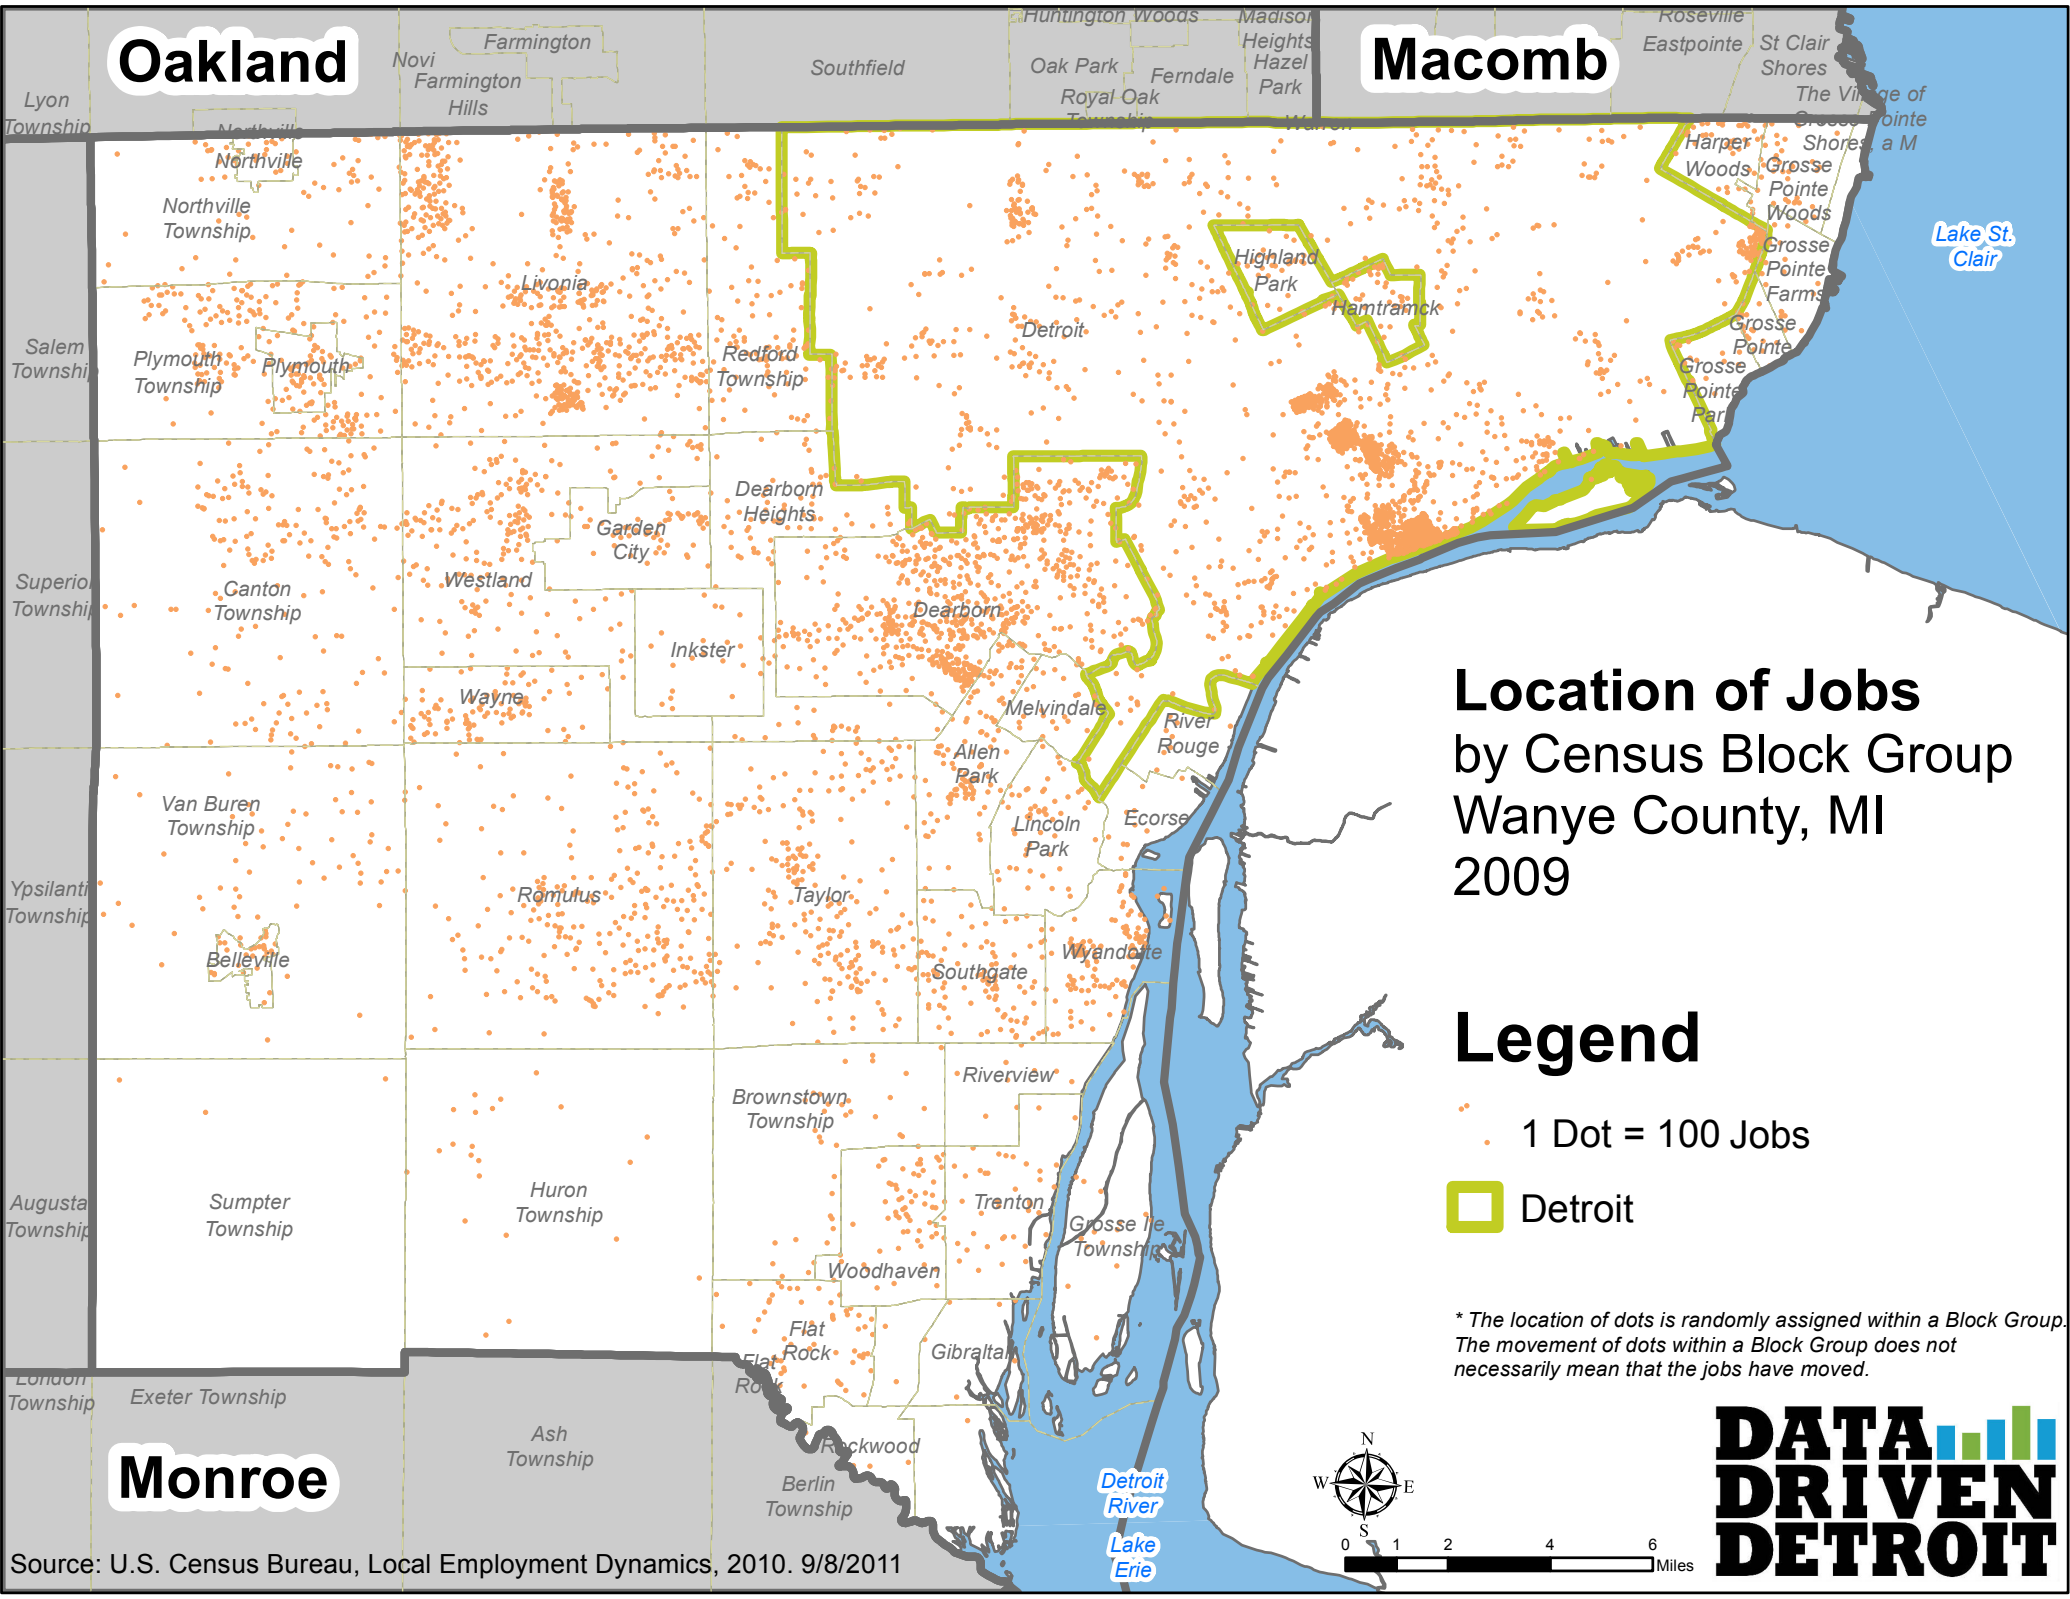

Oakland

Macomb

Monroe

**Location of Jobs
by Census Block Group
Wayne County, MI
2009**

Legend

- 1 Dot = 100 Jobs
- Detroit

** The location of dots is randomly assigned within a Block Group. The movement of dots within a Block Group does not necessarily mean that the jobs have moved.*

DATA
DRIVEN
DETROIT