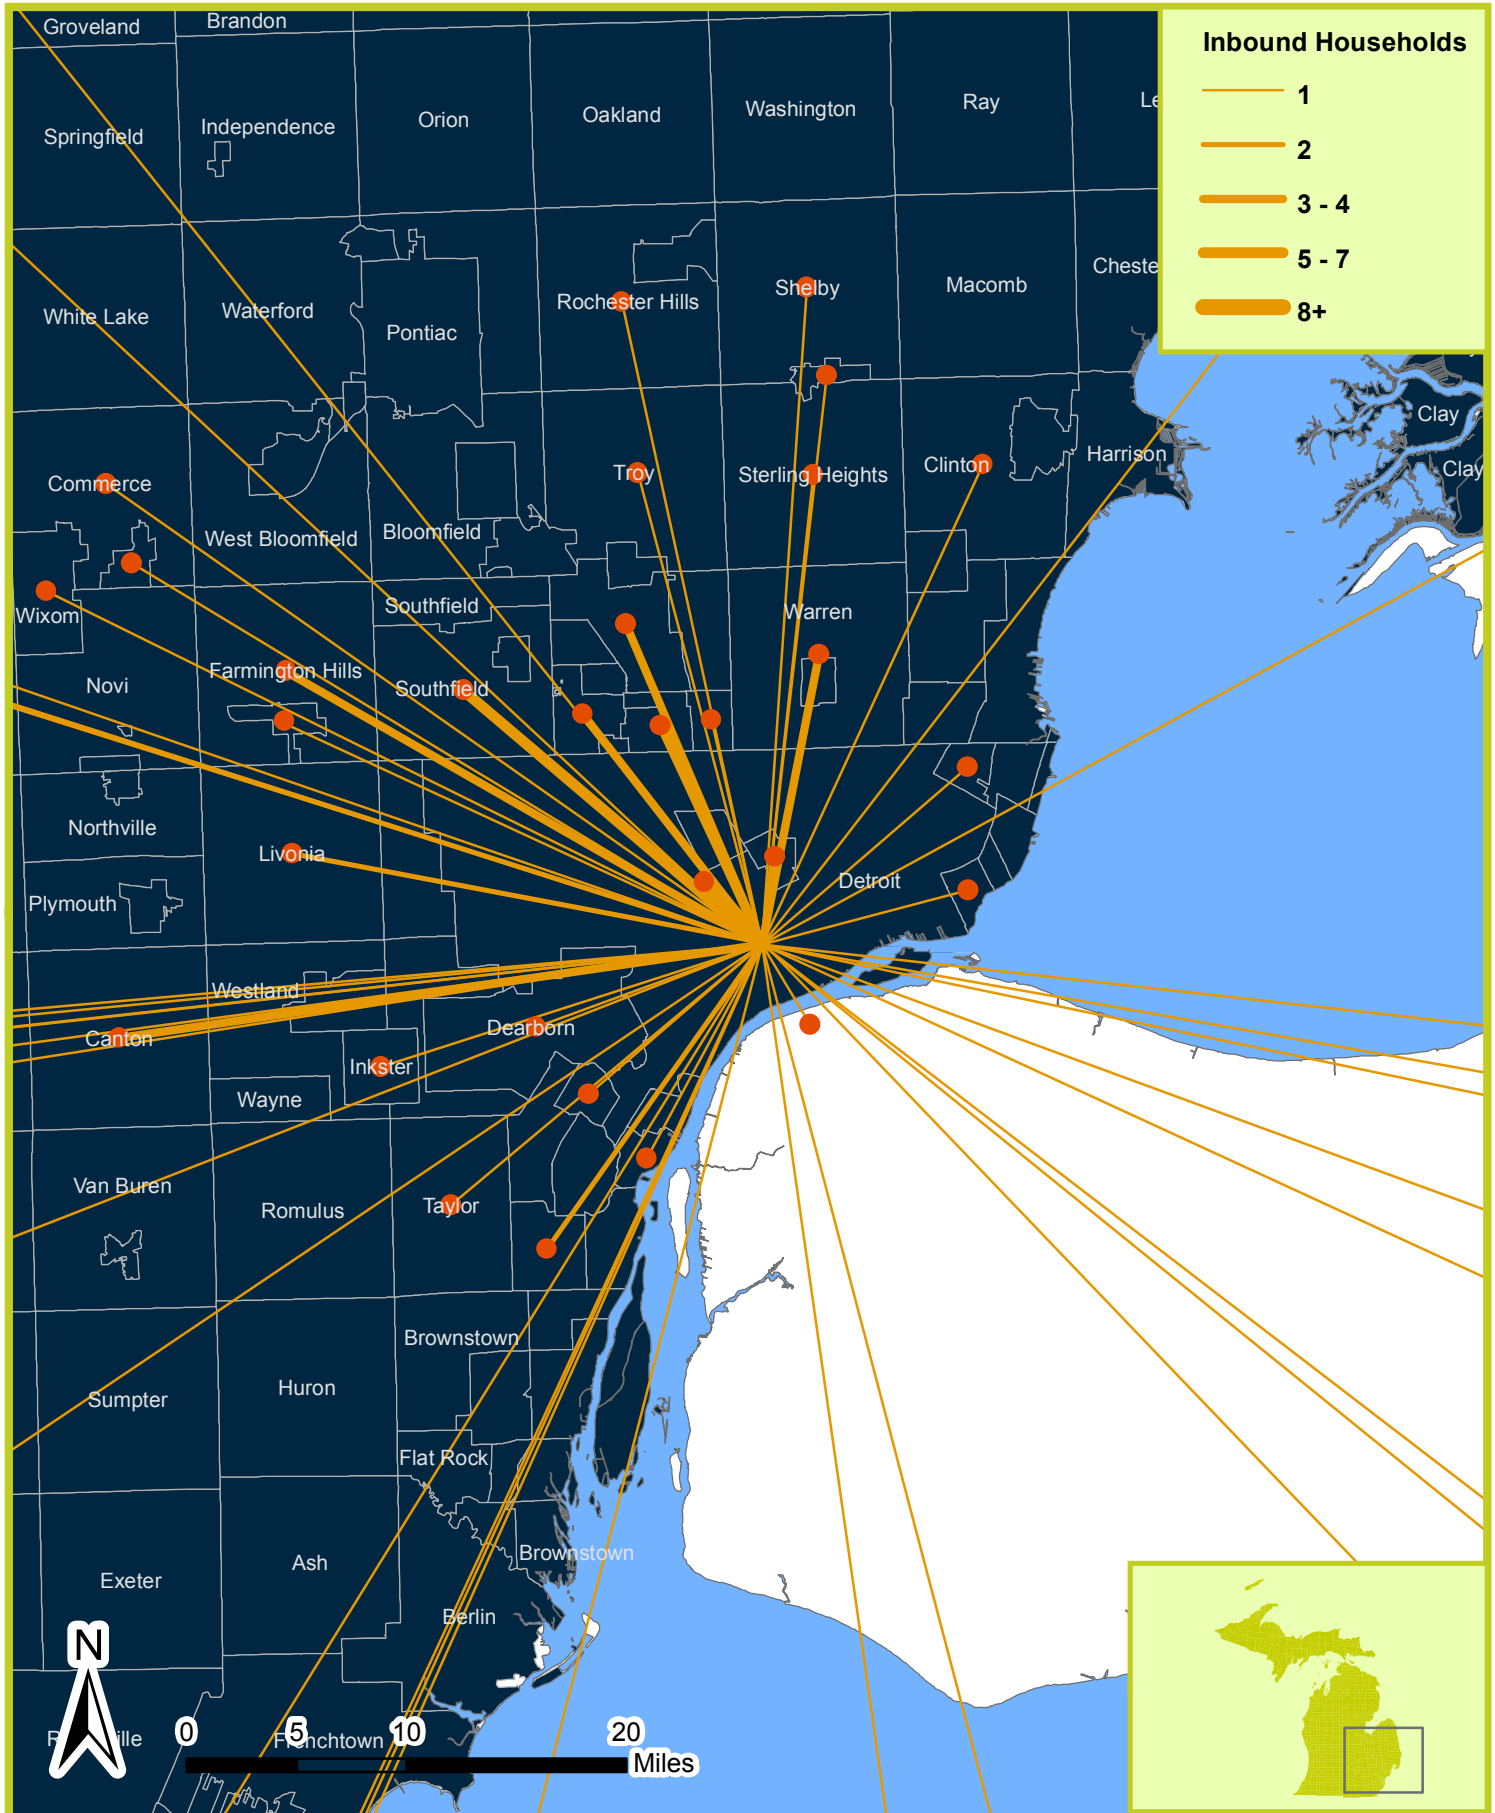

Woodward Corridor Initiative, Live Midtown Participant Migration, 2011

Sources: Data Driven Detroit, Midtown Inc. February, 2012.