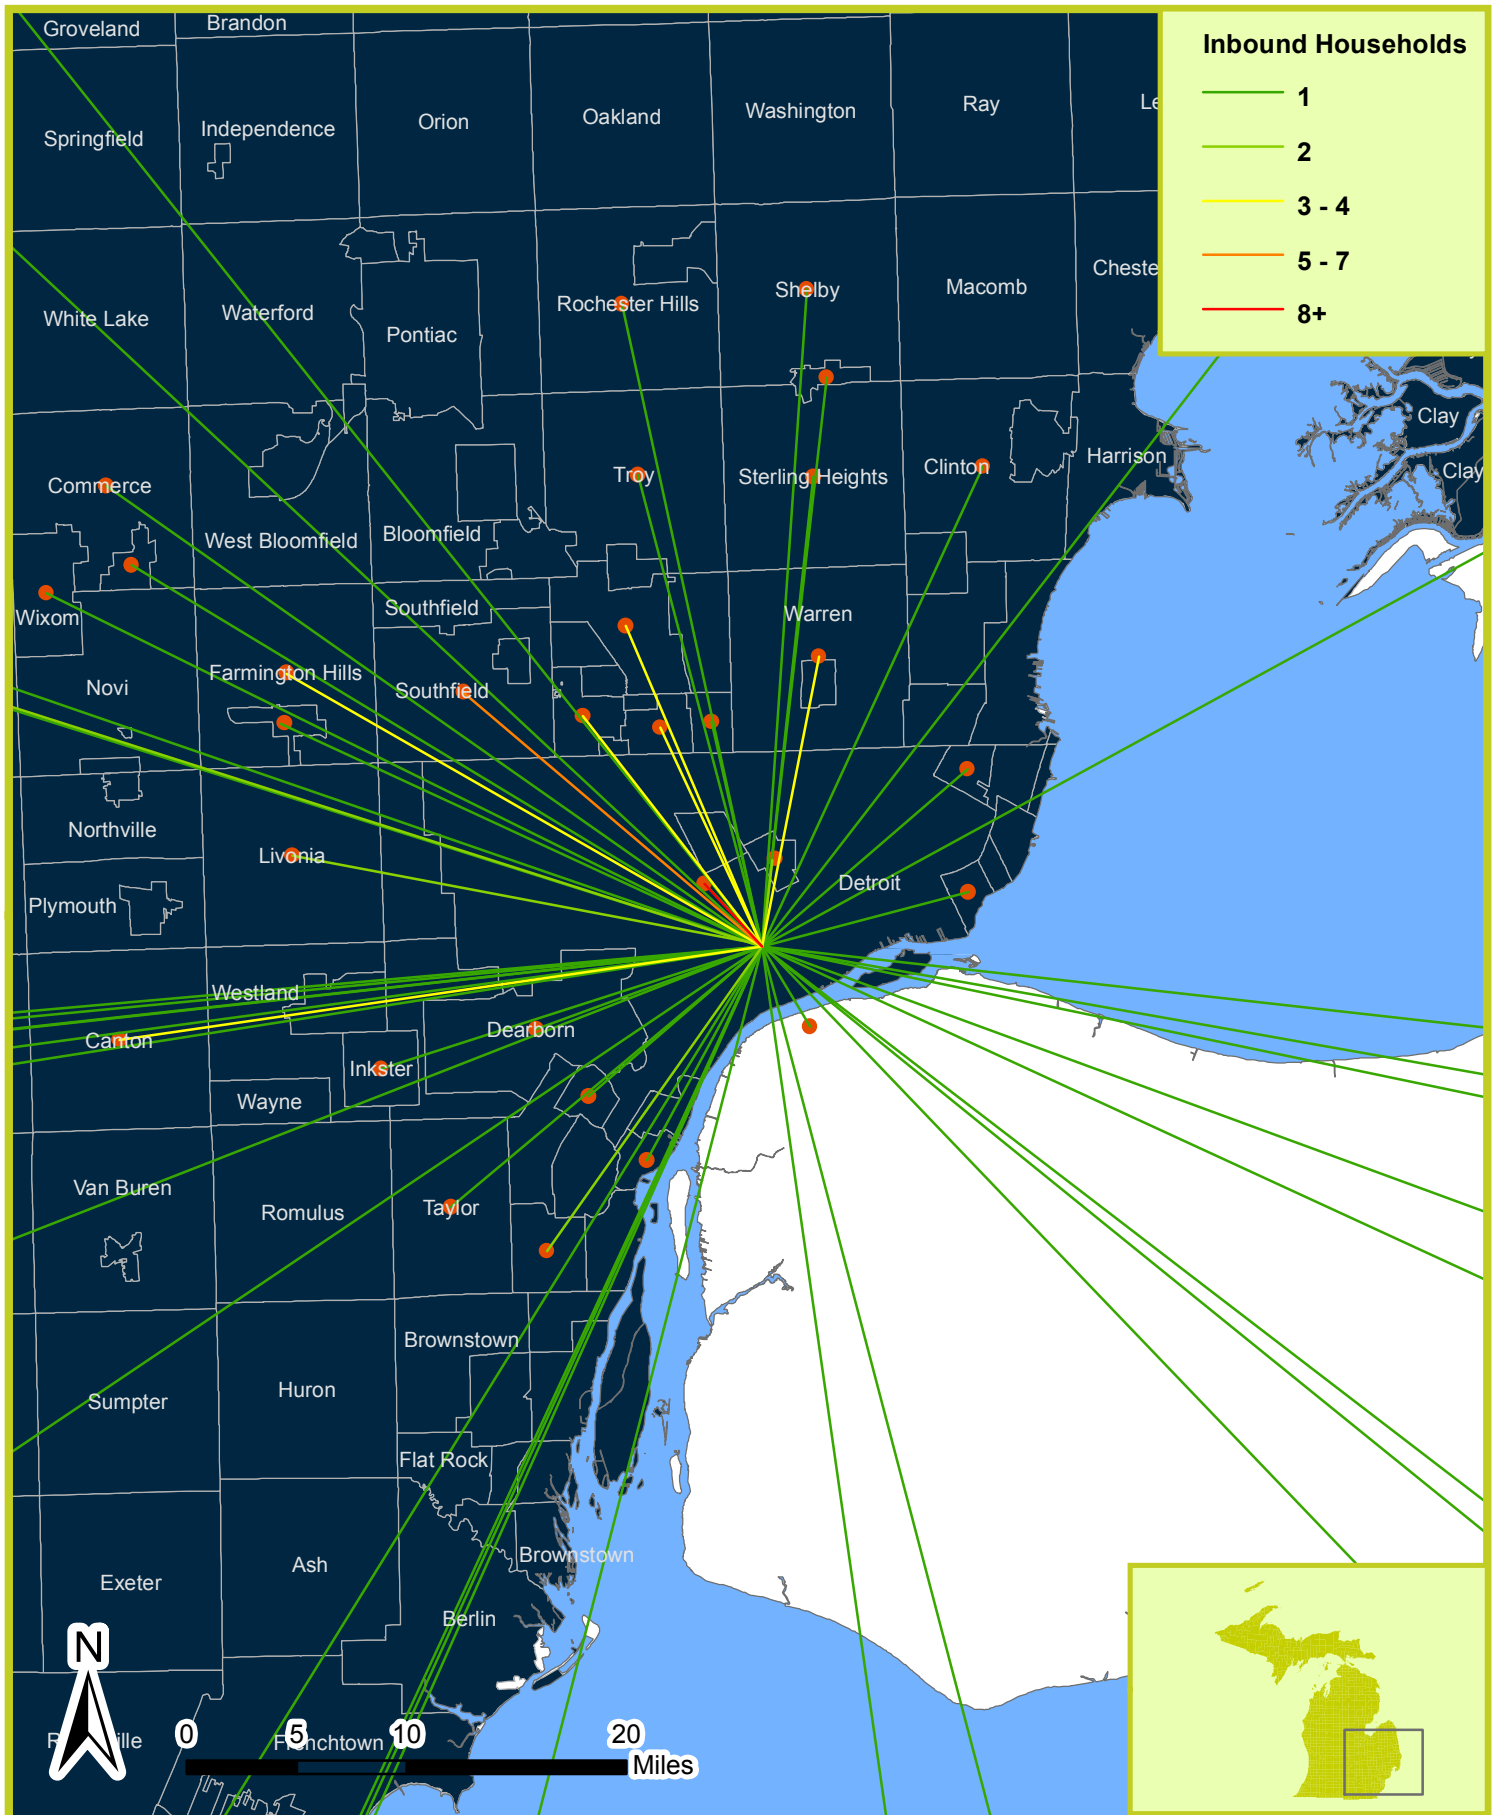

Woodward Corridor Initiative, Live Midtown Participant Migration, 2011

Sources: Data Driven Detroit, Midtown Inc. February, 2012.