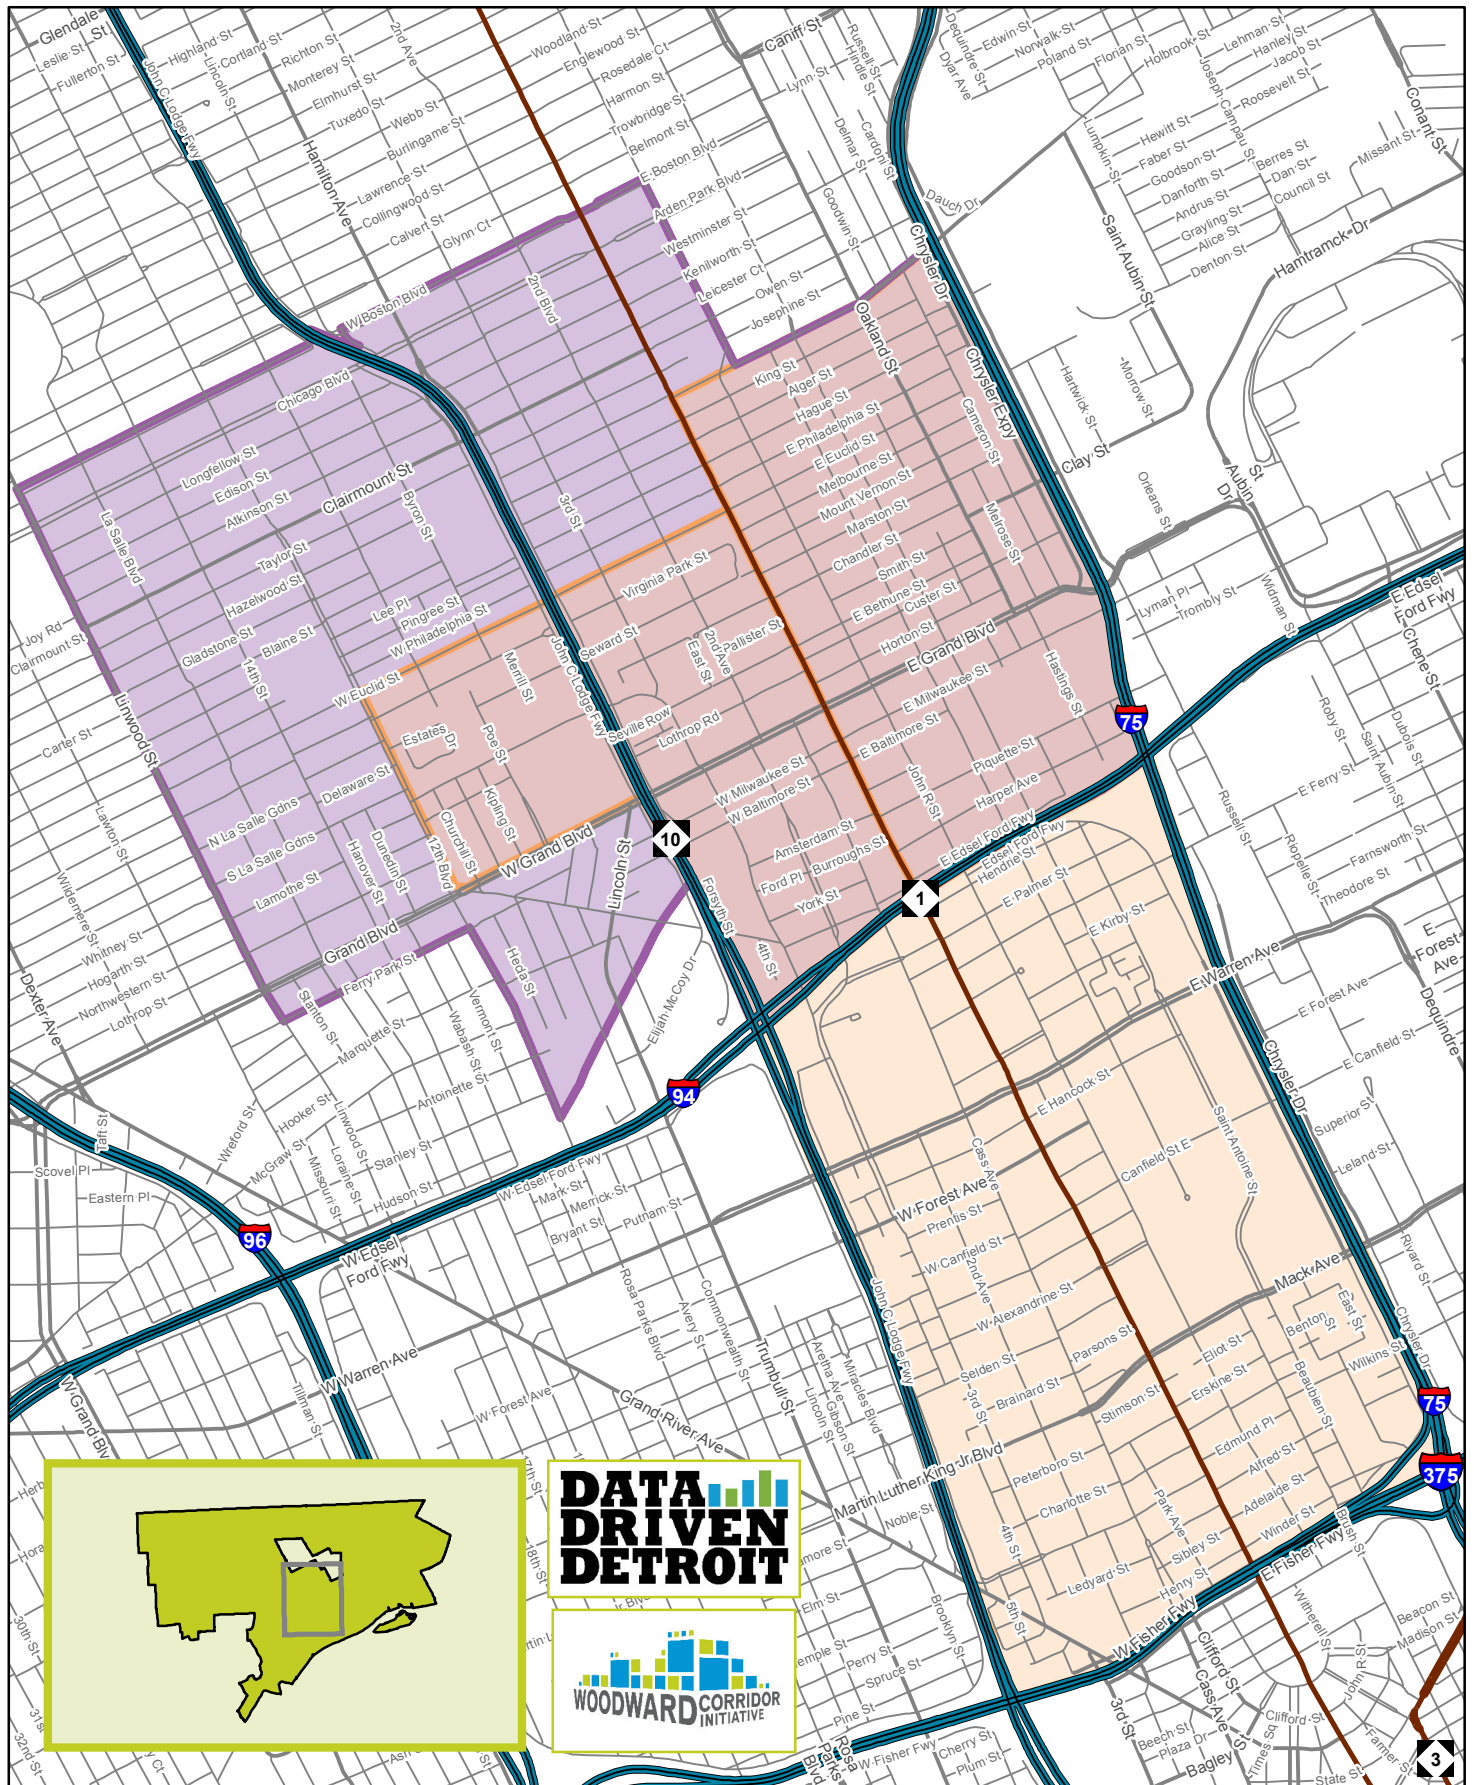

# Woodward Corridor Initiative: Detroit Works Project central demonstration area boundary

Source: The Detroit Works Project, Woodward Corridor Initiative;  
Data Driven Detroit. August 2011

0 0.5 1 Miles