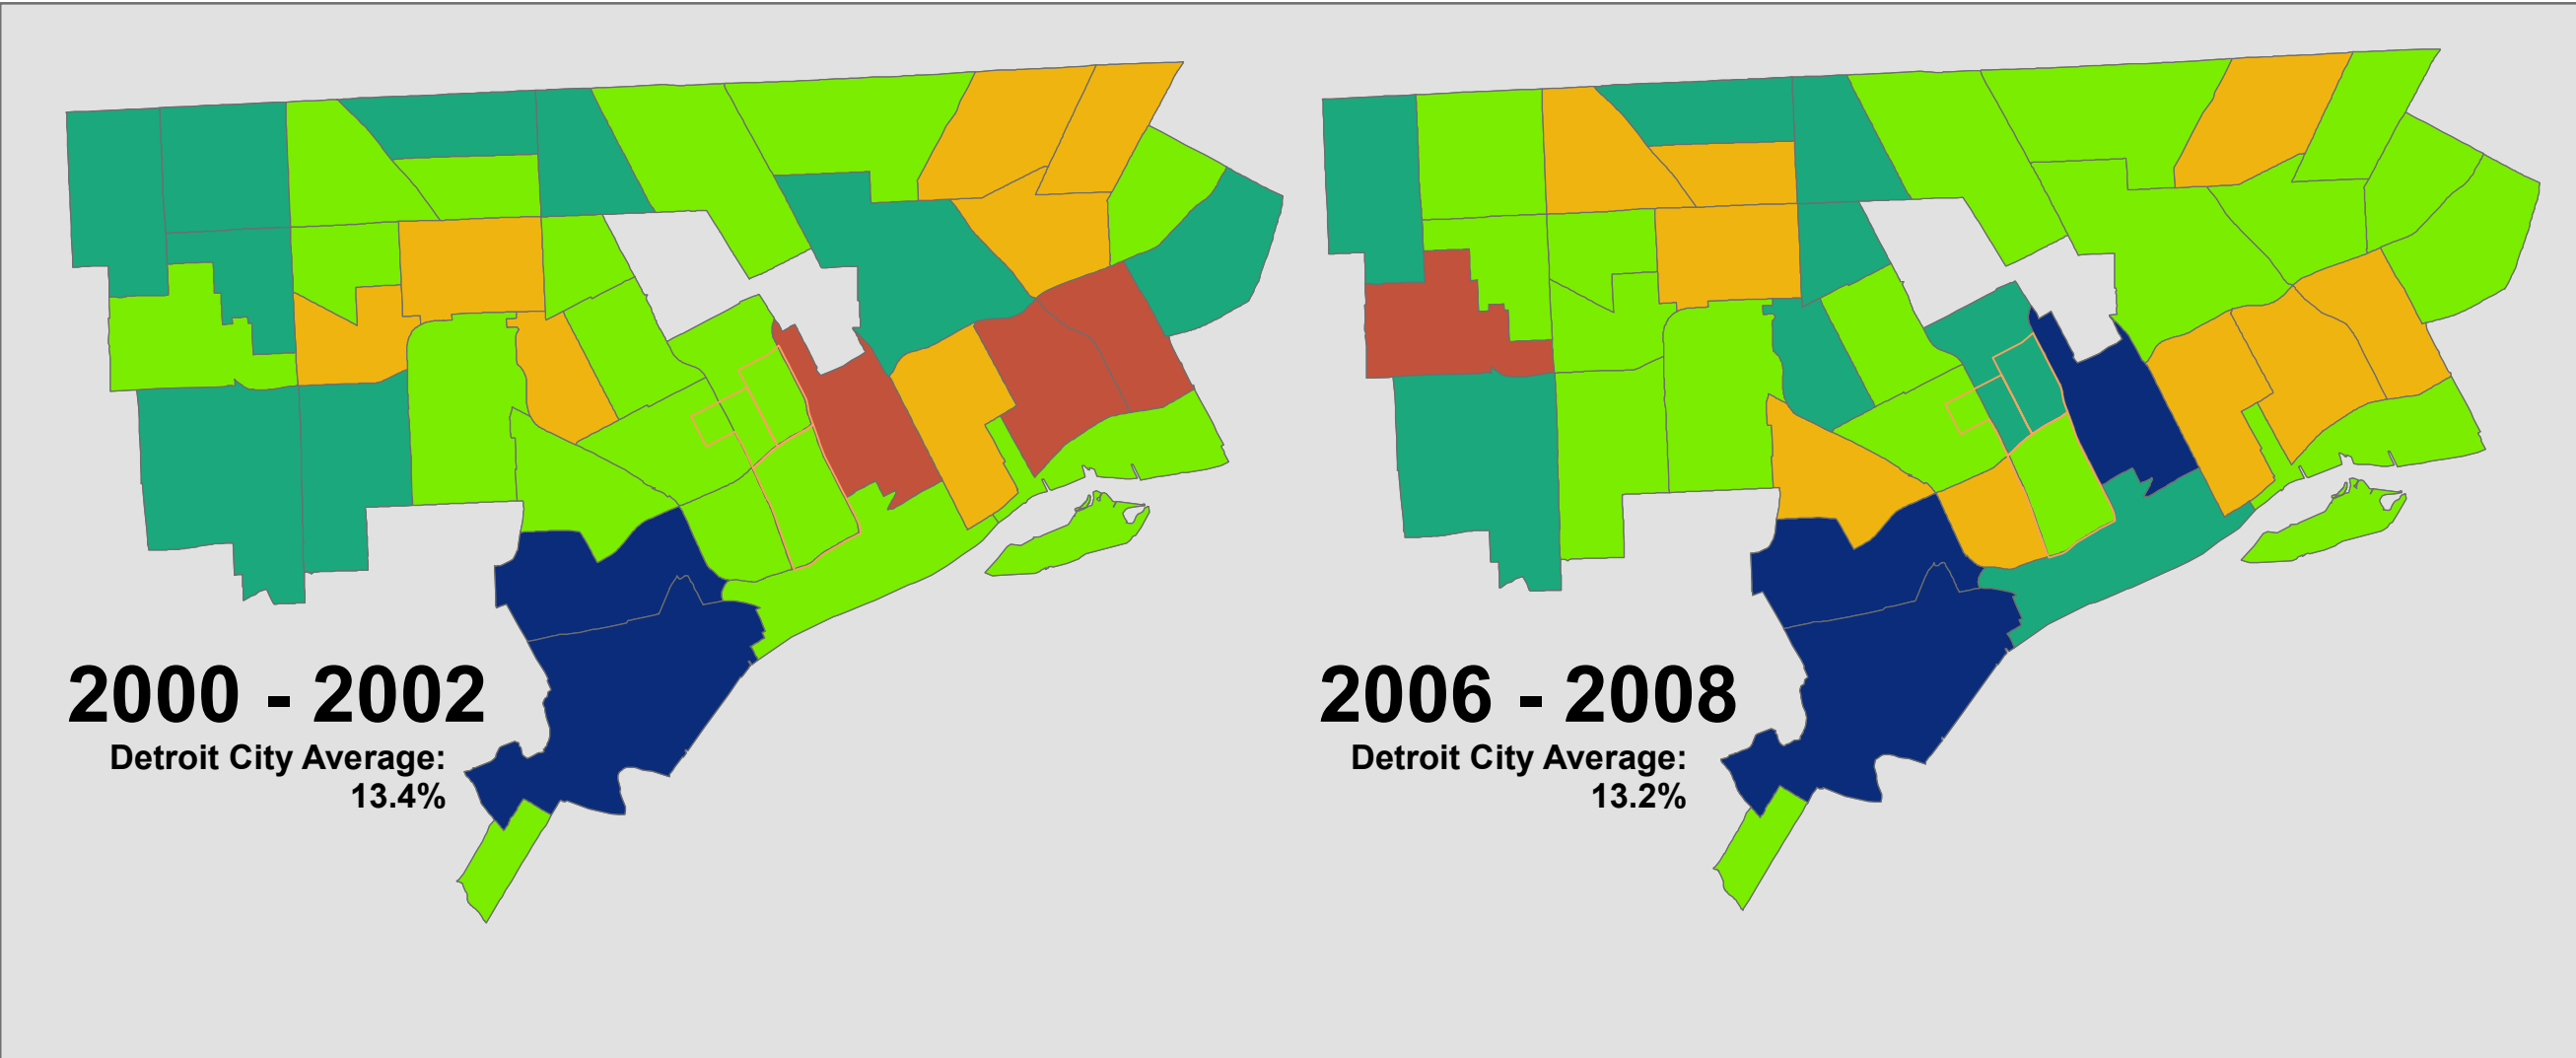

Low-birthweight Babies by Subcommunity

Right Start in Detroit 2011

* Includes babies with low birthweight (1500 - 2499 grams), very low birthweight (1000-1499 grams) and extremely low birthweight (< 500 grams).

Sources: United Way for Southeastern Michigan;
Detroit Department of Health & Wellness Promotion;
Data Driven Detroit - 1/1/2011