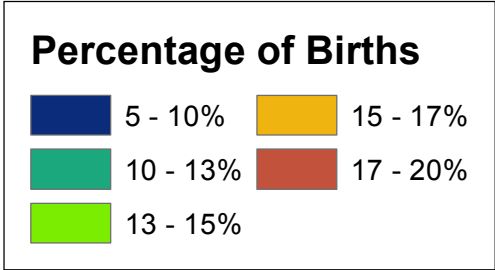

Low-birthweight Babies by Subcommunity

Right Start in Detroit 2011

* Includes babies with low birthweight (1500 - 2499 grams), very low birthweight (1000-1499 grams) and extremely low birthweight (< 500 grams).