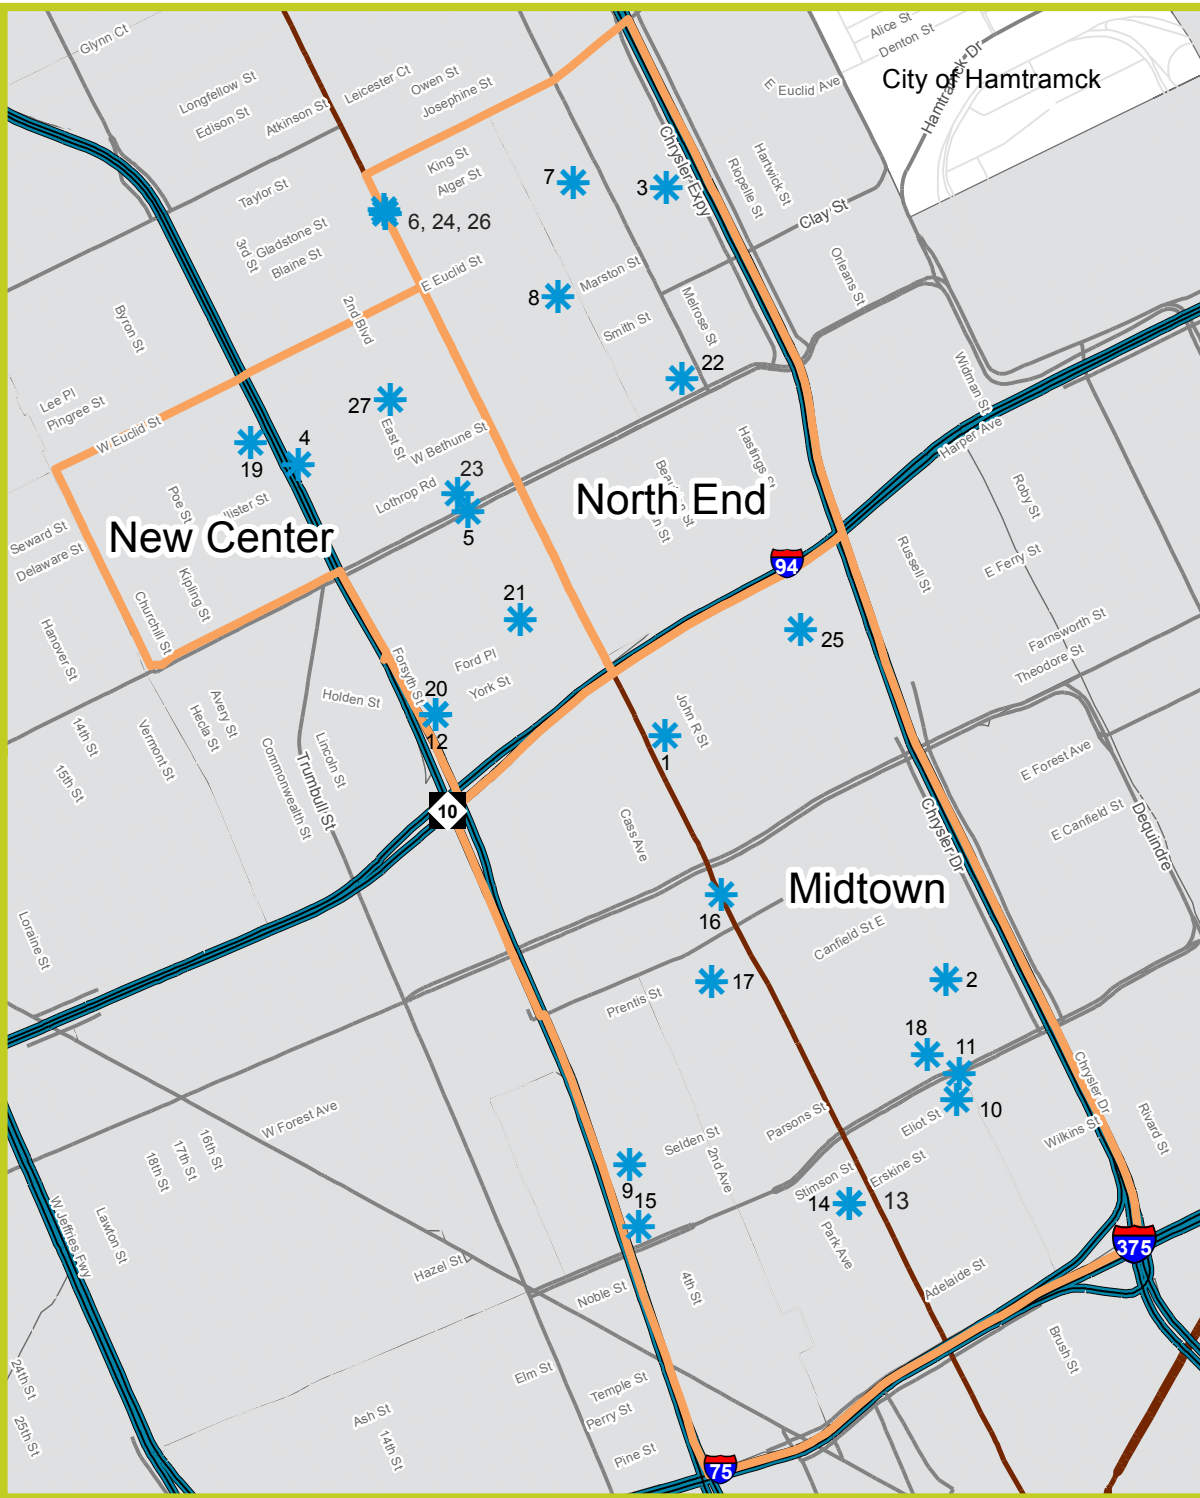

# Woodward Corridor Initiative, Locations of Head Start, daycare and childcare facilities

ID Number	Facility name	HeadStart	Daycare	Childcare
1	WSU Merrill-Palmer Child Development Lab		x	
2	Friendship Childrens Center		x	x
3	Sherrard		x	
4	Fairbanks Elem Pre and School		x	
5	Rainbow Rascals Learning Center		x	
6	The Family Place Headstart		x	
7	T.J.'s Daycare		x	
8	Juanita Moore Daycare		x	
9	Marilyn F. Lundy Academy		x	
10	St Peter Claver	x	x	x
11	Spain	x		
12	University Preparatory Academy/R.H.S.	x		x
13	Bright Beginnings Development			x
14	Cots Day Care			x
15	Malcolm X Academy			x
16	Detroit Montessori School			x
17	Wayne State U Nursery School		x	x
18	Detroit Medical Center KinderCare Learning Ctr	x	x	
19	Henry Ford Kids Child Care Center	x	x	
20	University Prep Academy	x		
21	UPA II YMCA School Age Child Care	x	x	
22	Once Upon A Time Child World	x	x	
23	Childtime Learning Center #0640			x
24	Children's Aid Society	x	x	x
25	Golightly Afterschool Enrichment Program		x	x
26	Early Start Child Development Center		x	x
27	New Center Child Care Academy		x	x

Source: The Kellogg Foundation; Data Driven Detroit. July 2011