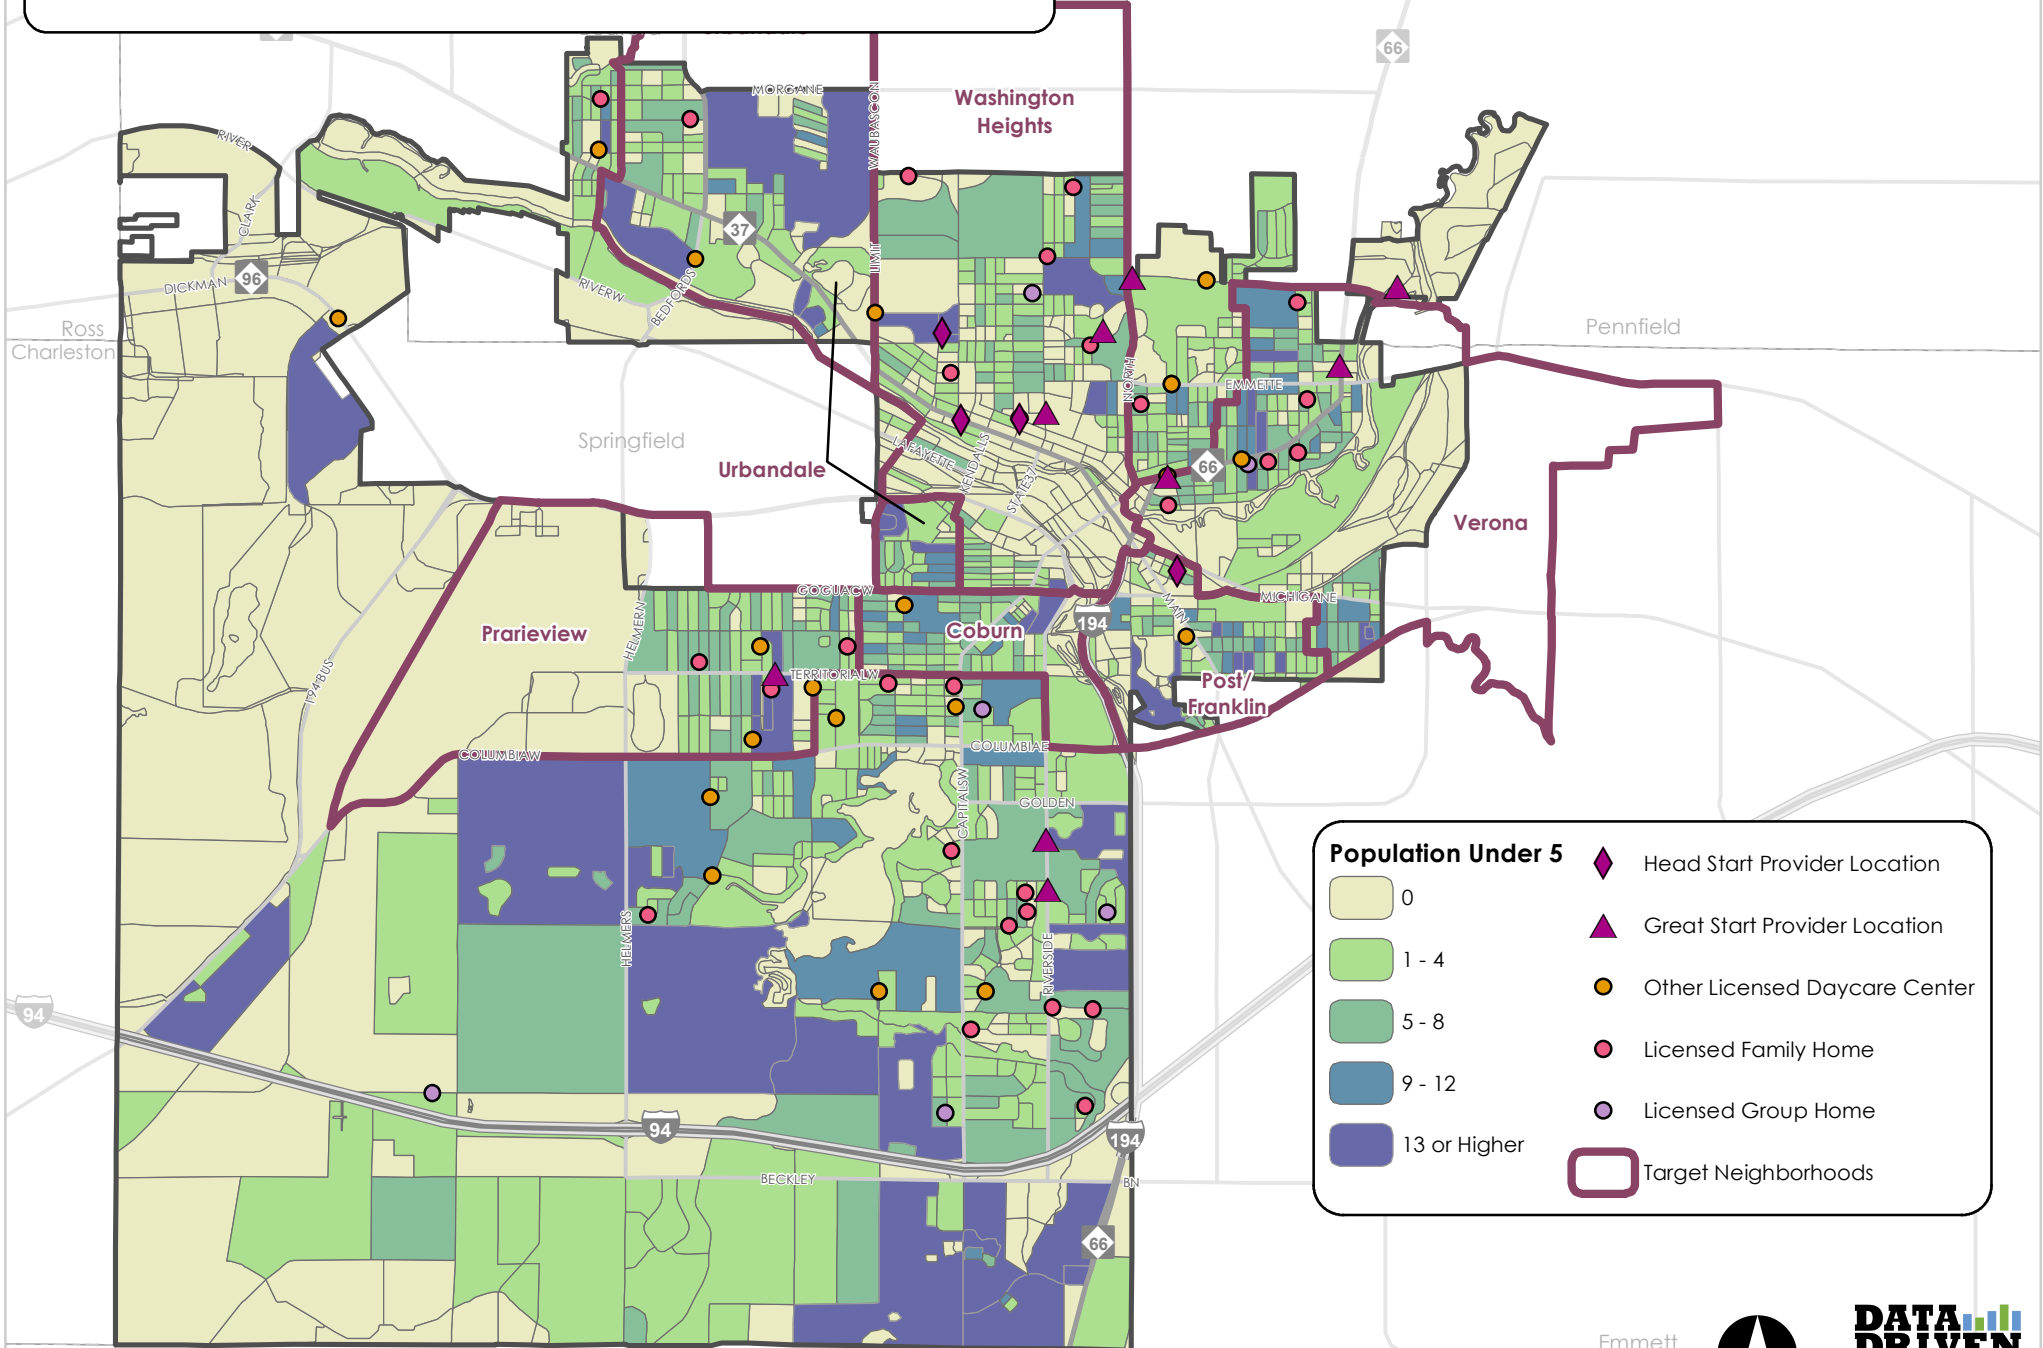

Licensed Child Care Centers, Battle Creek, MI

with Population Under 5, by 2010 Census Block

Sources: Census Bureau, 2010 Census, SF1; Michigan Department of Human Services; W.K. Kellogg Foundation; Data Driven Detroit. Created December, 2013.