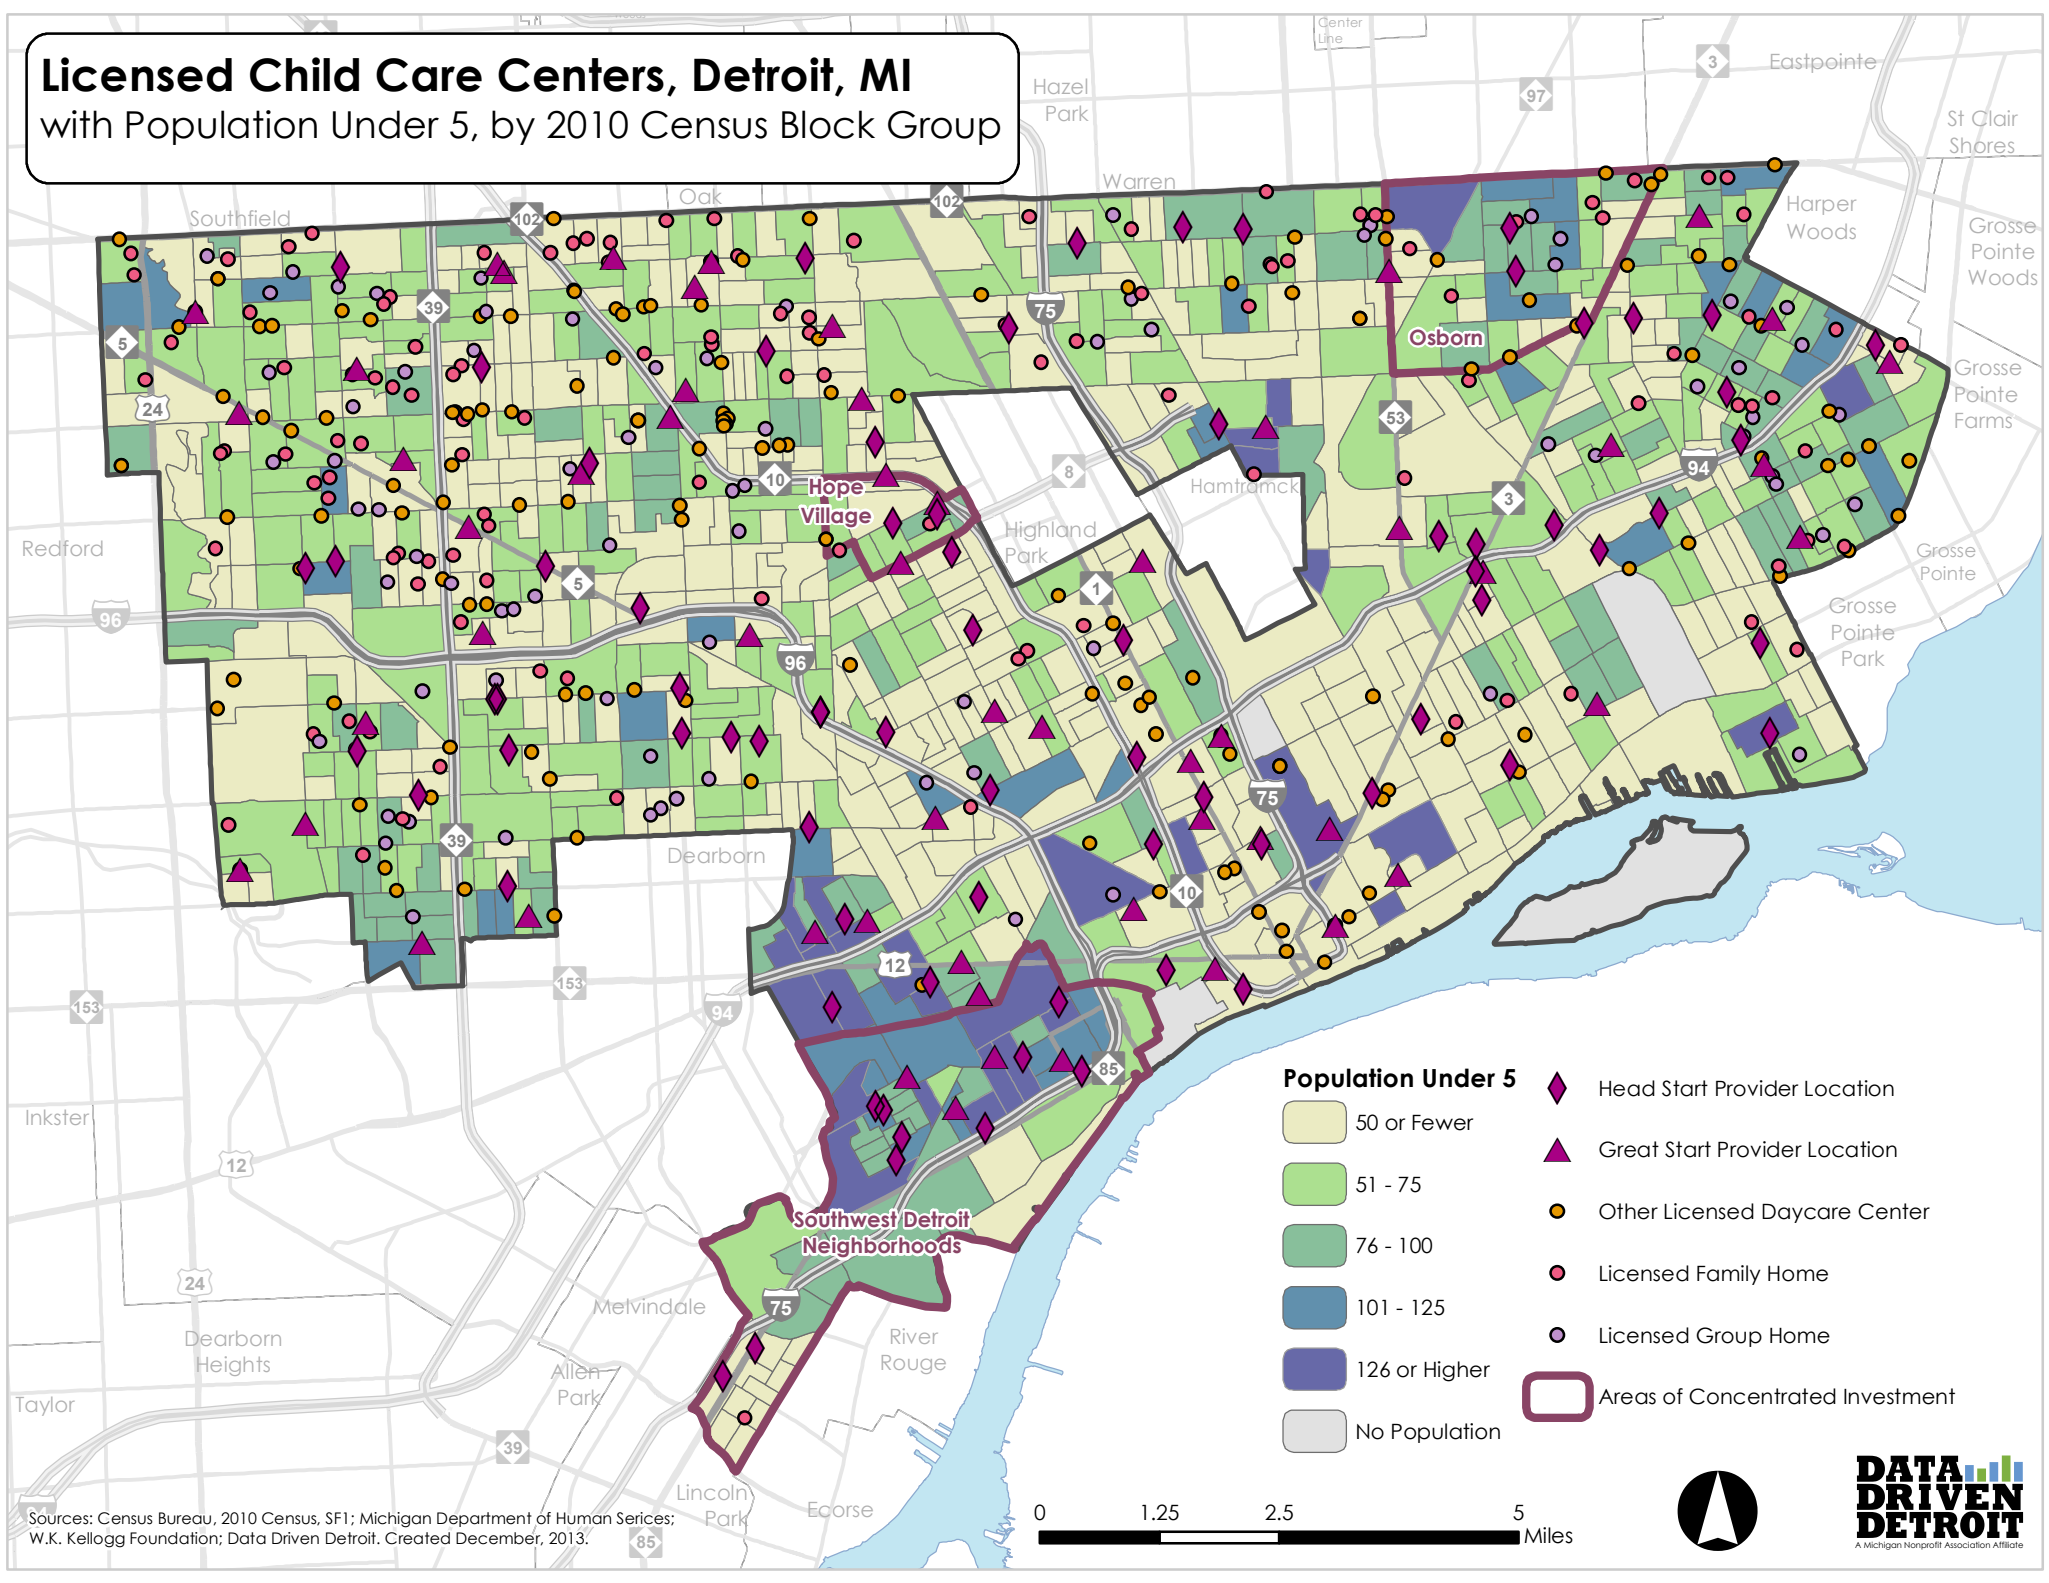

# Licensed Child Care Centers, Detroit, MI

with Population Under 5, by 2010 Census Block Group

Sources: Census Bureau, 2010 Census, SF1; Michigan Department of Human Services; W.K. Kellogg Foundation; Data Driven Detroit. Created December, 2013.