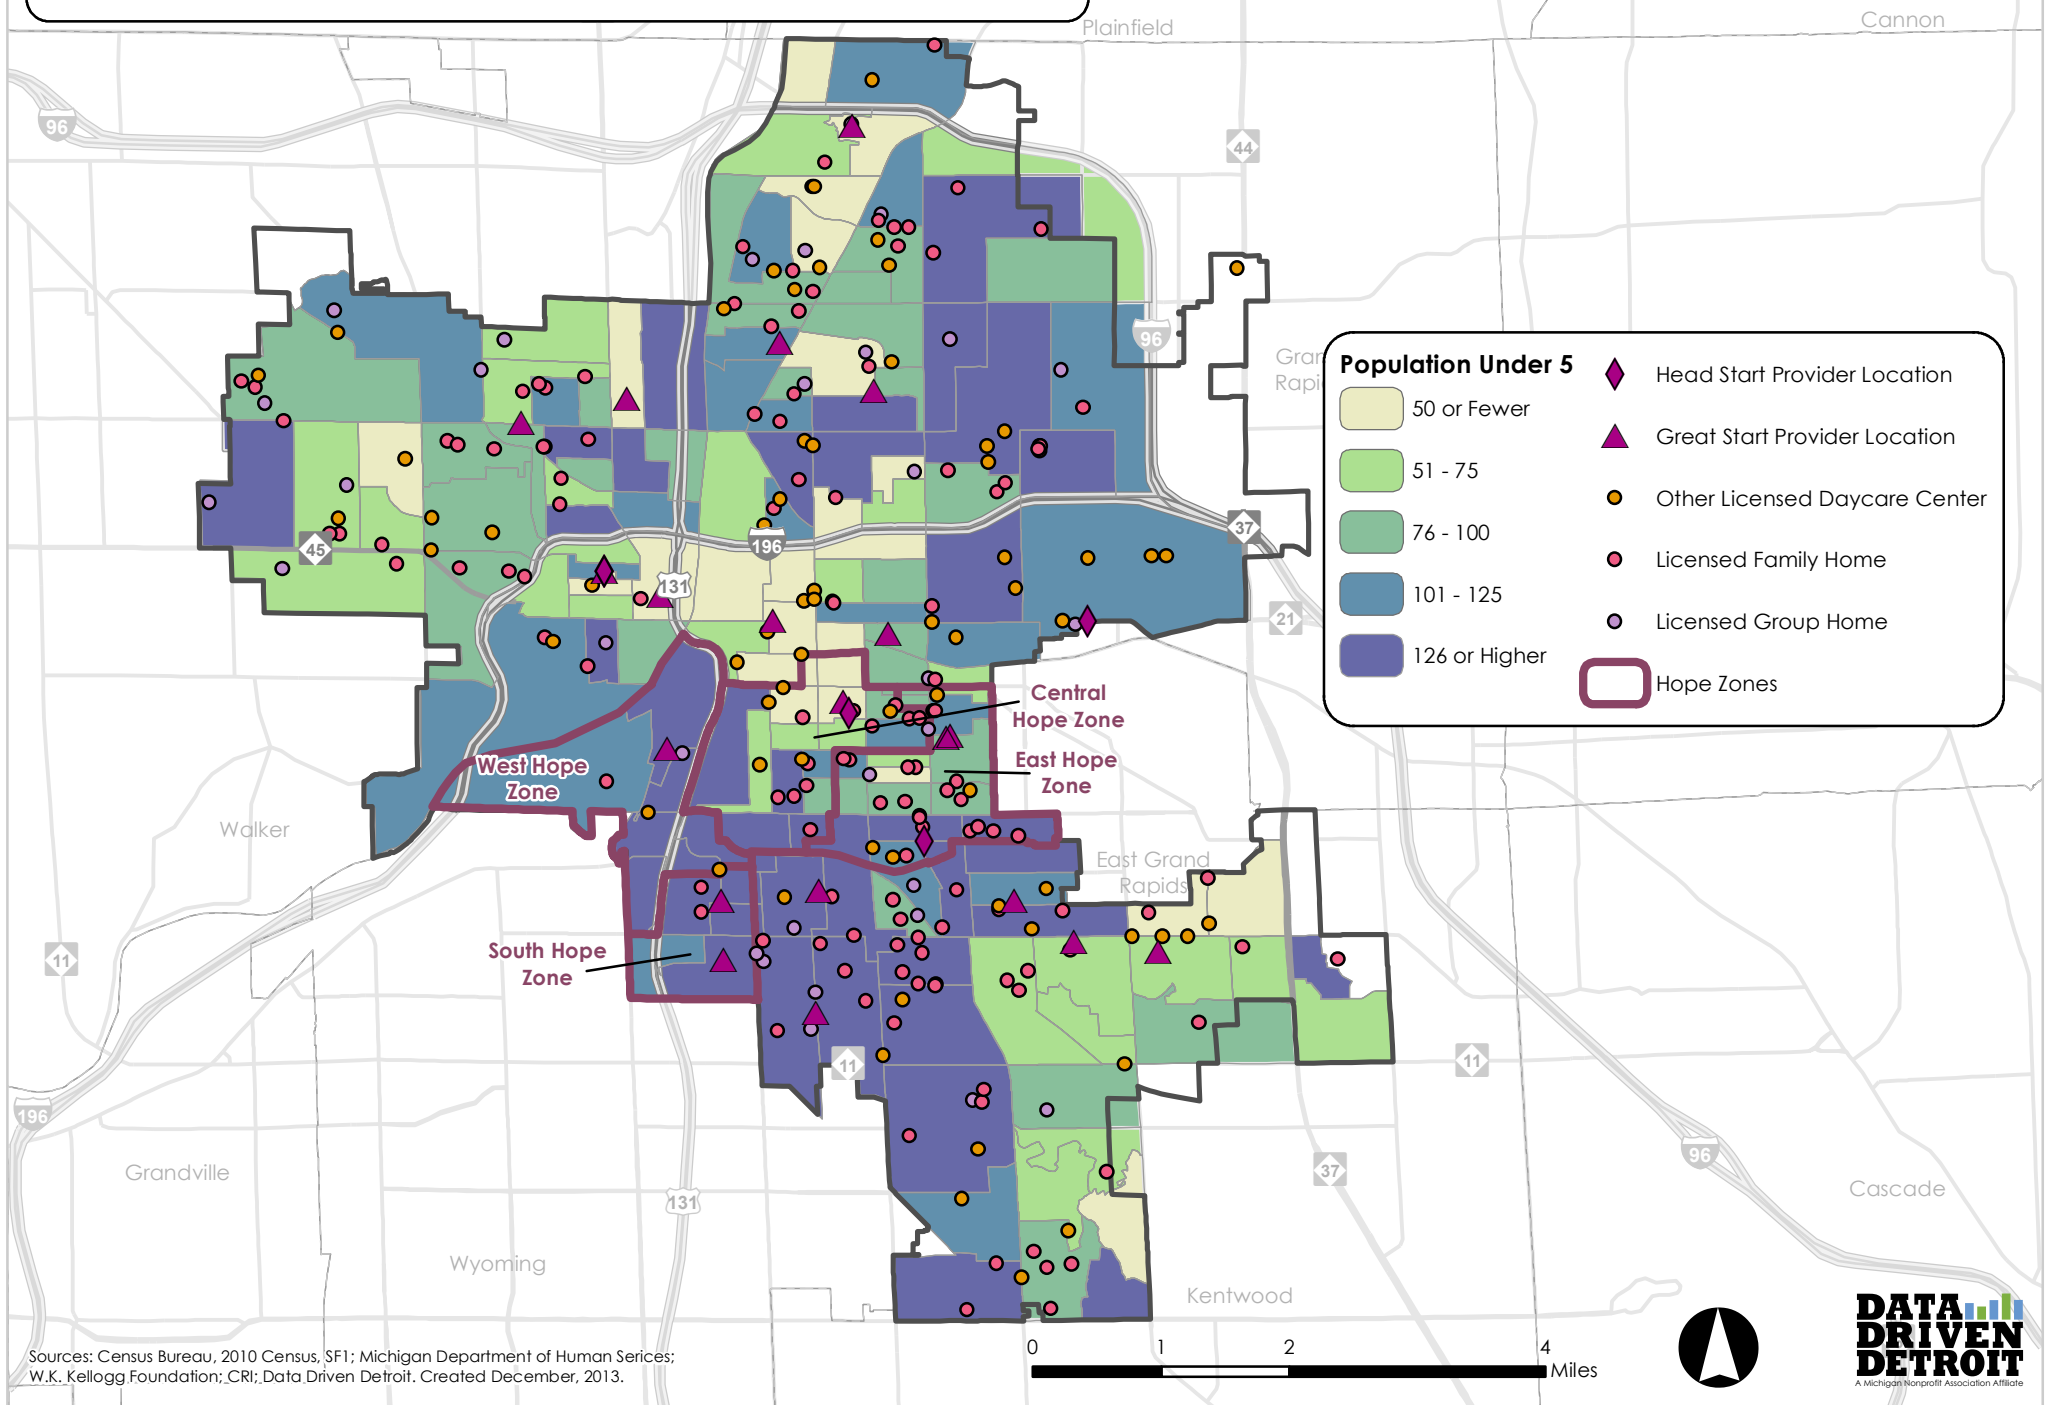

Licensed Child Care Centers, Grand Rapids, MI with Population Under 5, by 2010 Census Block Group

Sources: Census Bureau, 2010 Census, SF1; Michigan Department of Human Services; W.K. Kellogg Foundation; CRI; Data Driven Detroit. Created December, 2013.