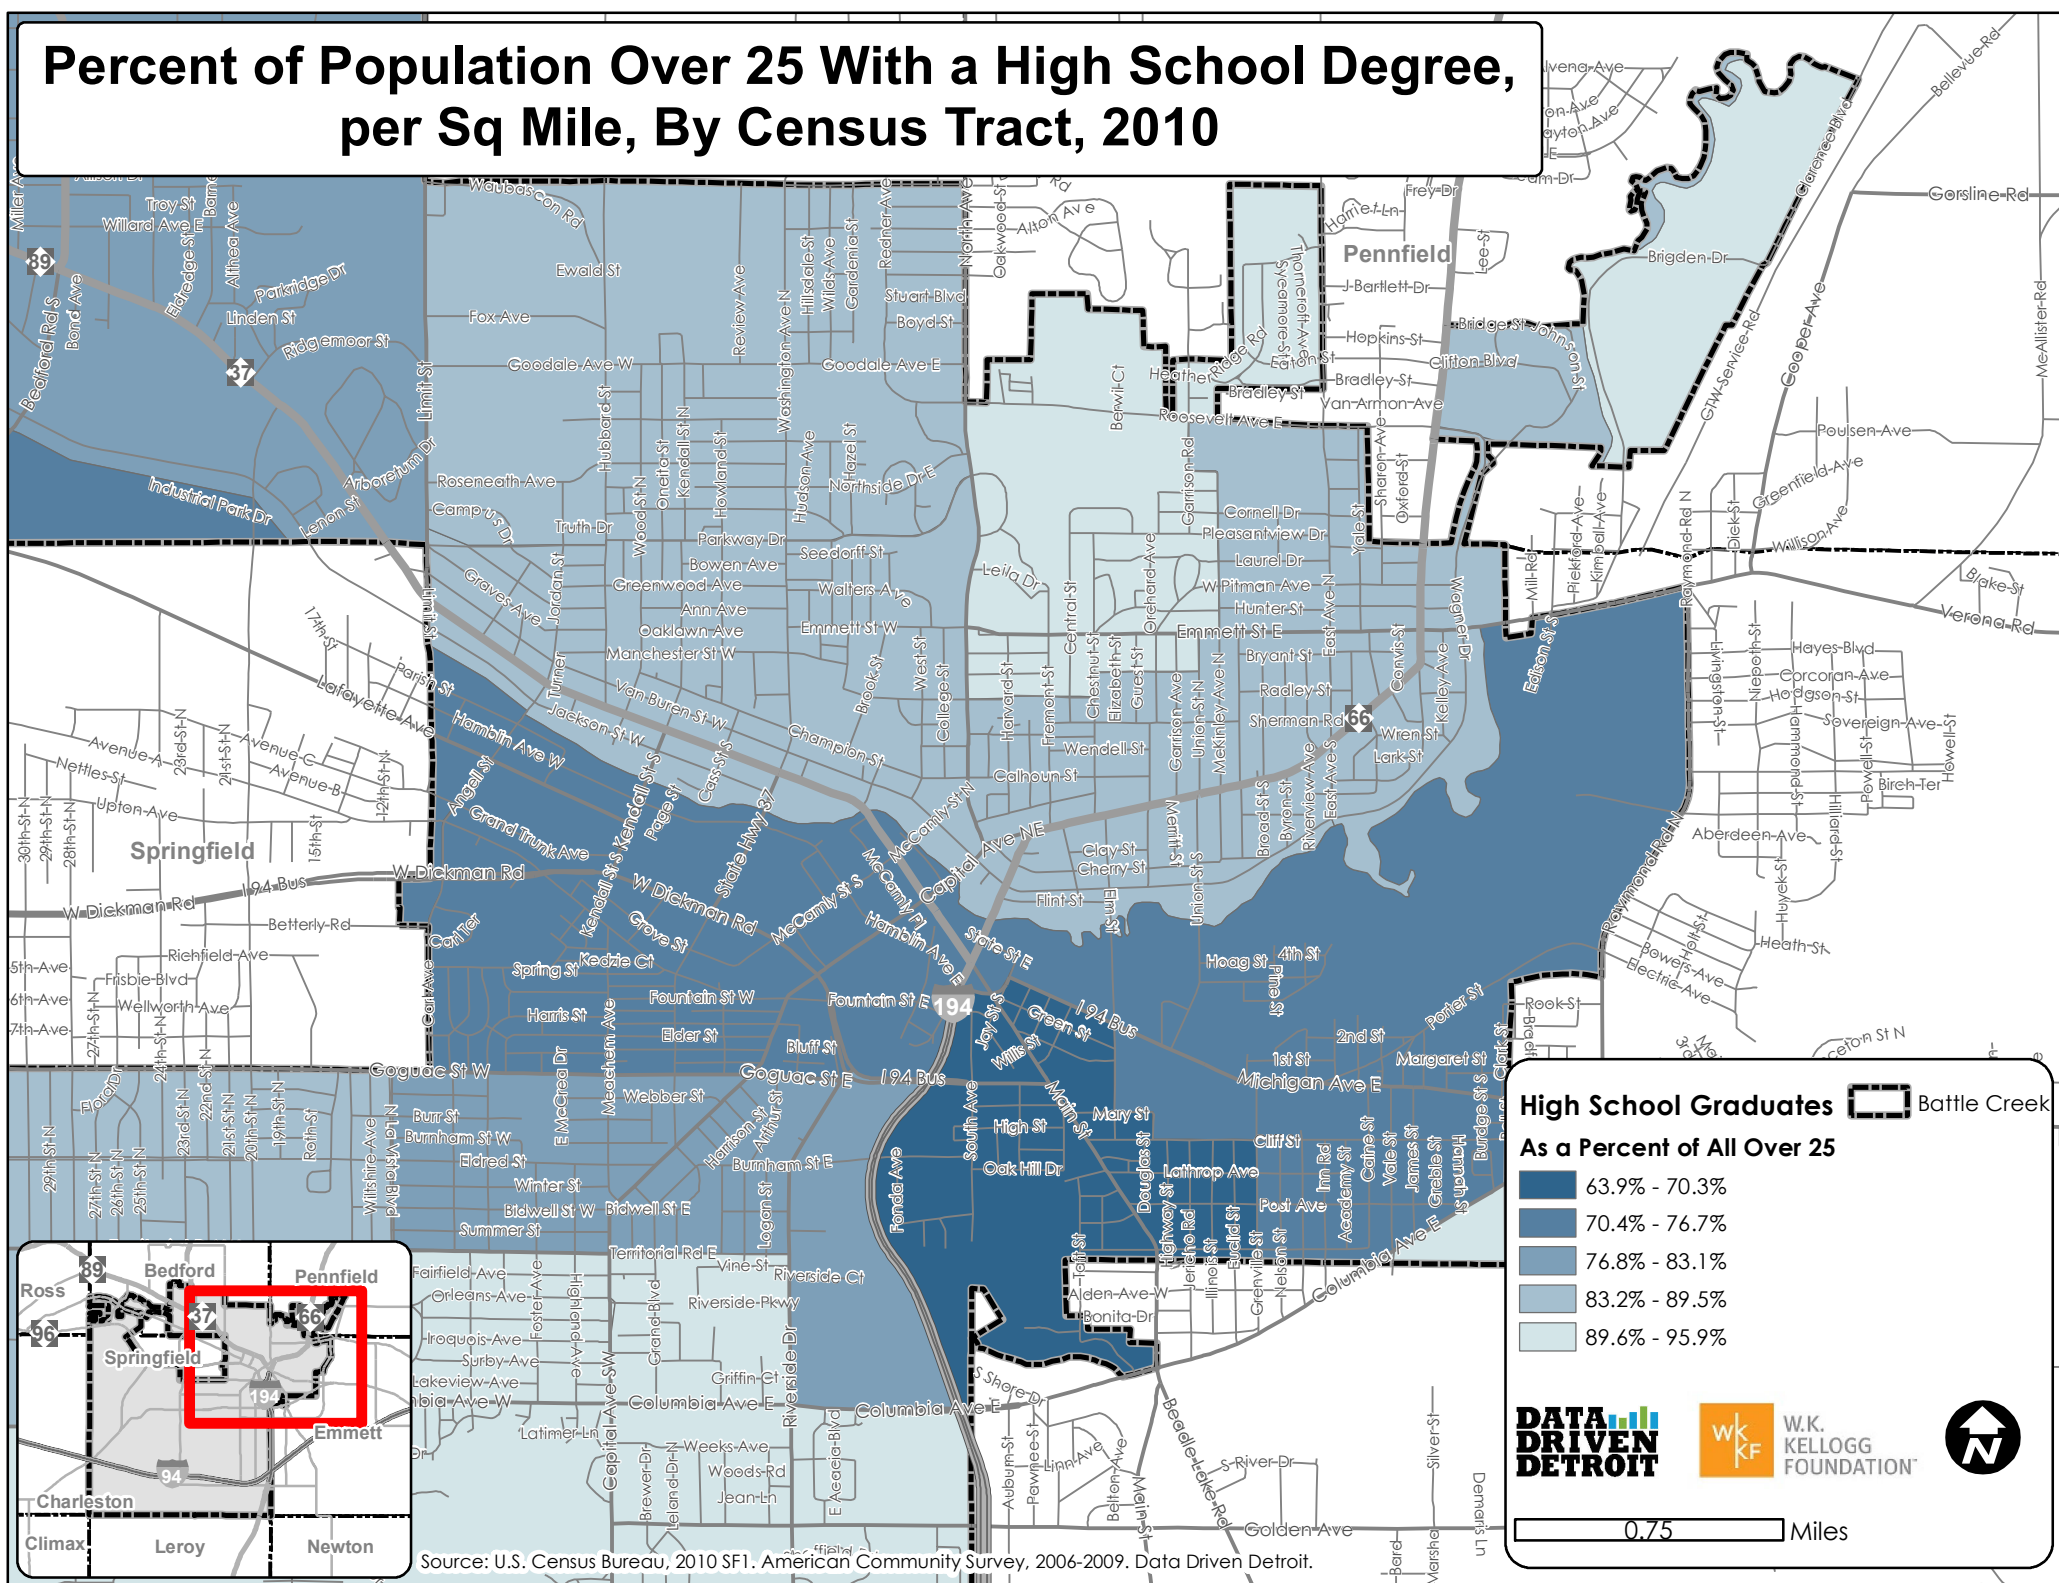

Percent of Population Over 25 With a High School Degree, per Sq Mile, By Census Tract, 2010

High School Graduates  Battle Creek

As a Percent of All Over 25

-  63.9% - 70.3%
-  70.4% - 76.7%
-  76.8% - 83.1%
-  83.2% - 89.5%
-  89.6% - 95.9%

DATA DRIVEN DETROIT  **W.K. KELLOGG FOUNDATION**

 0.75 Miles

Source: U.S. Census Bureau, 2010 SF1. American Community Survey, 2006-2009. Data Driven Detroit.