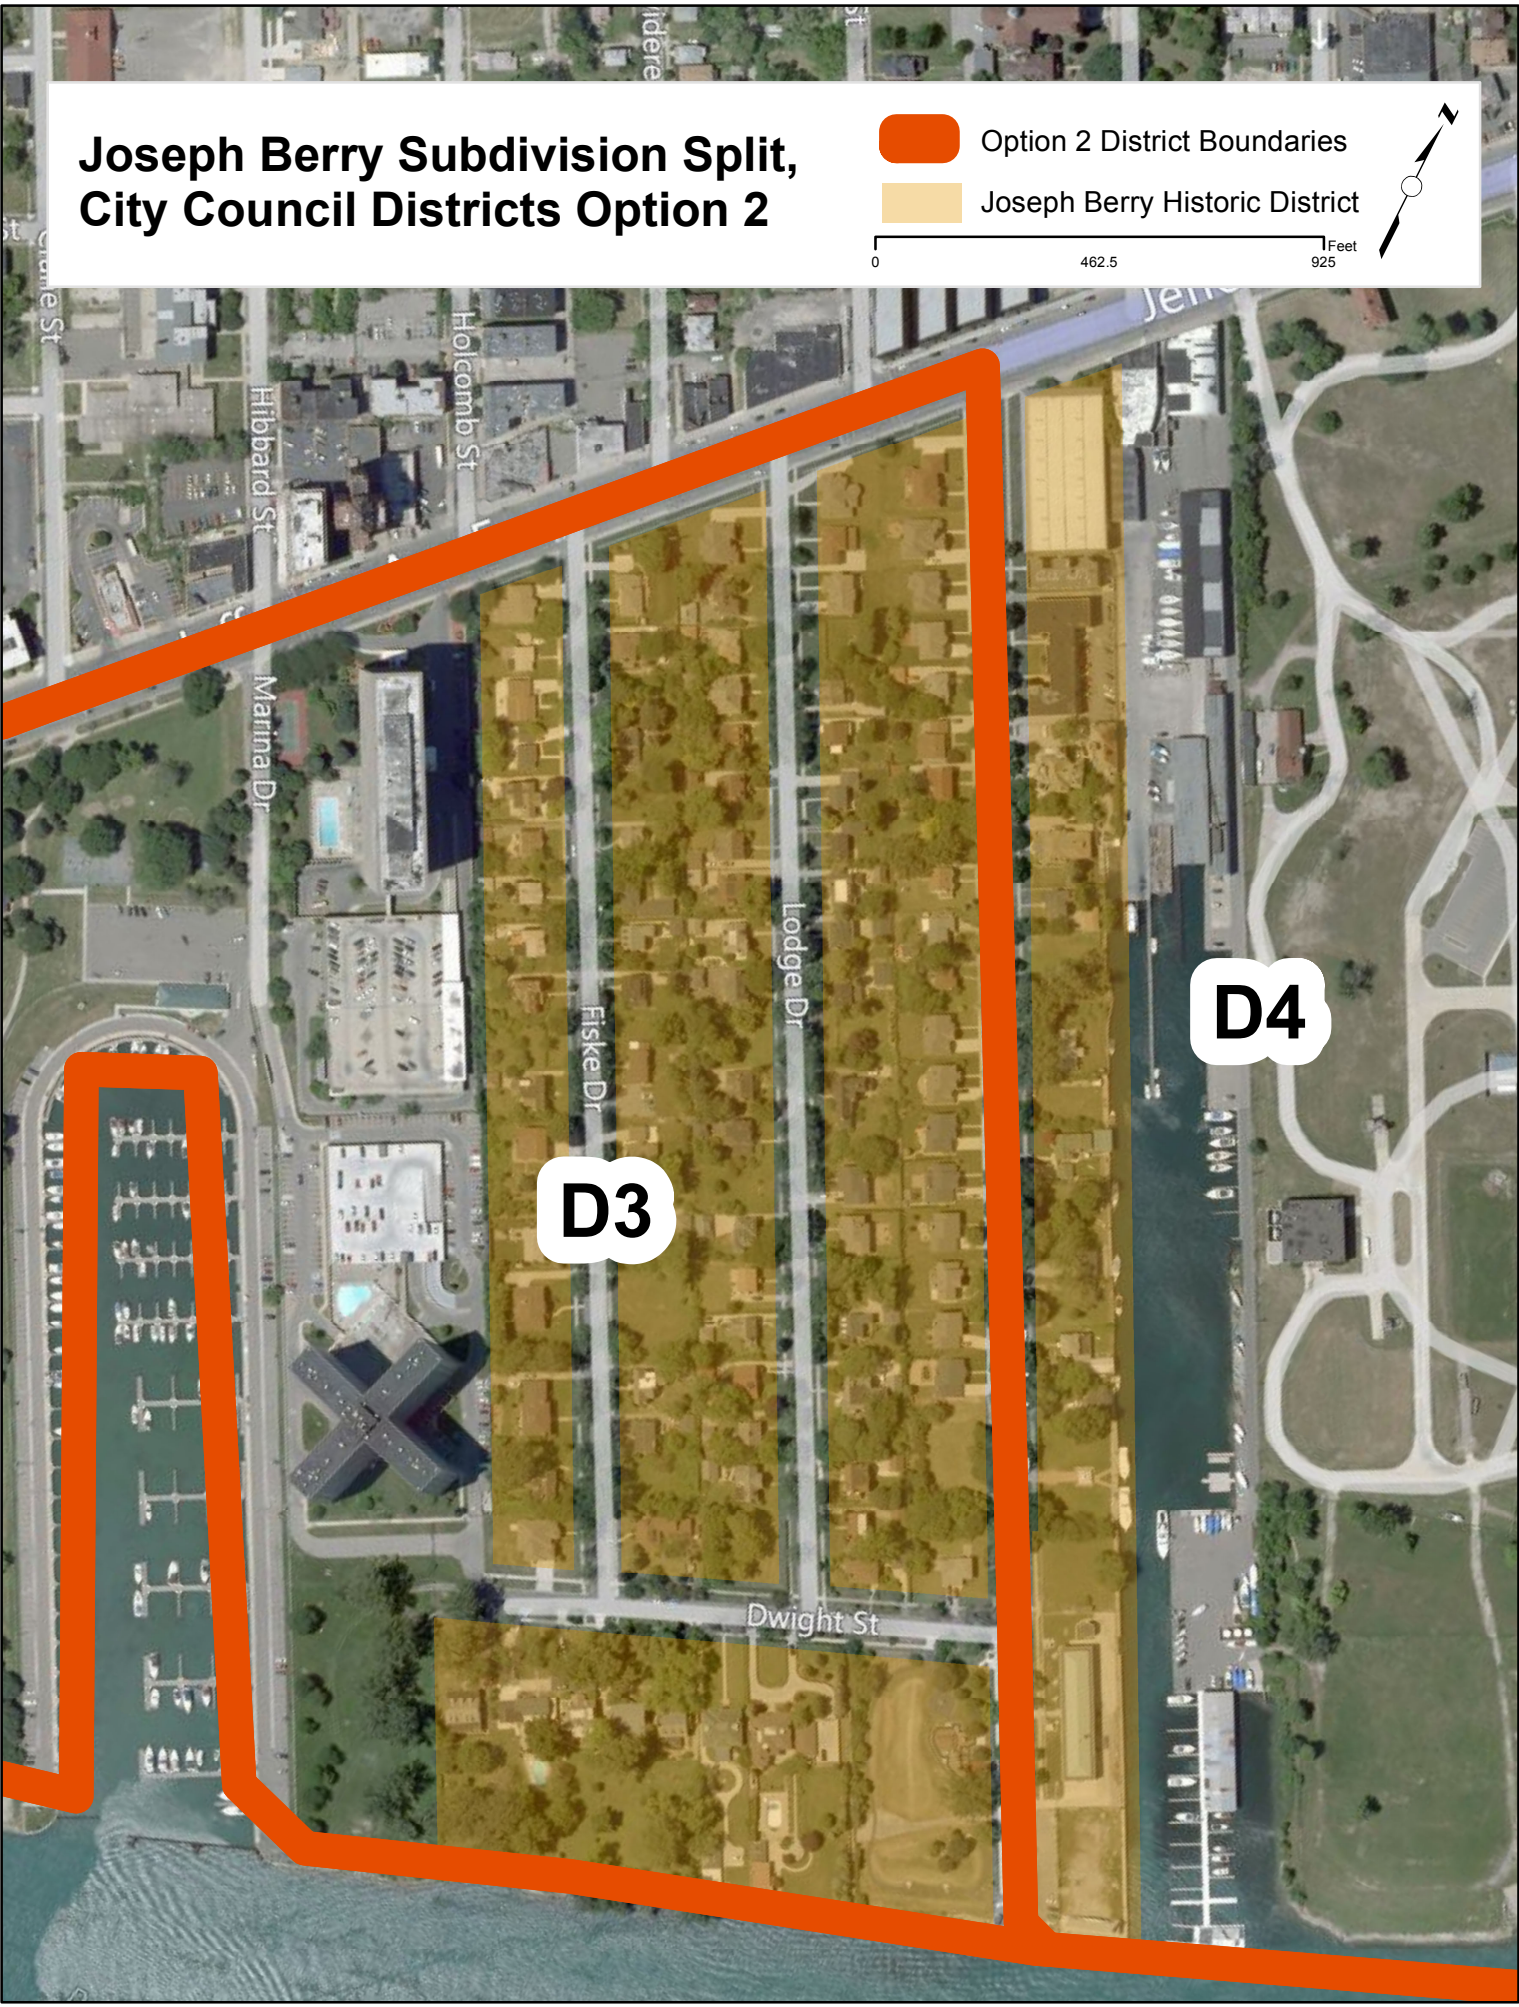

# Joseph Berry Subdivision Split, City Council Districts Option 2

-  Option 2 District Boundaries
-  Joseph Berry Historic District

0 462.5 925 Feet

**D3**

**D4**