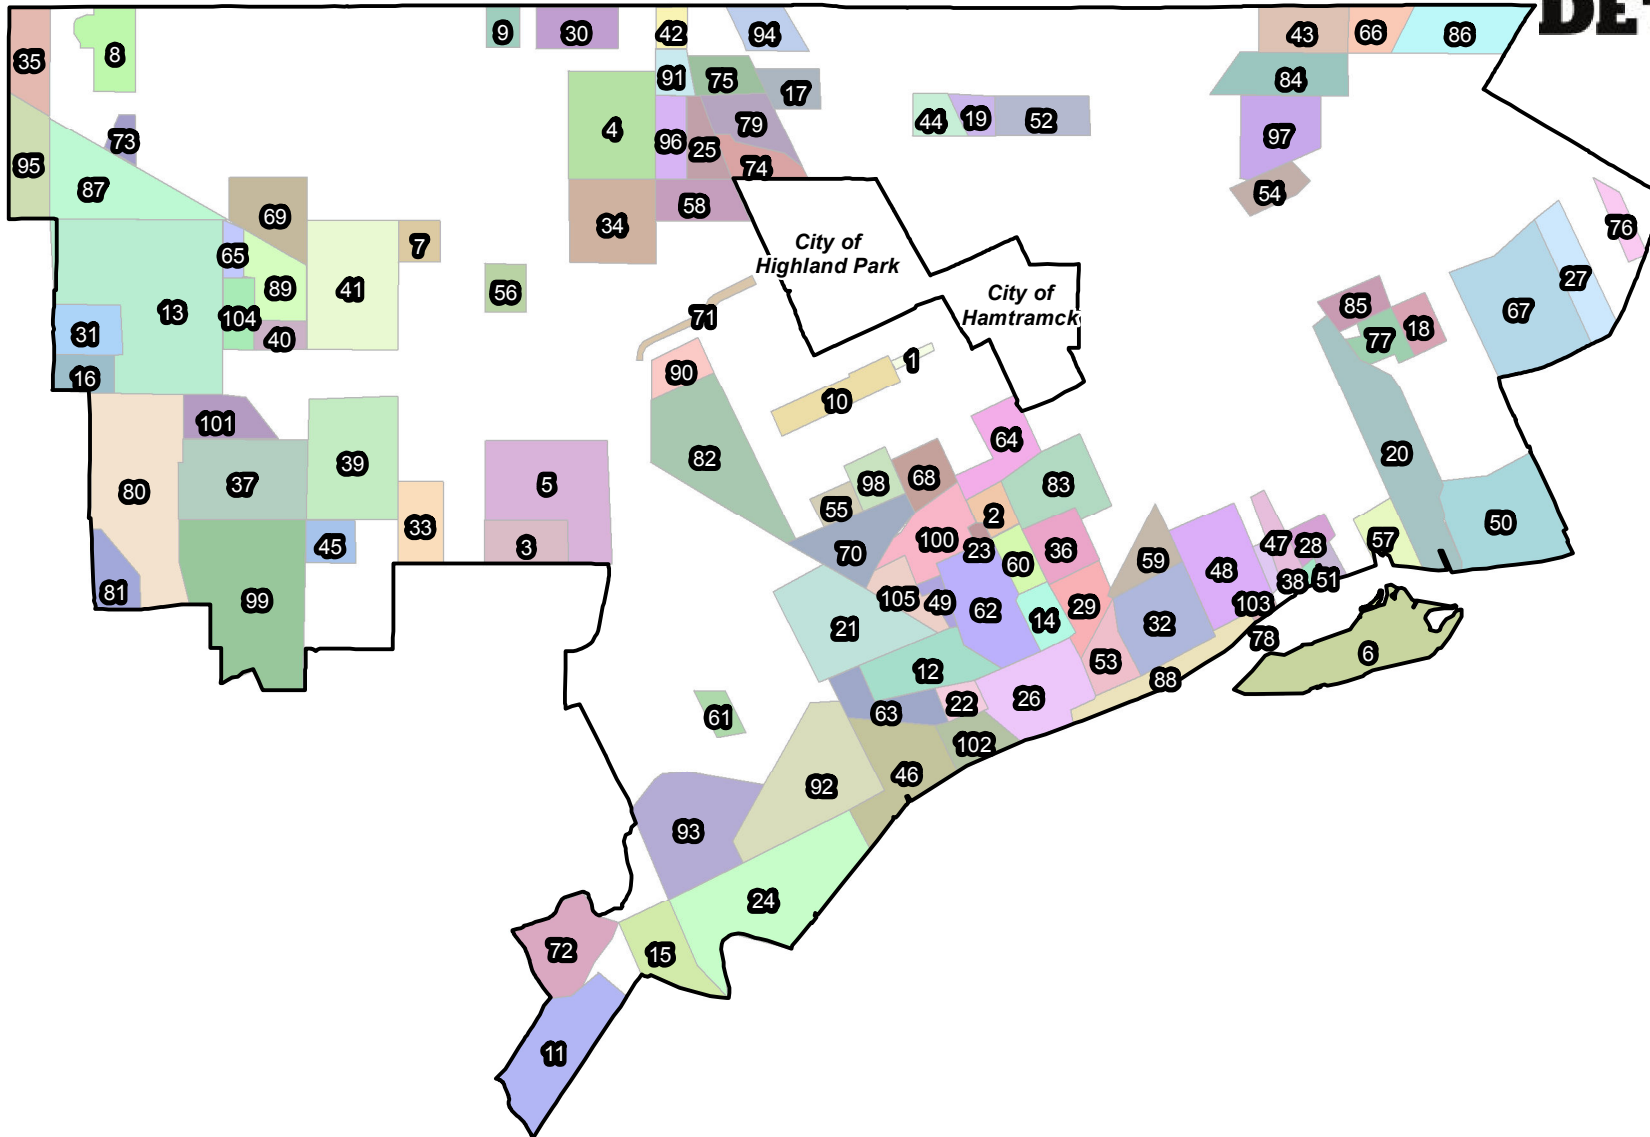

Neighborhood Boundaries - Cityscape

Detroit, Michigan

0 1.25 2.5 5 Miles

Sources: Cityscape Detroit; Data Driven Detroit, June 2011
cityscapedetroit.org, datadrivendetroit.org