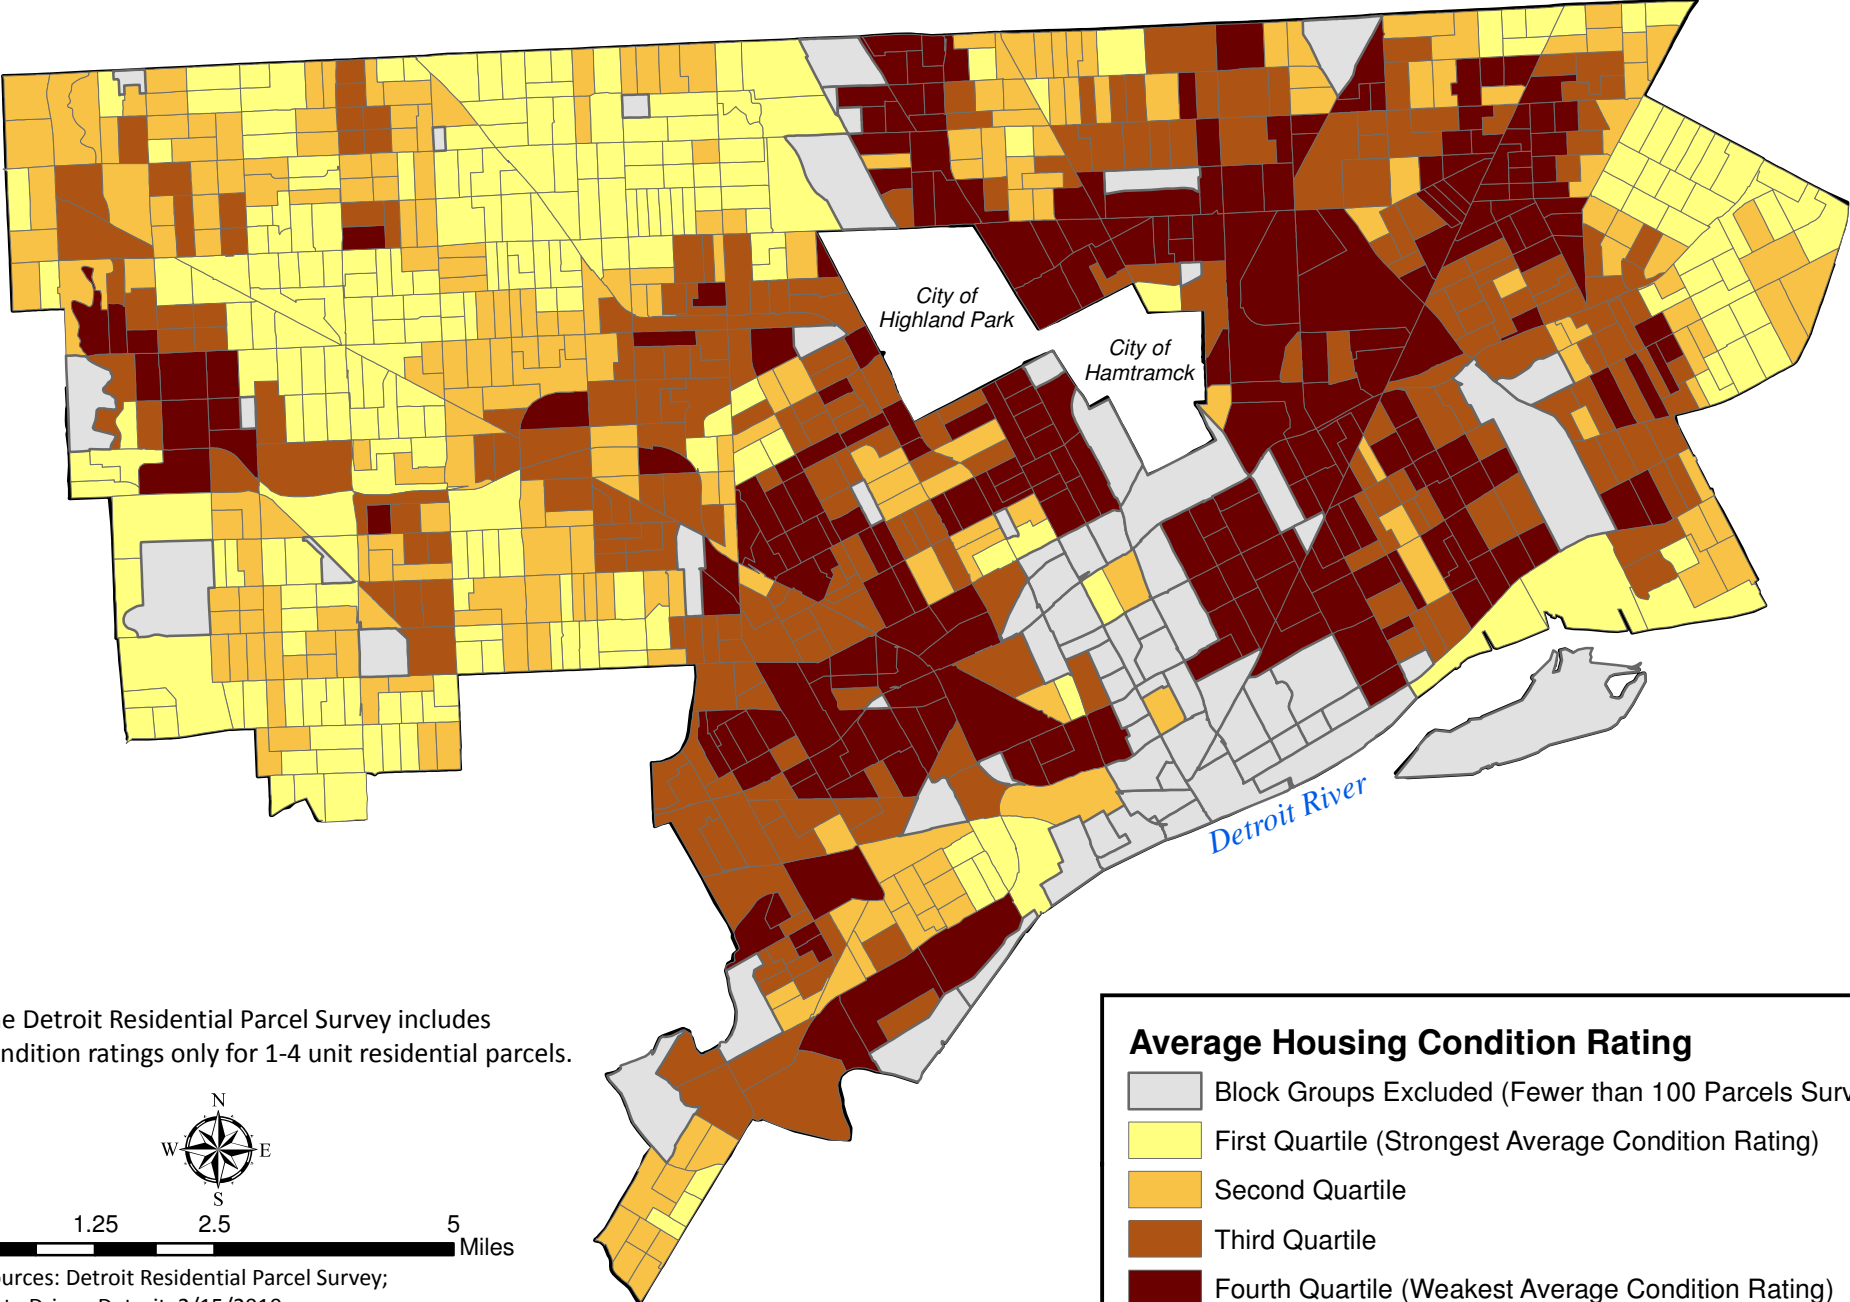

Average Housing Condition, by Census Block Group Detroit, Michigan

The Detroit Residential Parcel Survey includes condition ratings only for 1-4 unit residential parcels.

0 1.25 2.5 5 Miles

Sources: Detroit Residential Parcel Survey;
Data Driven Detroit. 2/15/2010

Average Housing Condition Rating

- Block Groups Excluded (Fewer than 100 Parcels Surveyed)
- First Quartile (Strongest Average Condition Rating)
- Second Quartile
- Third Quartile
- Fourth Quartile (Weakest Average Condition Rating)