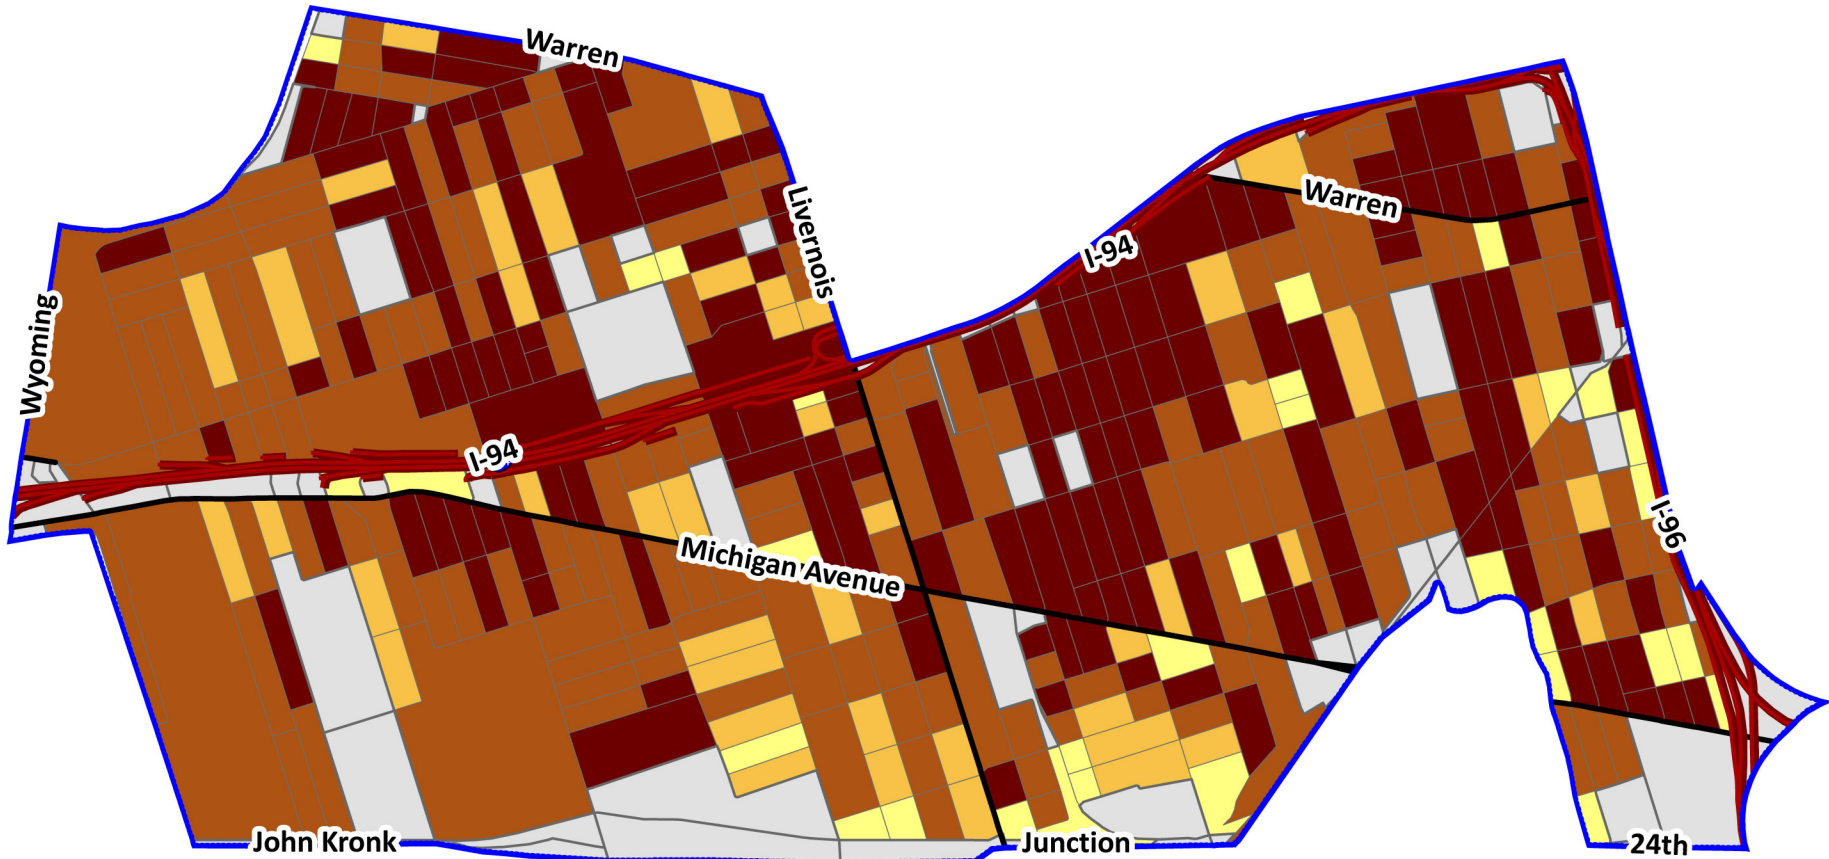

# Average Housing Condition, by Census Block Chadsey/Condon Neighborhood, Detroit, Michigan

The Detroit Residential Parcel Survey includes condition ratings only for residential parcels with 1-4 unit housing structures.

Sources: Detroit Residential Parcel Survey;  
Data Driven Detroit. 3/5/2010