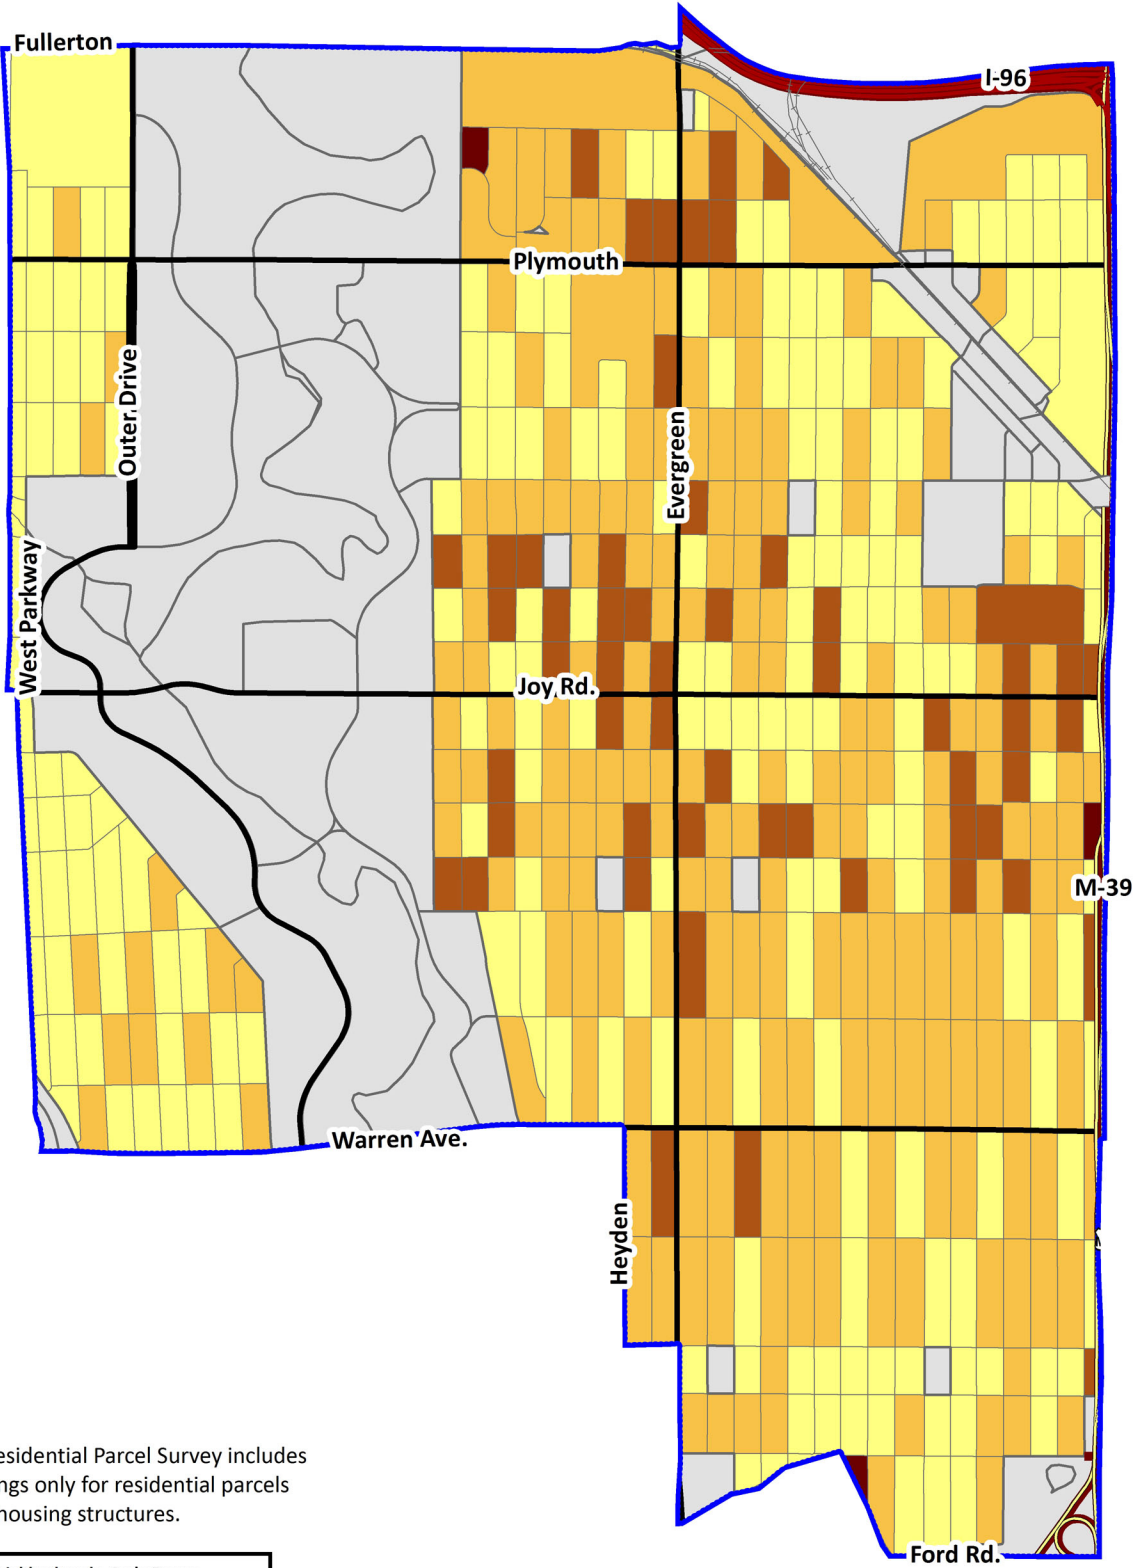

Average Housing Condition, by Census Block Cody Rouge Neighborhood, Detroit, Michigan

The Detroit Residential Parcel Survey includes condition ratings only for residential parcels with 1-4 unit housing structures.

Average Housing Condition Rating

- Blocks Excluded (No Housing Parcels Surveyed)

Quartiles based on citywide conditions

- First Quartile (Strongest Average Condition Rating)
- Second Quartile
- Third Quartile
- Fourth Quartile (Weakest Average Condition Rating)

Sources: Detroit Residential Parcel Survey; Data Driven Detroit. 3/5/2010