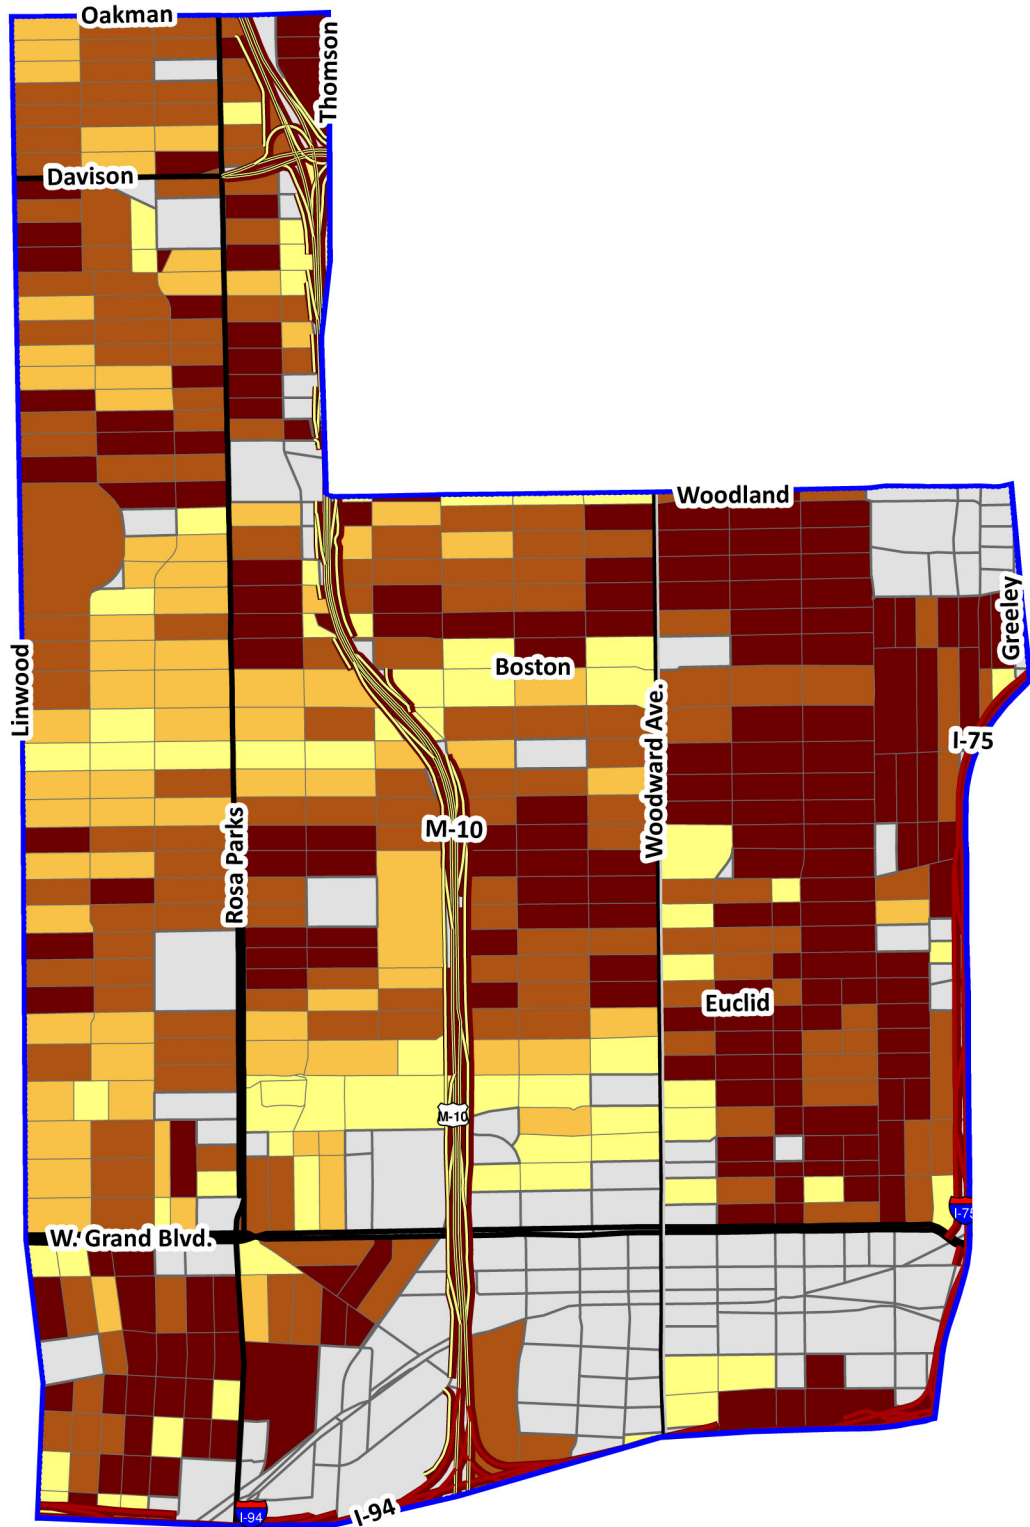

# Average Housing Condition, by Census Block Northend Central Neighborhood, Detroit, Michigan

The Detroit Residential Parcel Survey includes condition ratings only for residential parcels with 1-4 unit housing structures.

0 0.25 0.5 1 Miles

Sources: Detroit Residential Parcel Survey; Data Driven Detroit. 3/5/2010

### Average Housing Condition Rating

Grey square: Blocks Excluded (No Housing Parcels Surveyed)

### Quartiles based on citywide conditions

Yellow square: First Quartile (Strongest Average Condition Rating)

Light orange square: Second Quartile

Dark orange square: Third Quartile

Dark red square: Fourth Quartile (Weakest Average Condition Rating)