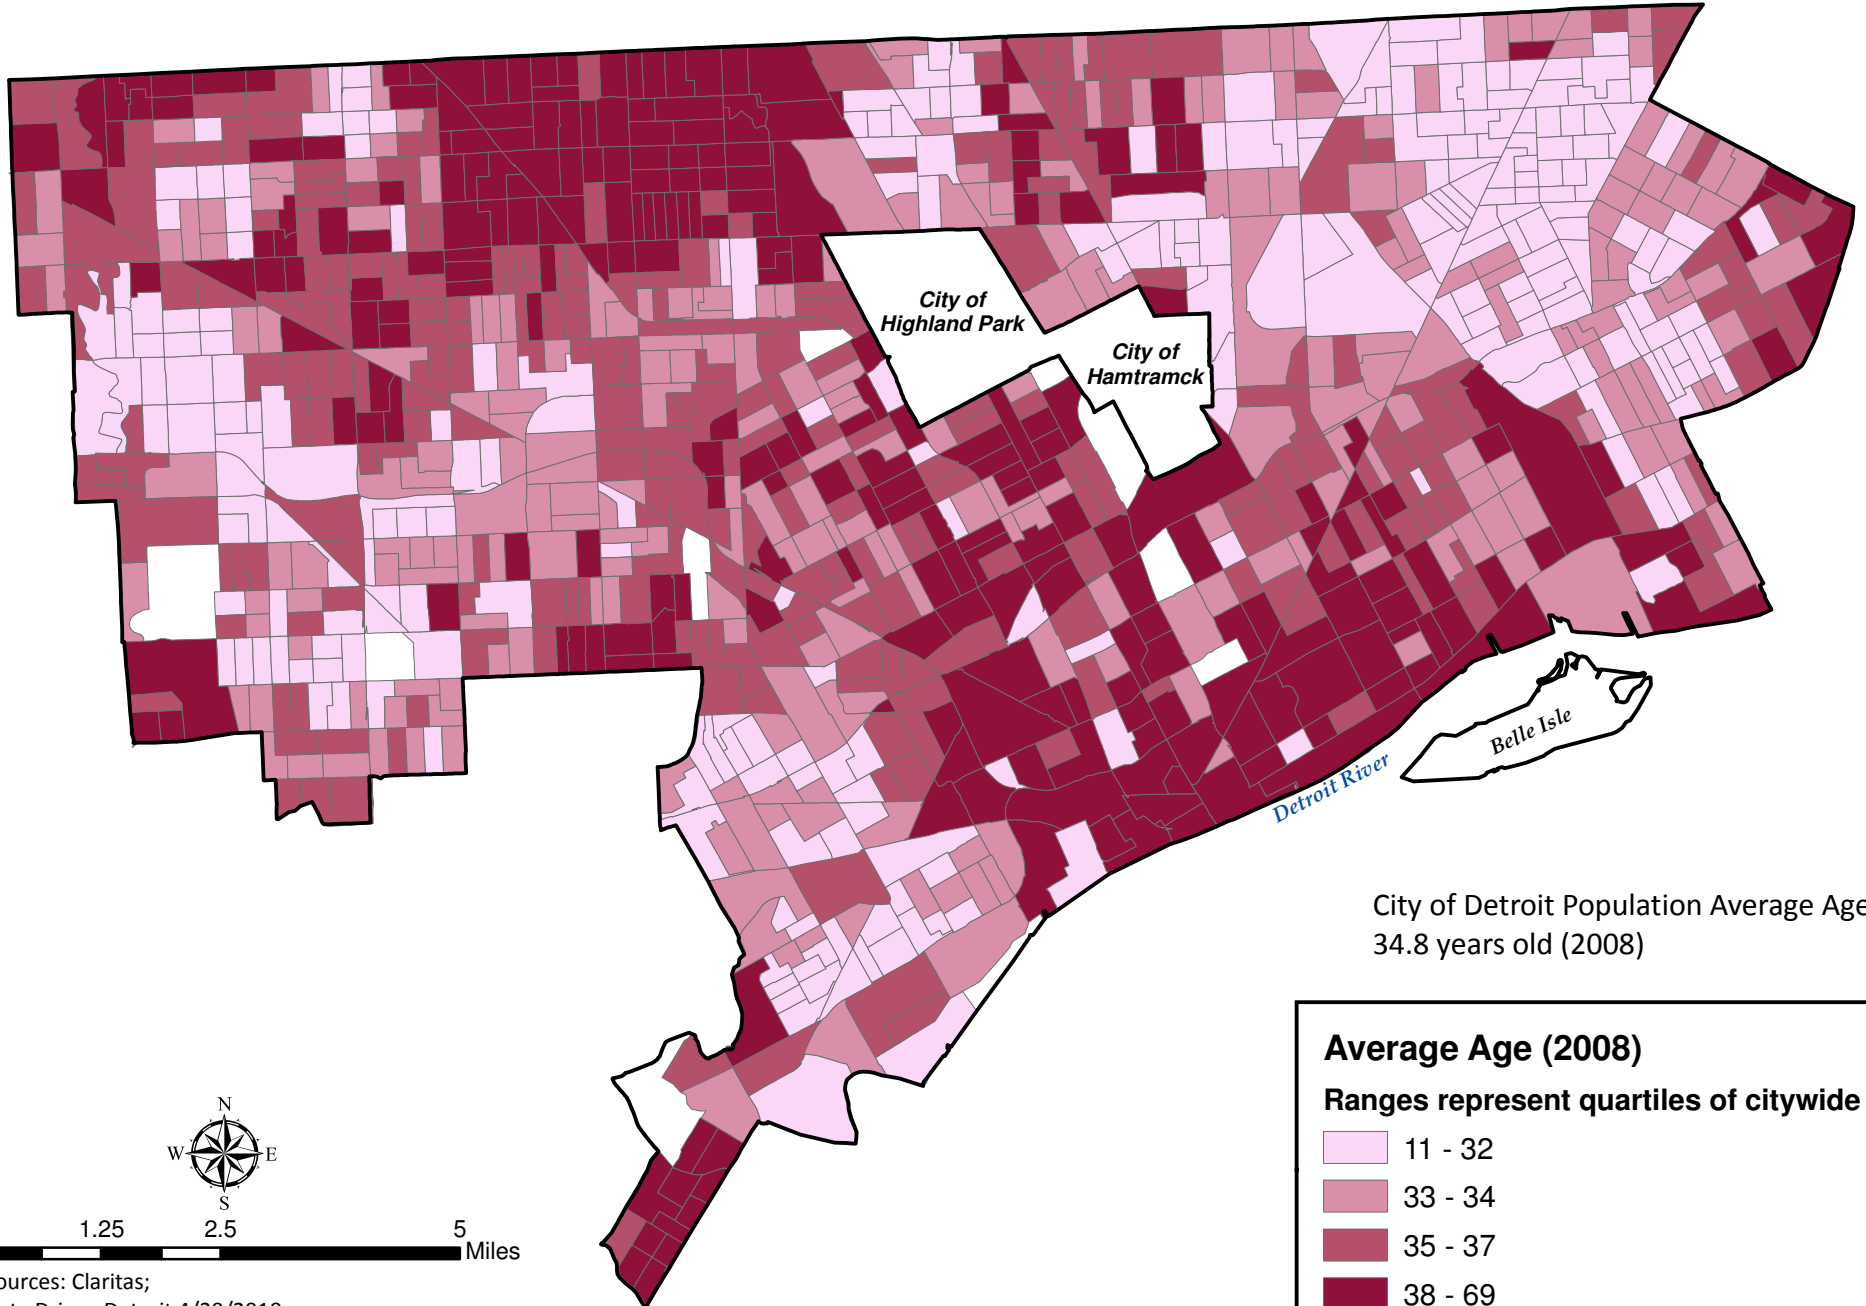

Population Average Age, by Census Block Group (2008)

Detroit, Michigan

0 1.25 2.5 5 Miles

Sources: Claritas;
Data Driven Detroit 4/20/2010