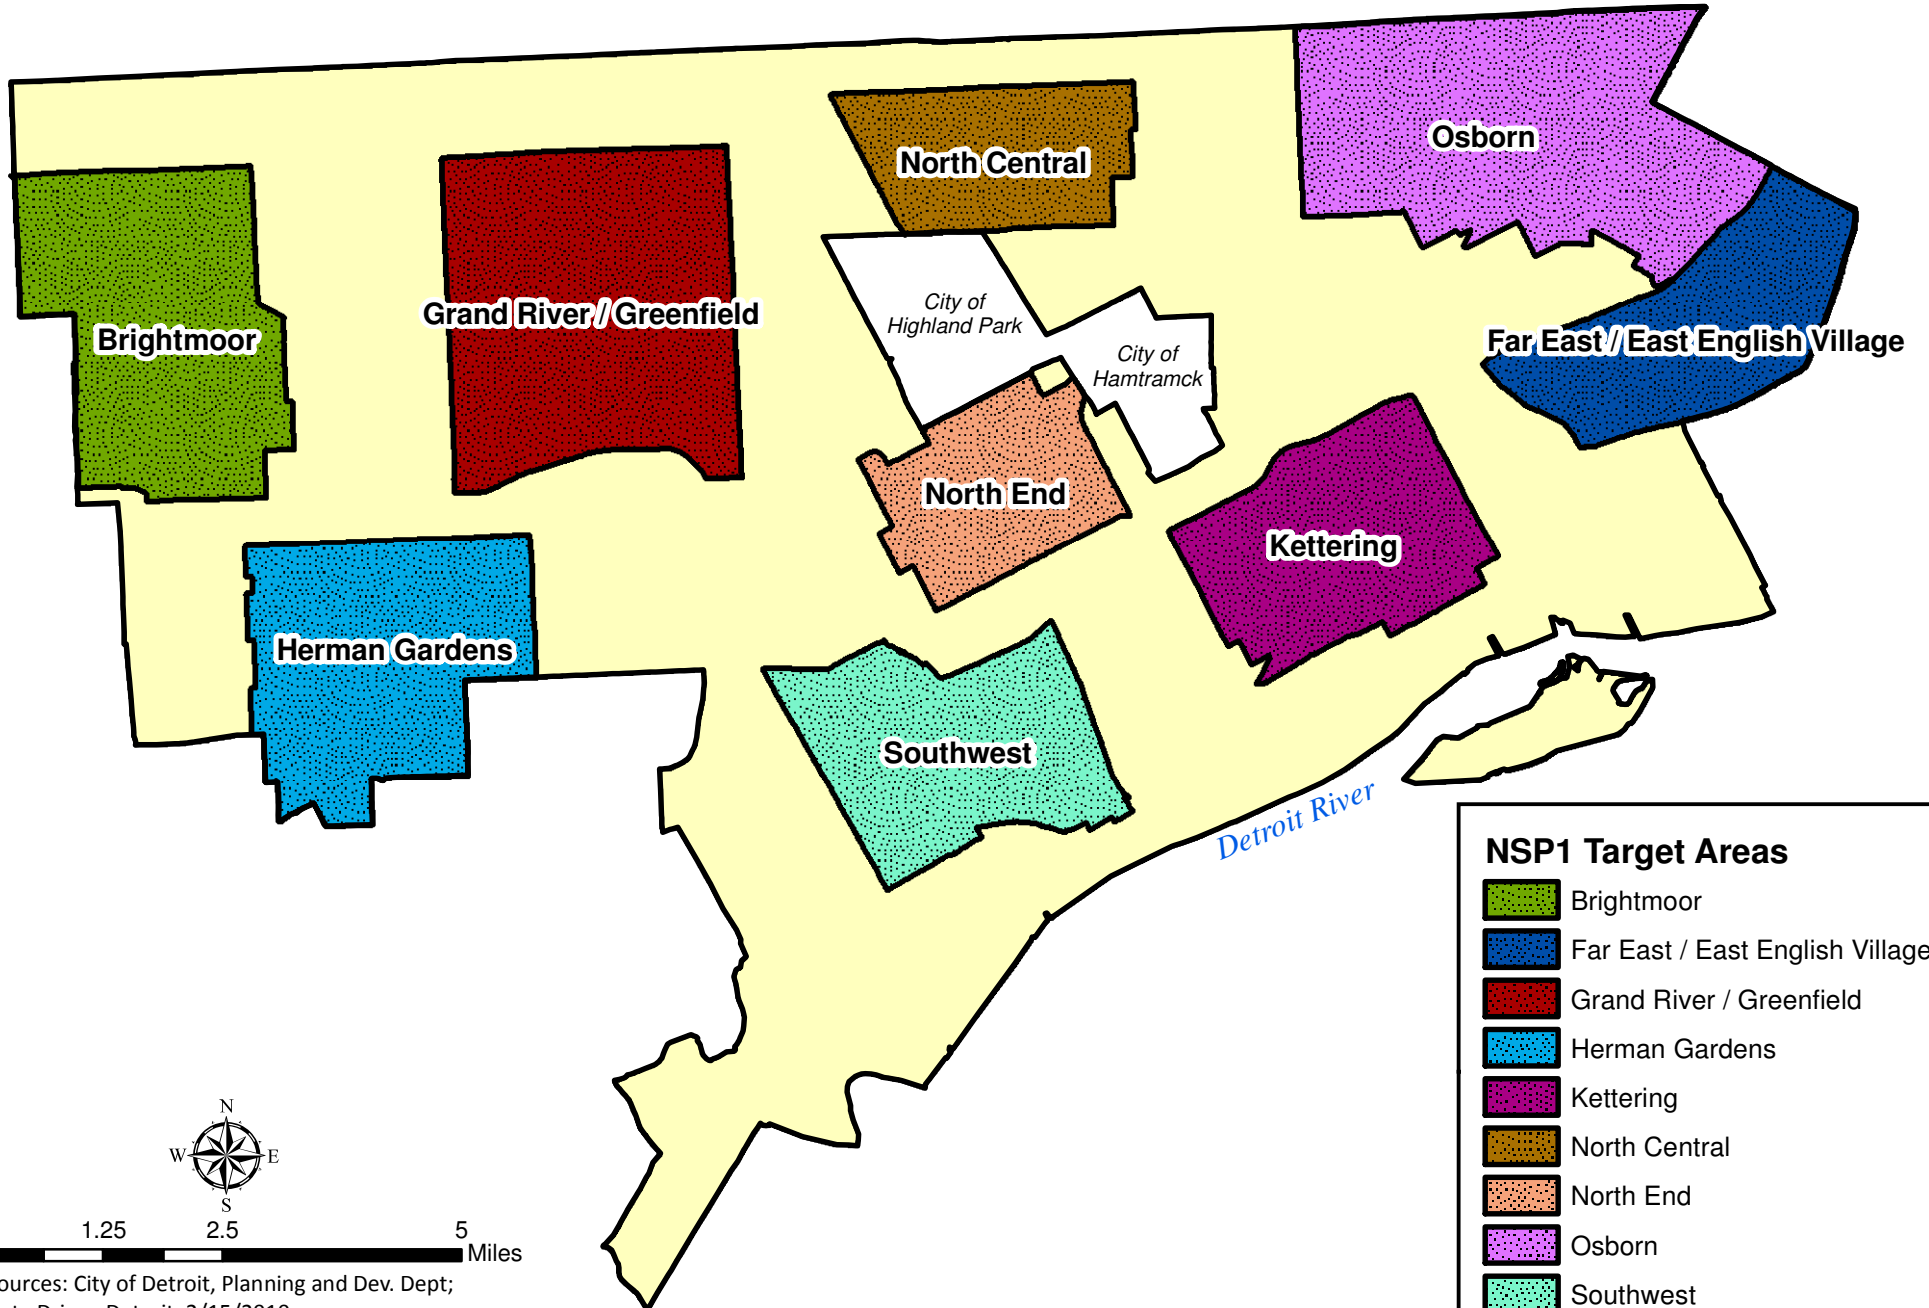

Neighborhood Stabilization Program (NSP1) Target Areas Detroit, Michigan

0 1.25 2.5 5 Miles

Sources: City of Detroit, Planning and Dev. Dept;
Data Driven Detroit. 2/15/2010