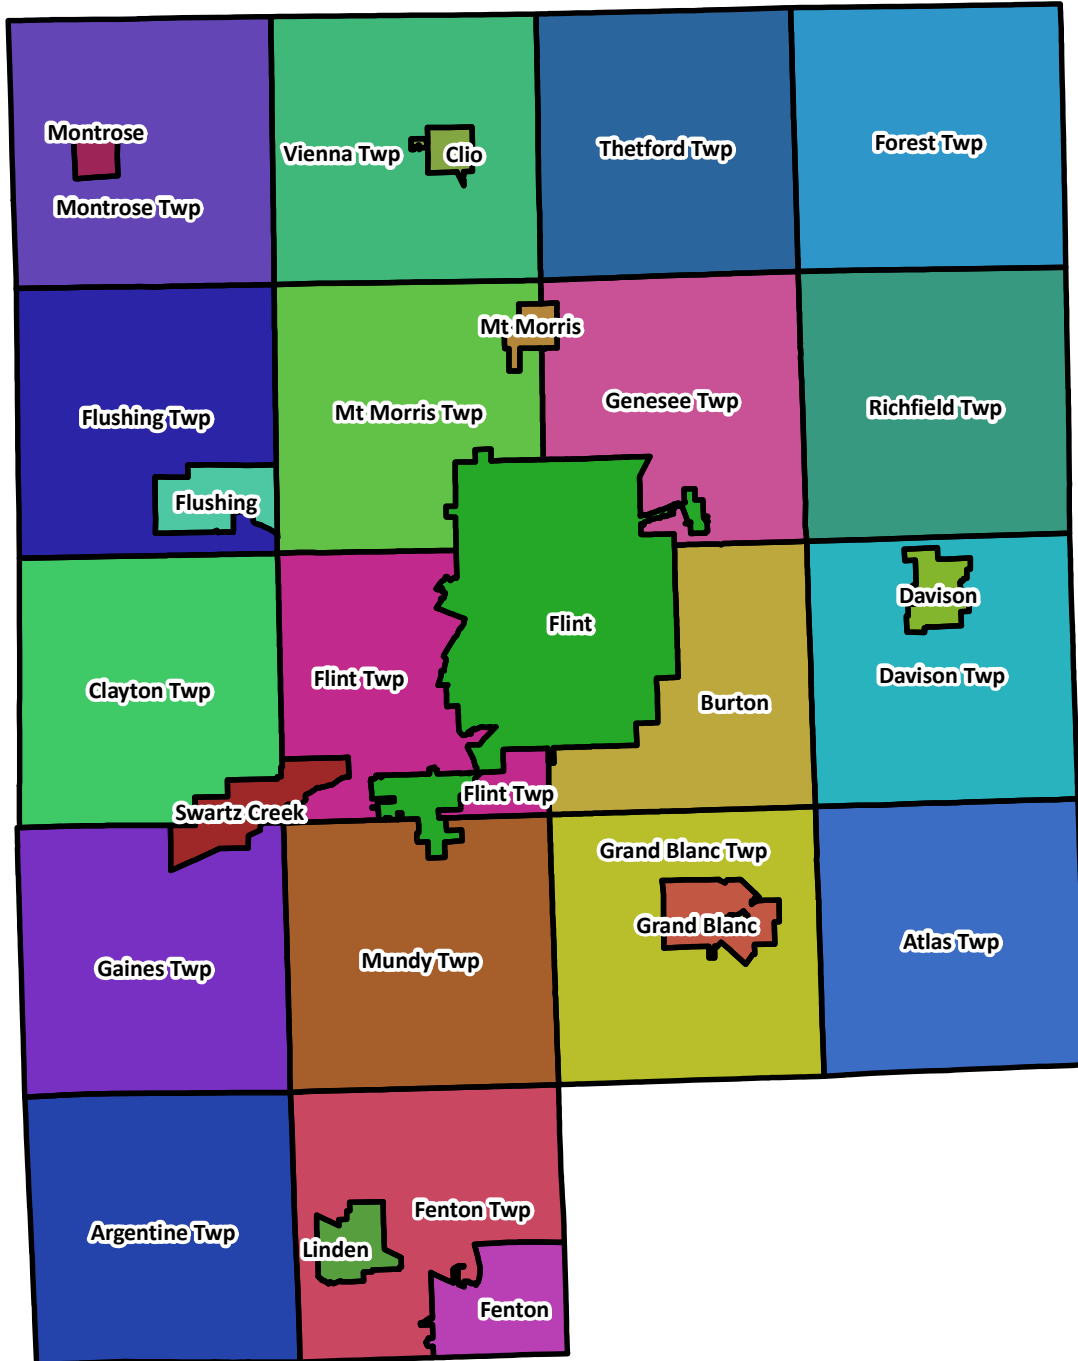

# Genesee County, Michigan

Sources: U.S. Census Bureau;  
Detroit-Area Community Information System. 10/22/09