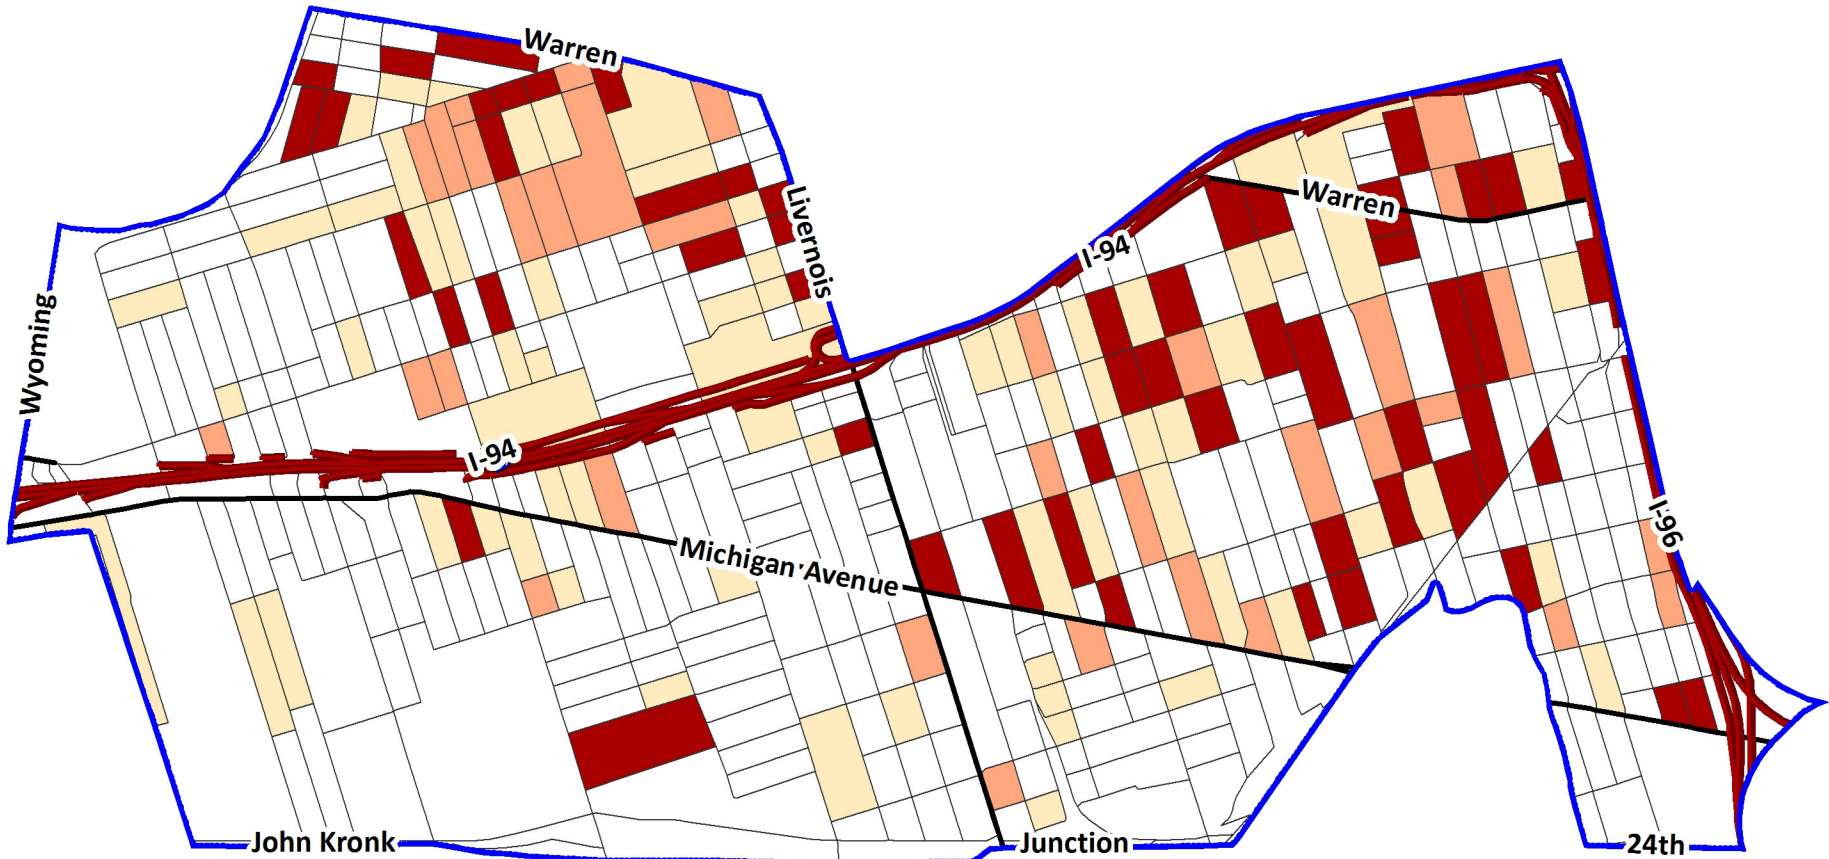

Housing with Safety Issues: Percentage of Housing with Fire Damage, or in Need of Demolition, or Vacant, Open, and Dangerous (VOD), by Census Block Chadsey/Condon Neighborhood, Detroit, Michigan

The Detroit Residential Parcel Survey includes housing evaluation only for 1-4 unit residential structures.

Sources: City of Detroit, Pⅅ
Detroit Residential Parcel Survey;
Data Driven Detroit. 3/5/2010

Pct. Res. Parcels Fire Damaged, VOD, or Needs Demo

Skillman Good Neighborhoods, Chadsey/Condon
Detroit, Michigan