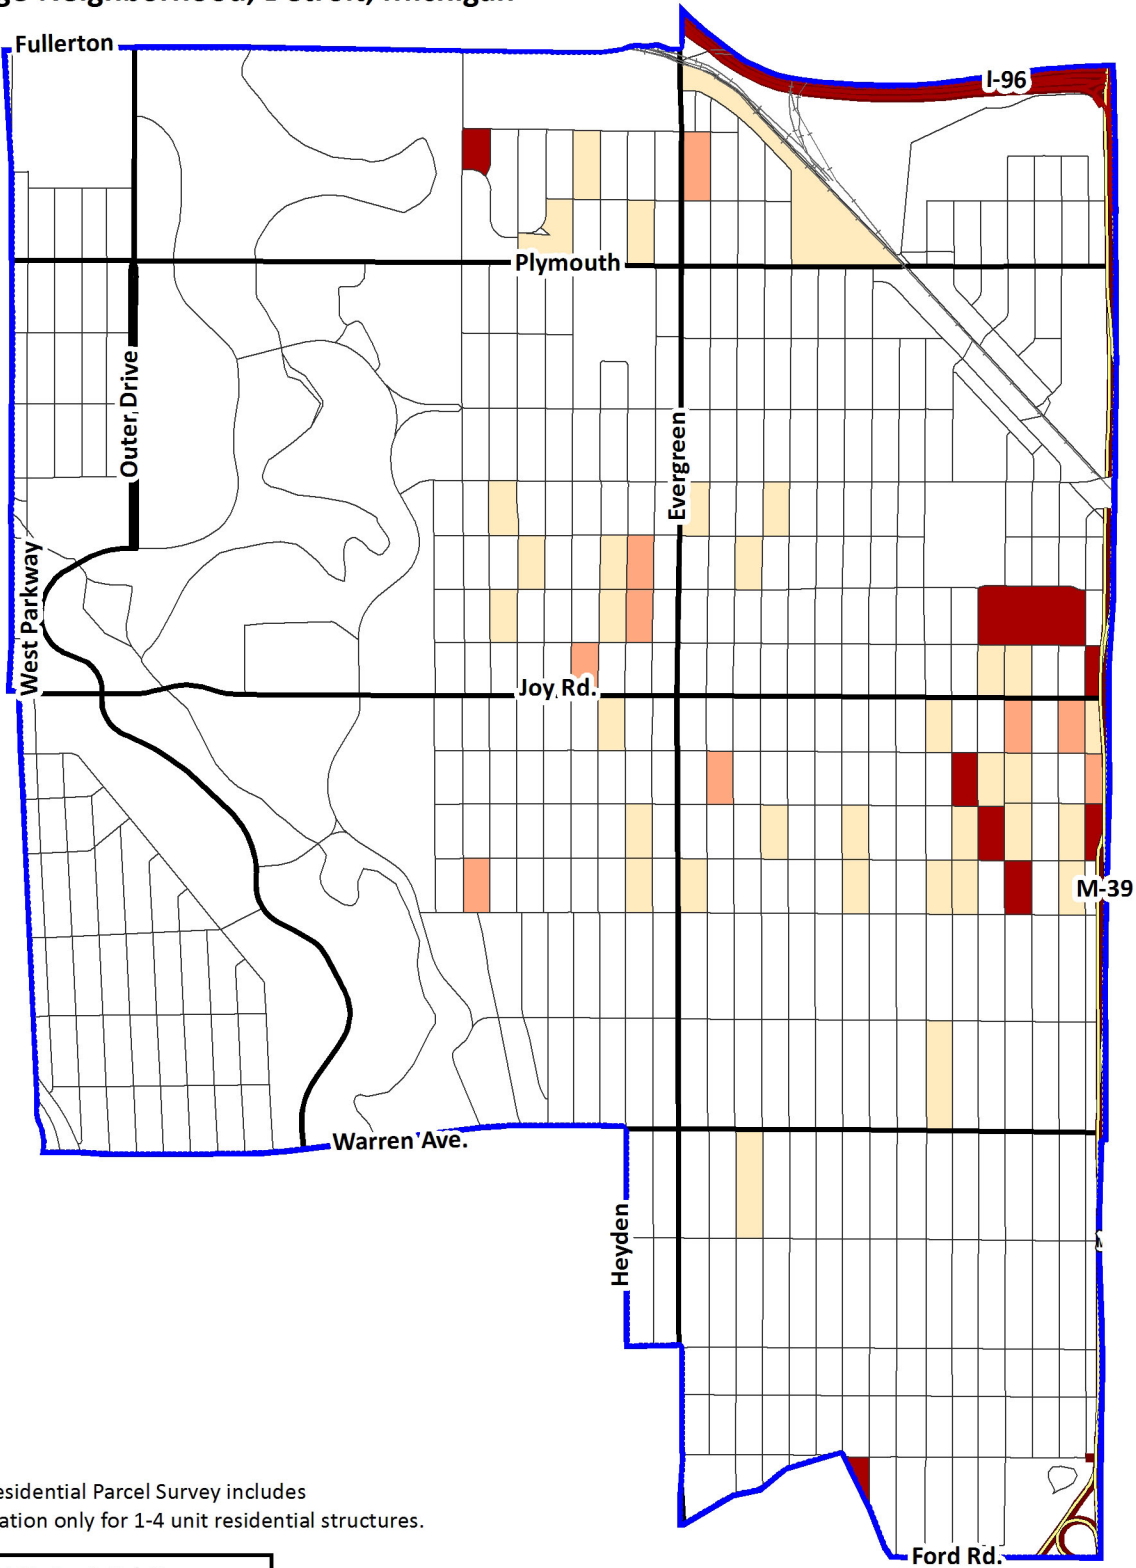

Housing with Safety Issues: Percentage of Housing with Fire Damage, or in Need of Demolition, or Vacant, Open, and Dangerous (VOD), by Census Block  
Cody Rouge Neighborhood, Detroit, Michigan

The Detroit Residential Parcel Survey includes housing evaluation only for 1-4 unit residential structures.