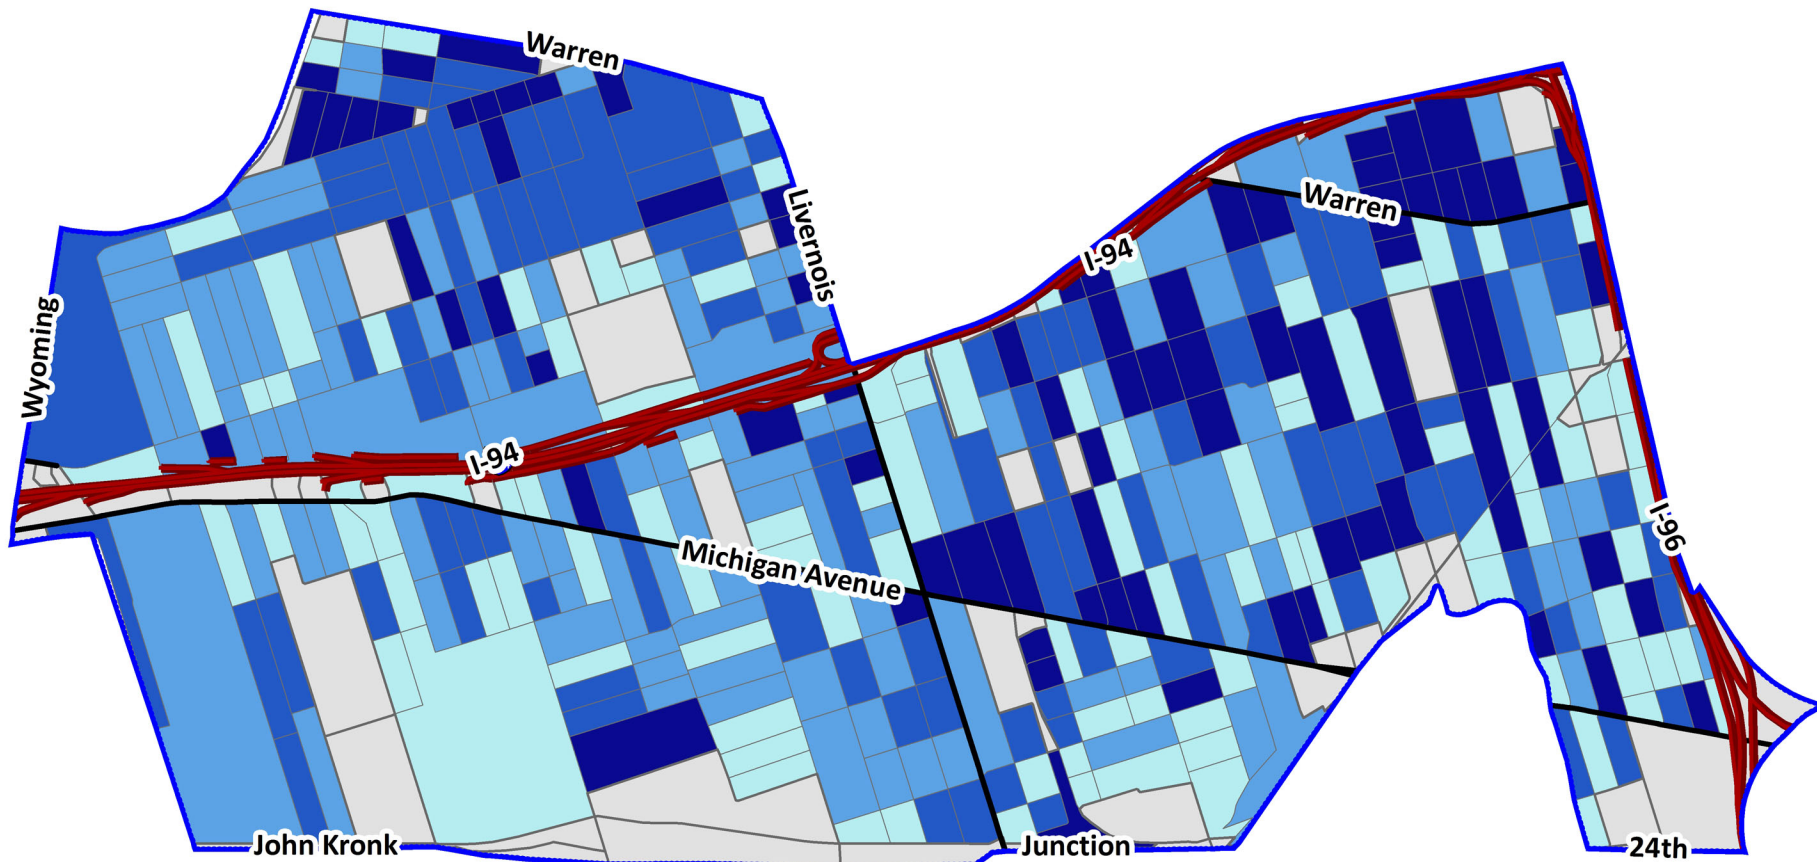

Housing Vacancy Rate, by Census Block

Chadsey/Condon Neighborhood, Detroit, Michigan

The Detroit Residential Parcel Survey includes housing vacancy evaluation only for 1-4 unit residential structures.

Sources: Detroit Residential Parcel Survey; Data Driven Detroit. 3/5/2010