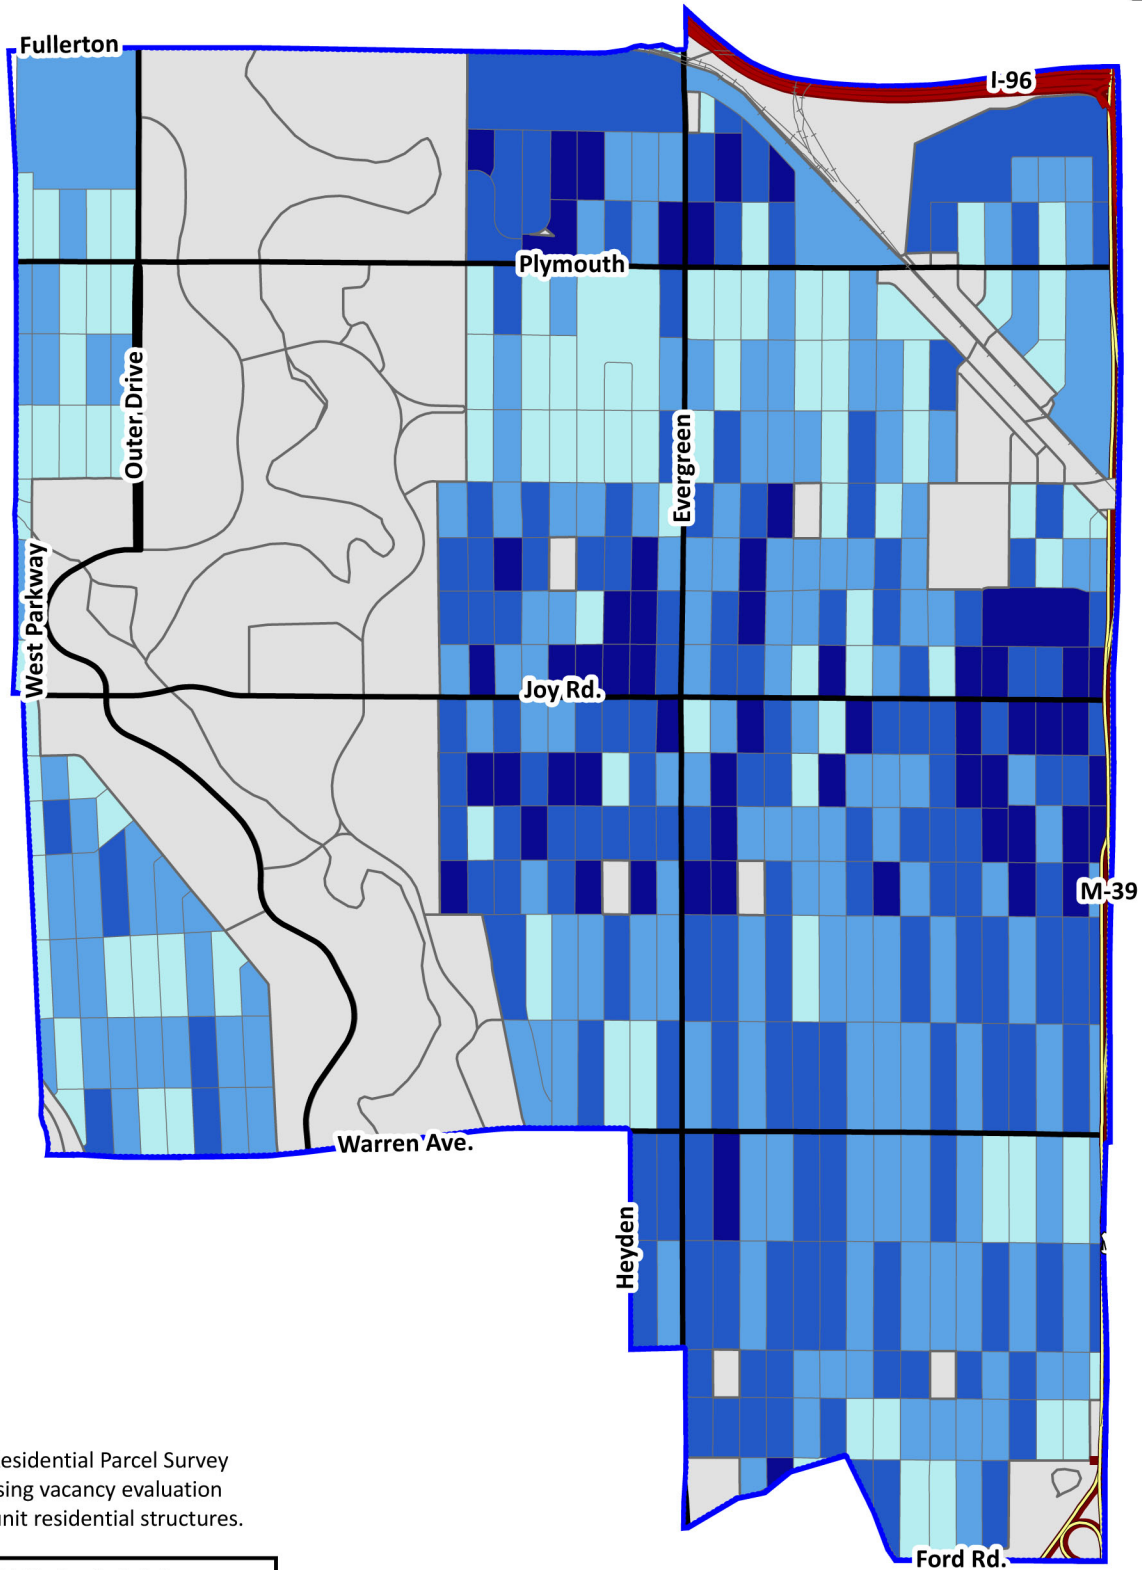

Housing Vacancy Rate, by Census Block

Cody Rouge Neighborhood, Detroit, Michigan

The Detroit Residential Parcel Survey includes housing vacancy evaluation only for 1-4 unit residential structures.