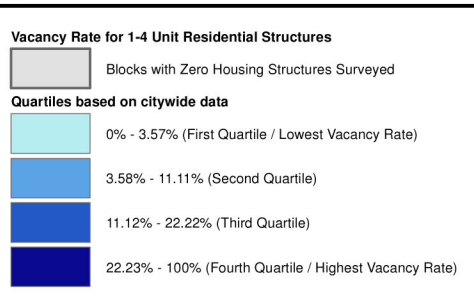

Housing Vacancy Rate, by Census Block

Northend Central Neighborhood, Detroit, Michigan

The Detroit Residential Parcel Survey includes housing vacancy evaluation only for 1-4 unit residential structures.