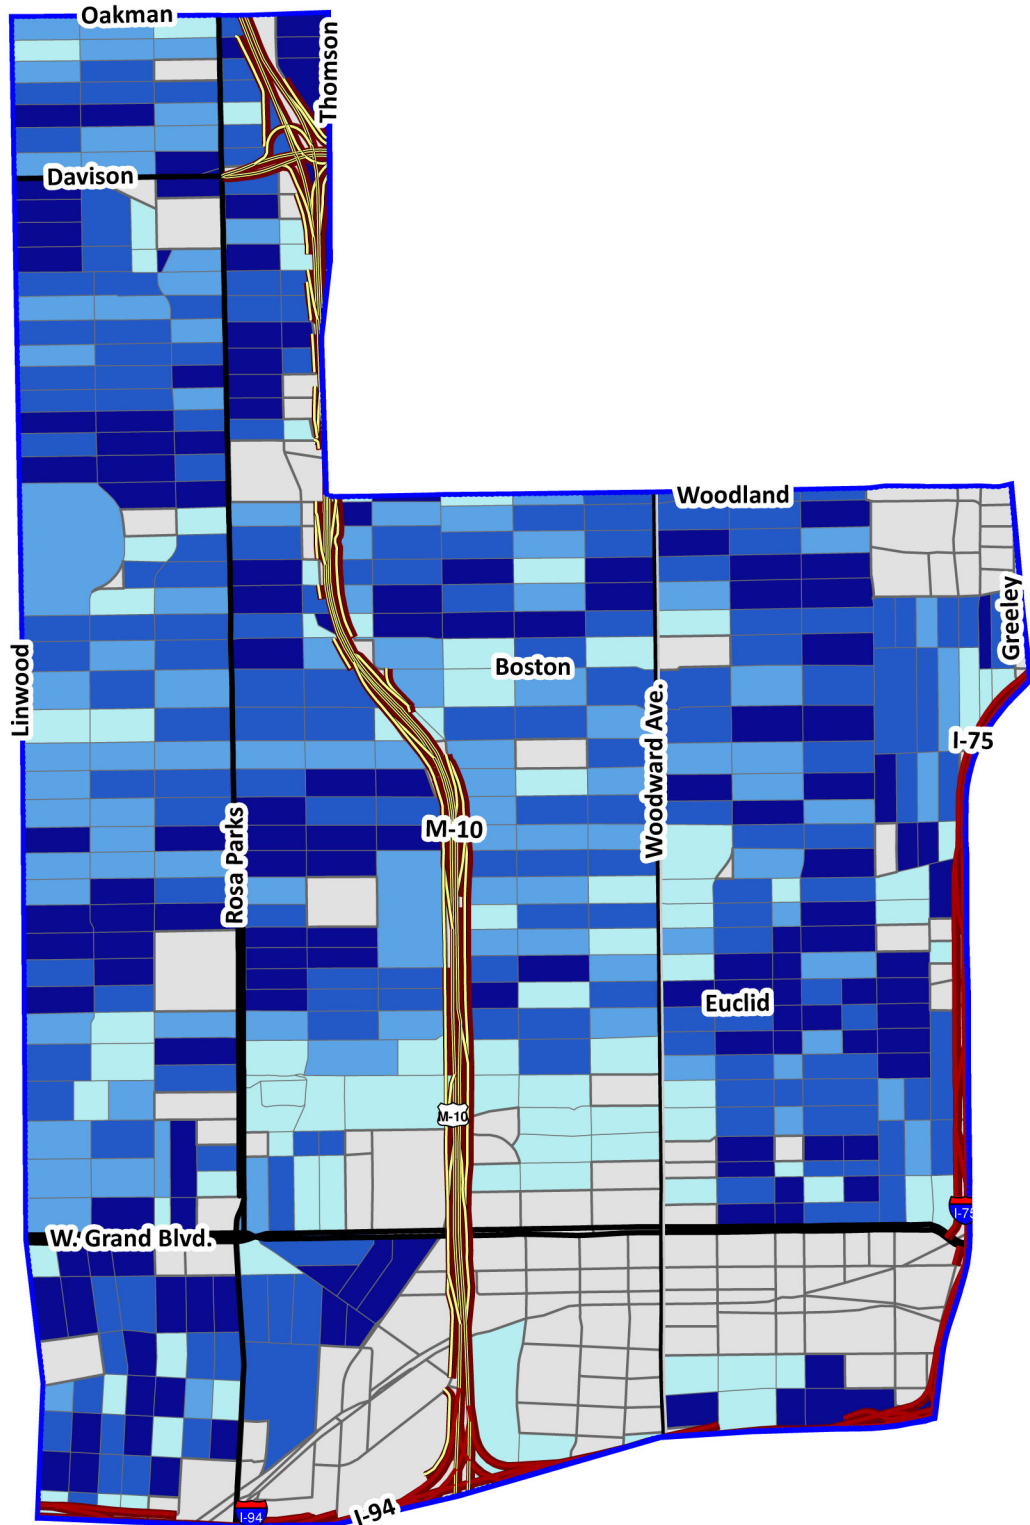

Housing Vacancy Rate, by Census Block

Northend Central Neighborhood, Detroit, Michigan

The Detroit Residential Parcel Survey includes housing vacancy evaluation only for 1-4 unit residential structures.

Sources: Detroit Residential Parcel Survey; Data Driven Detroit. 3/5/2010