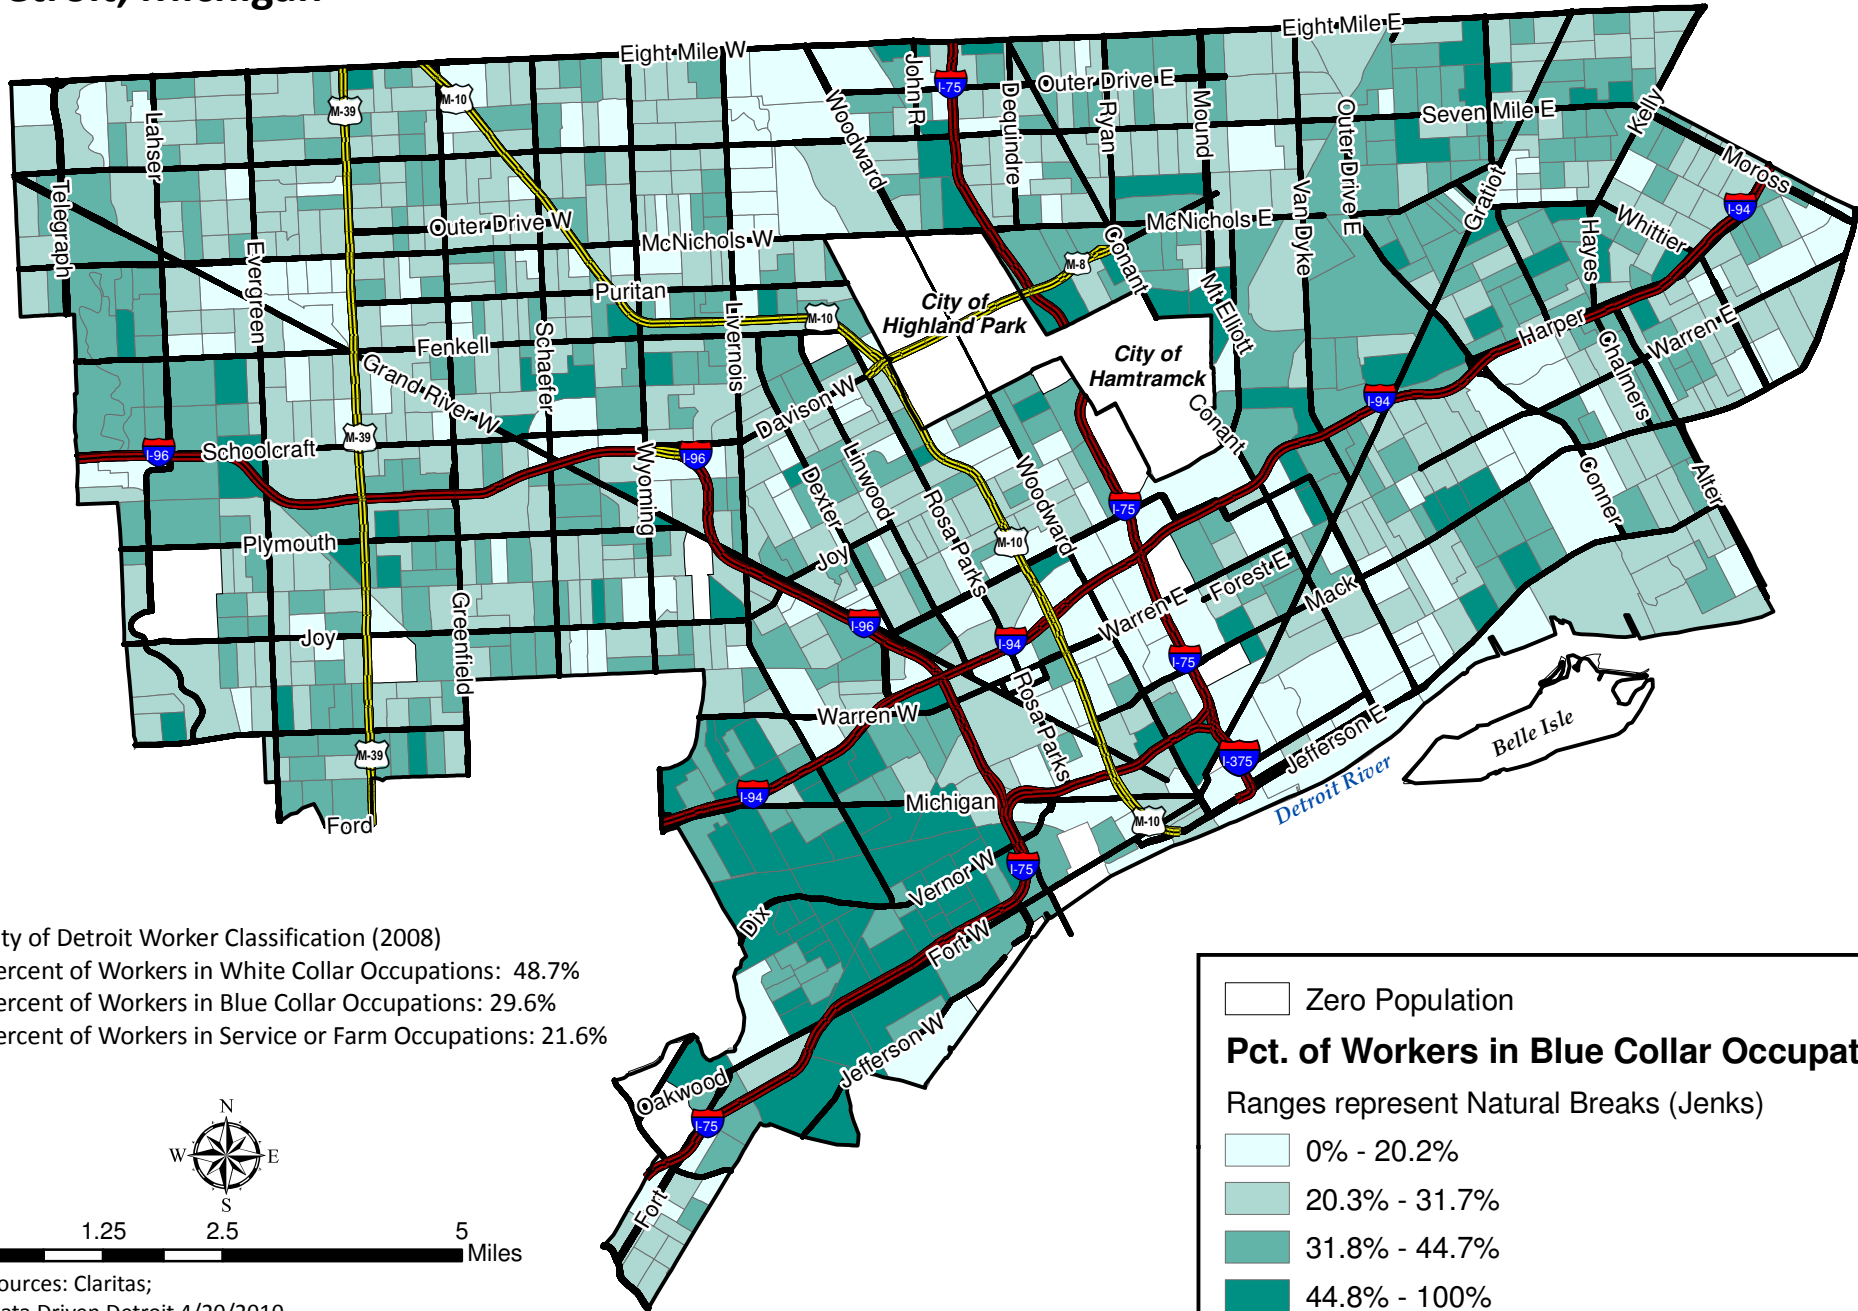

Percent of Workers, Age 16 and Over, in Blue Collar Occupations, by Census Block Group (2008) Detroit, Michigan

City of Detroit Worker Classification (2008)
 Percent of Workers in White Collar Occupations: 48.7%
 Percent of Workers in Blue Collar Occupations: 29.6%
 Percent of Workers in Service or Farm Occupations: 21.6%

0 1.25 2.5 5 Miles

Sources: Claritas;
Data Driven Detroit 4/20/2010