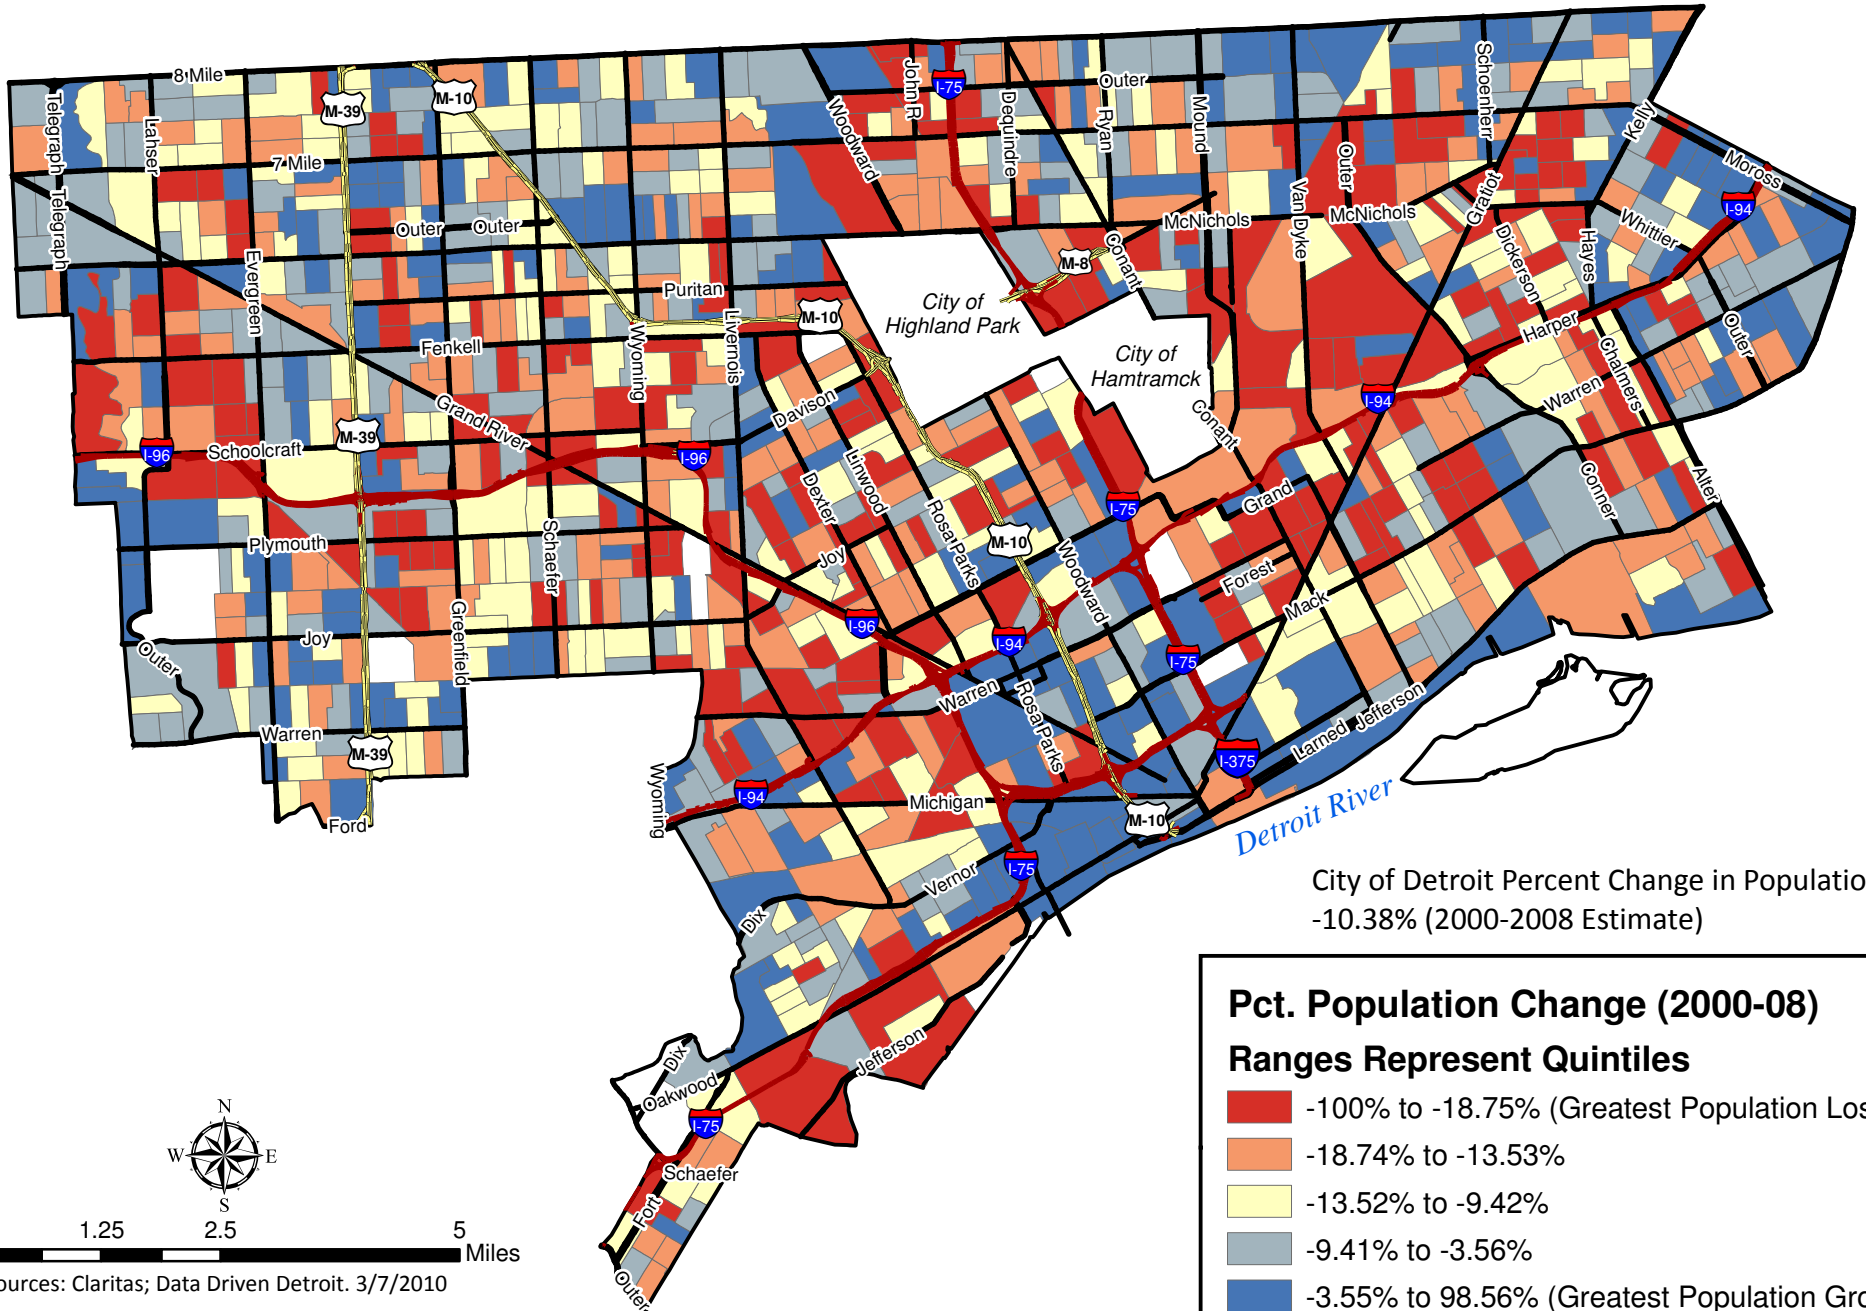

# Percent Change in Population, by Census Block Group, (2008 Estimate) Detroit, Michigan

0 1.25 2.5 5 Miles

Sources: Claritas; Data Driven Detroit. 3/7/2010