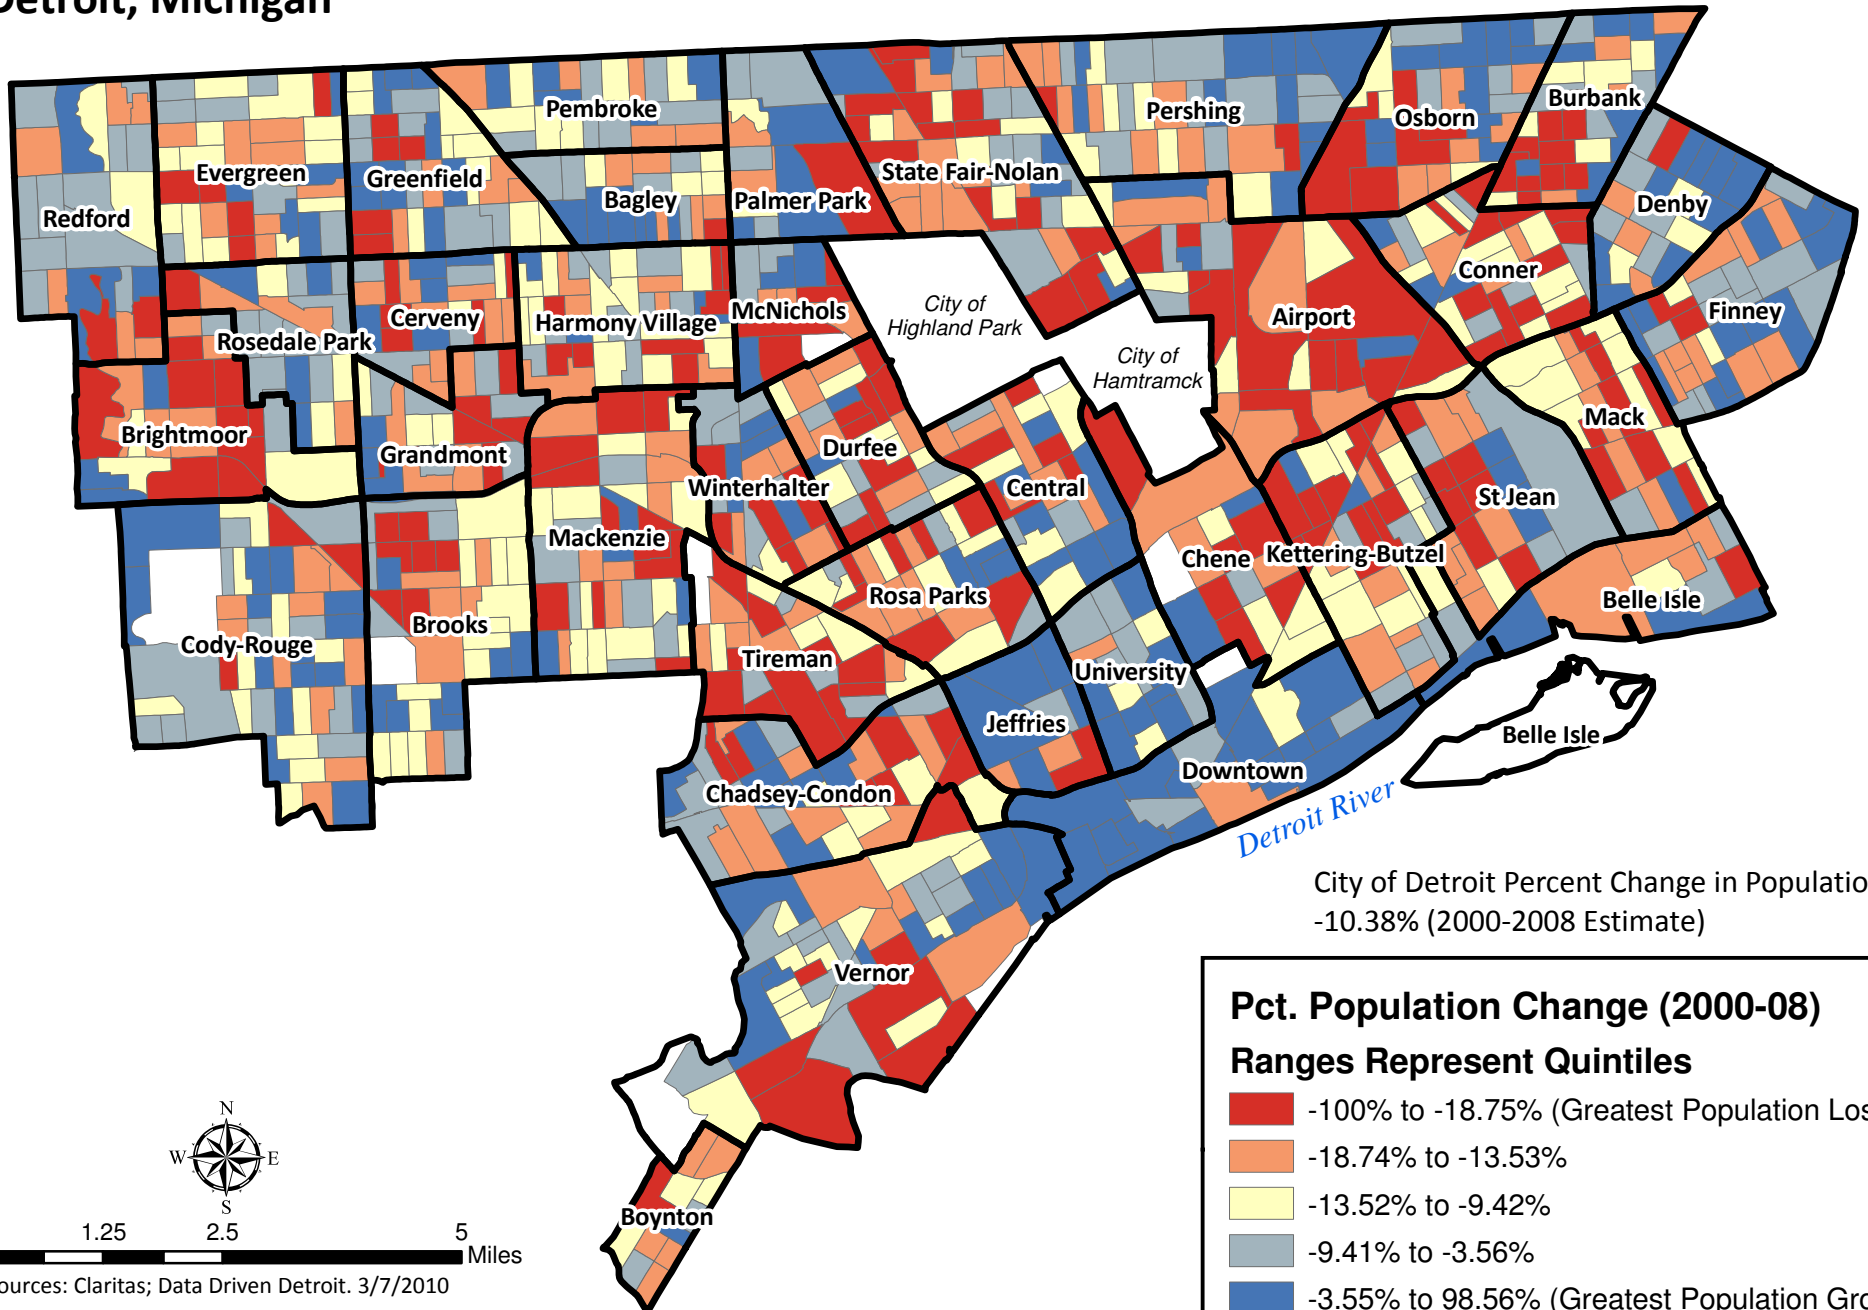

Percent Change in Population, by Census Block Group, (2008 Estimate) with United Way Subcommunities Detroit, Michigan

Sources: Claritas; Data Driven Detroit. 3/7/2010