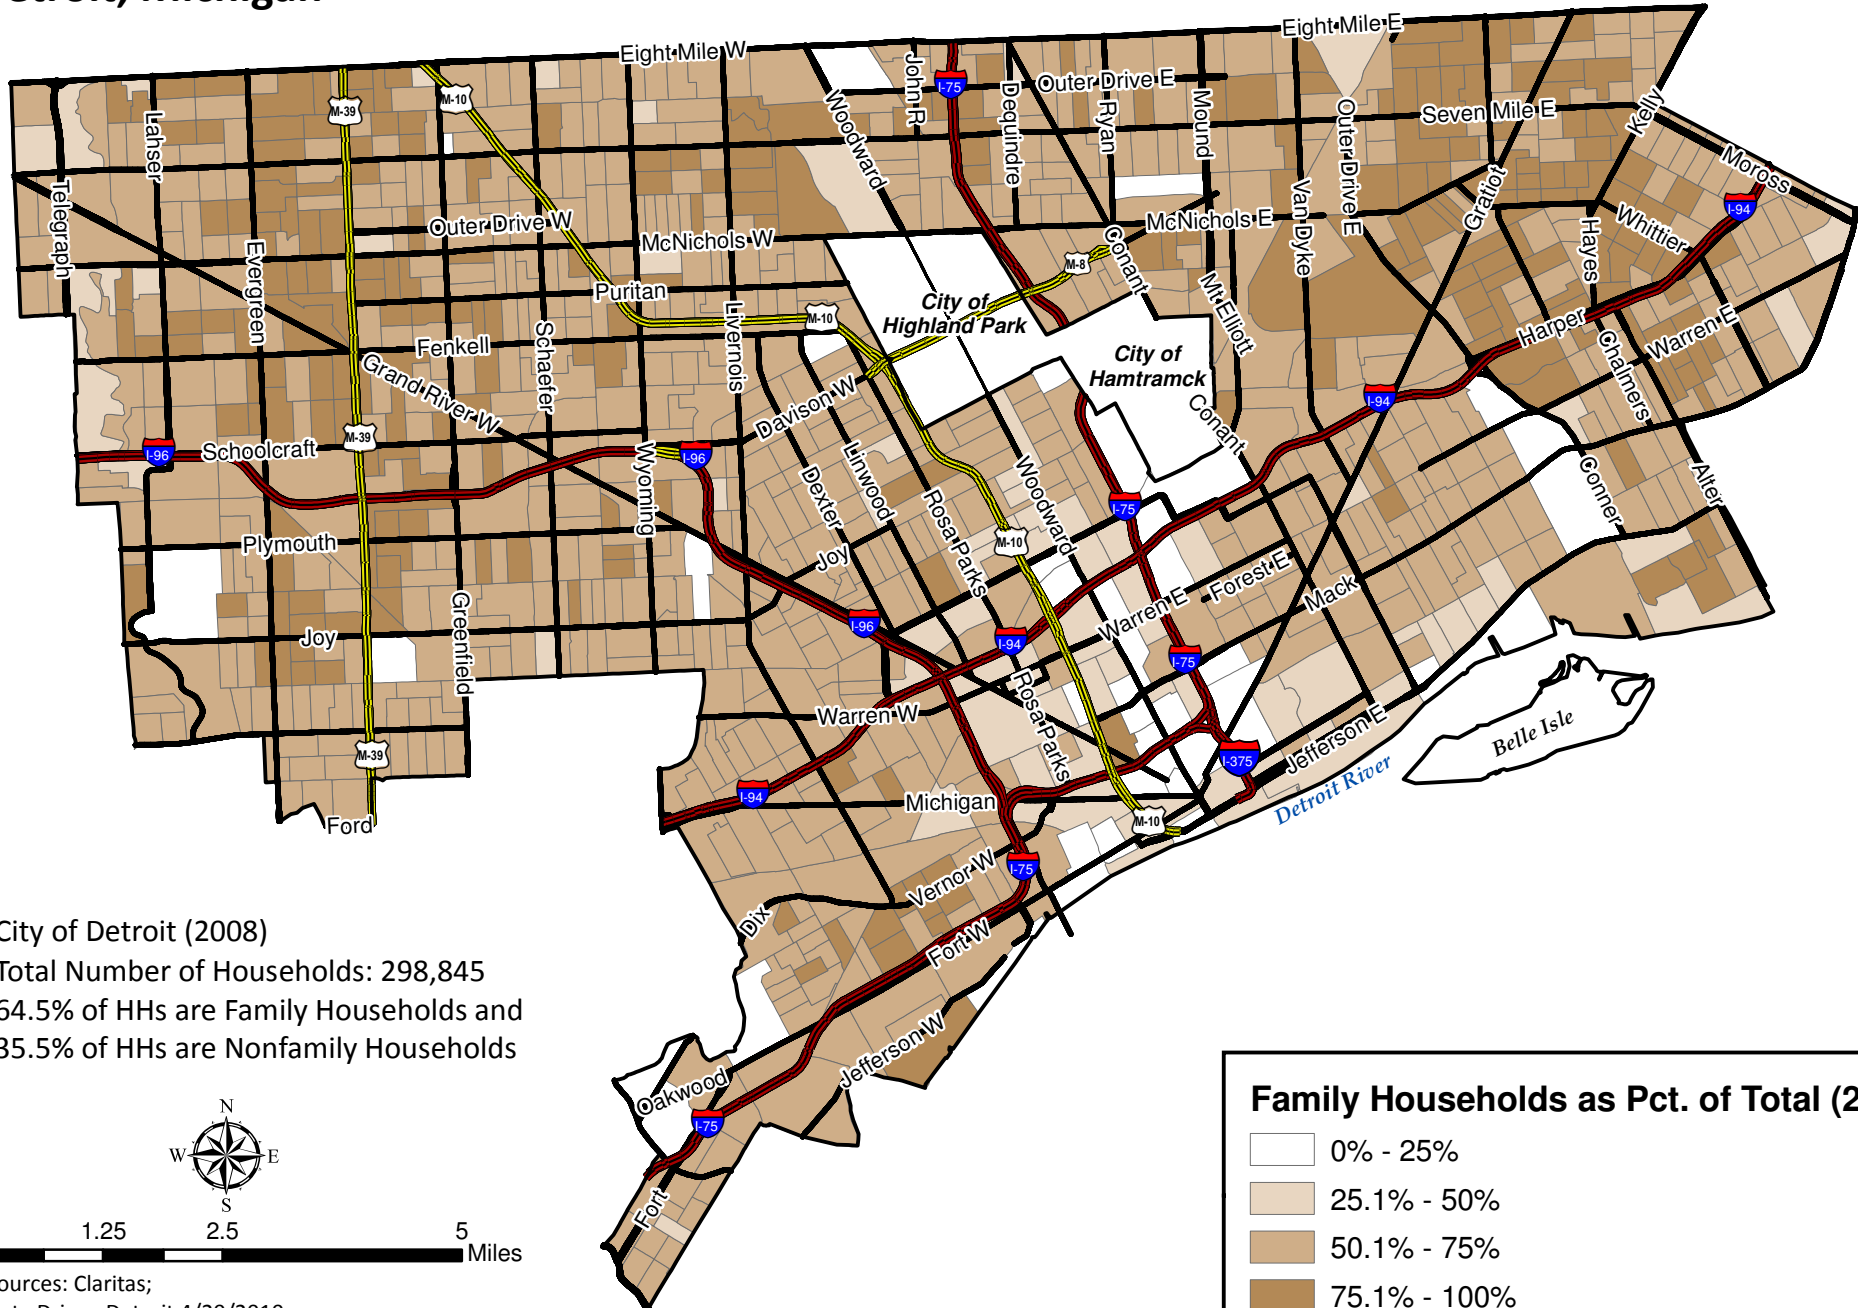

Family Households as Percent of Total Households, by Census Block Group (2008) Detroit, Michigan

City of Detroit (2008)
 Total Number of Households: 298,845
 64.5% of HHs are Family Households and
 35.5% of HHs are Nonfamily Households

0 1.25 2.5 5 Miles

Sources: Claritas;
 Data Driven Detroit 4/20/2010

Family Households as Pct. of Total (2008)

- 0% - 25%
- 25.1% - 50%
- 50.1% - 75%
- 75.1% - 100%