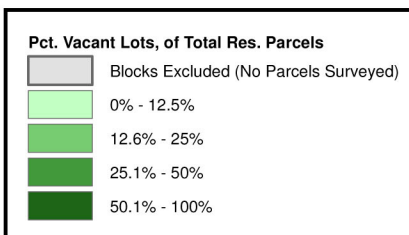

Sources: Detroit Residential Parcel Survey;
Data Driven Detroit. 3/5/2010