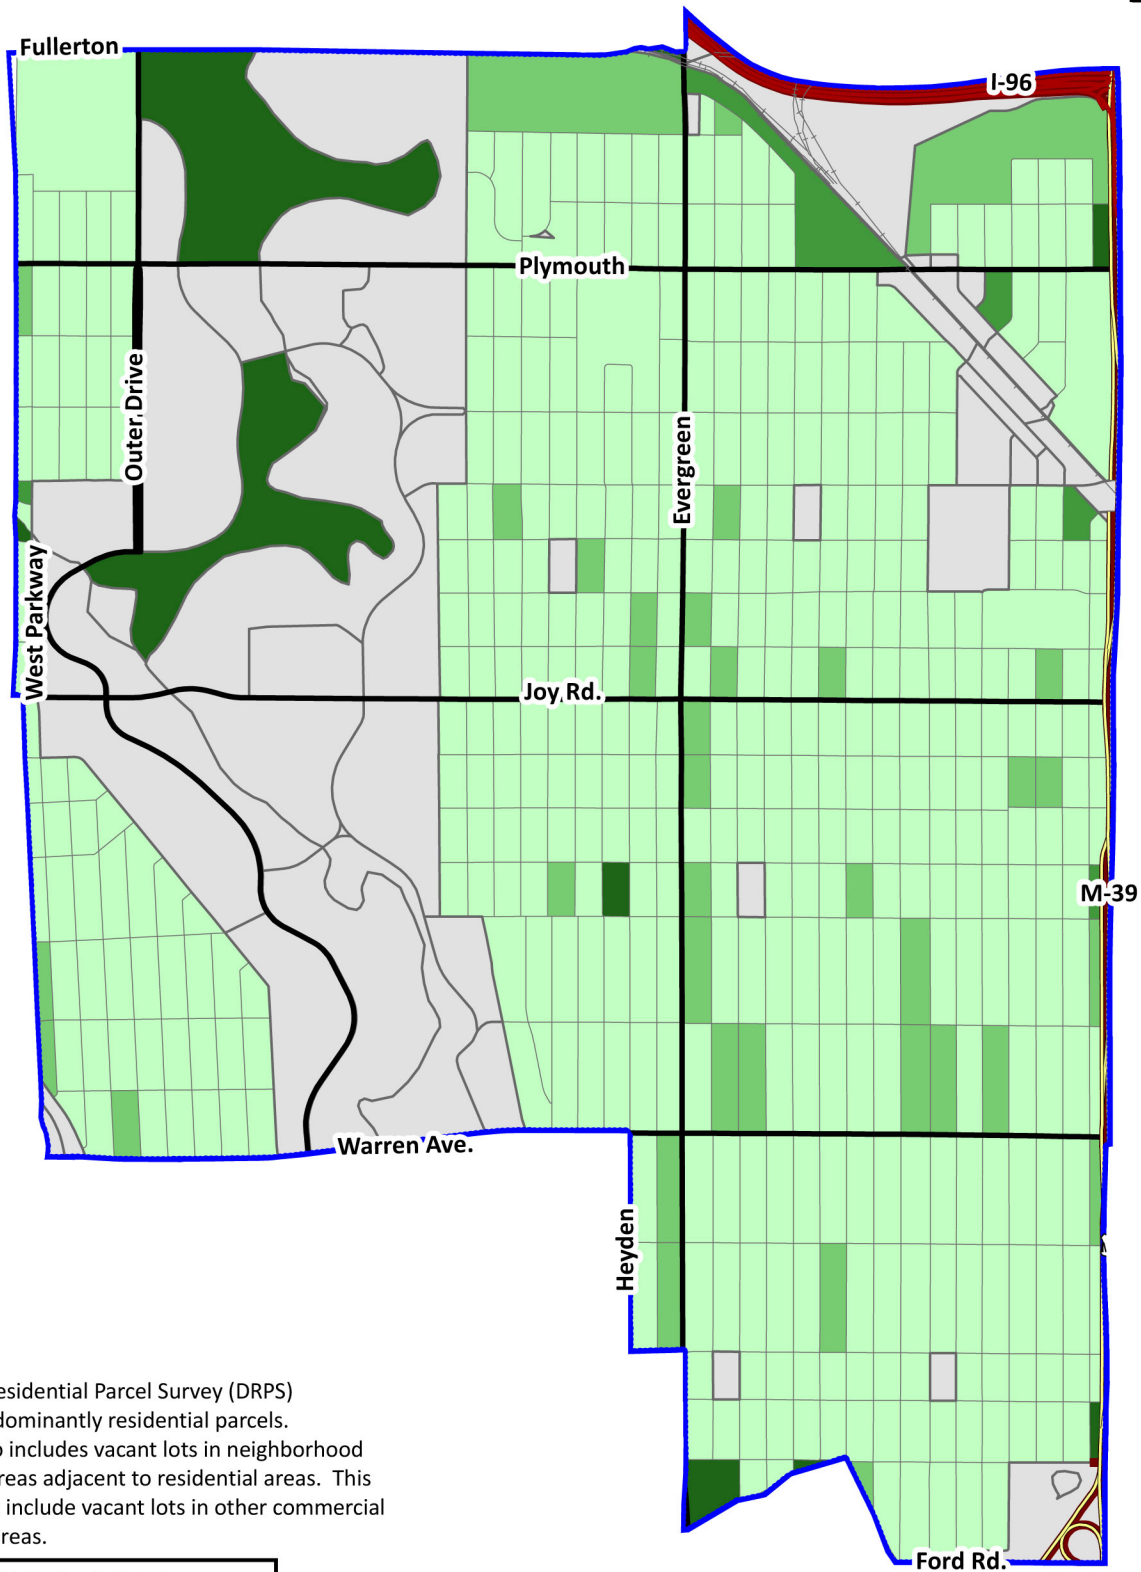

Vacant Lots as Percentage of Residential Parcels, by Census Block Cody Rouge Neighborhood, Detroit, Michigan

The Detroit Residential Parcel Survey (DRPS) surveyed predominantly residential parcels. The DRPS also includes vacant lots in neighborhood commercial areas adjacent to residential areas. This map does not include vacant lots in other commercial or industrial areas.

Skillman Good Neighborhoods, Cody Rouge
Detroit, Michigan

Sources: Detroit Residential Parcel Survey;
Data Driven Detroit. 3/5/2010