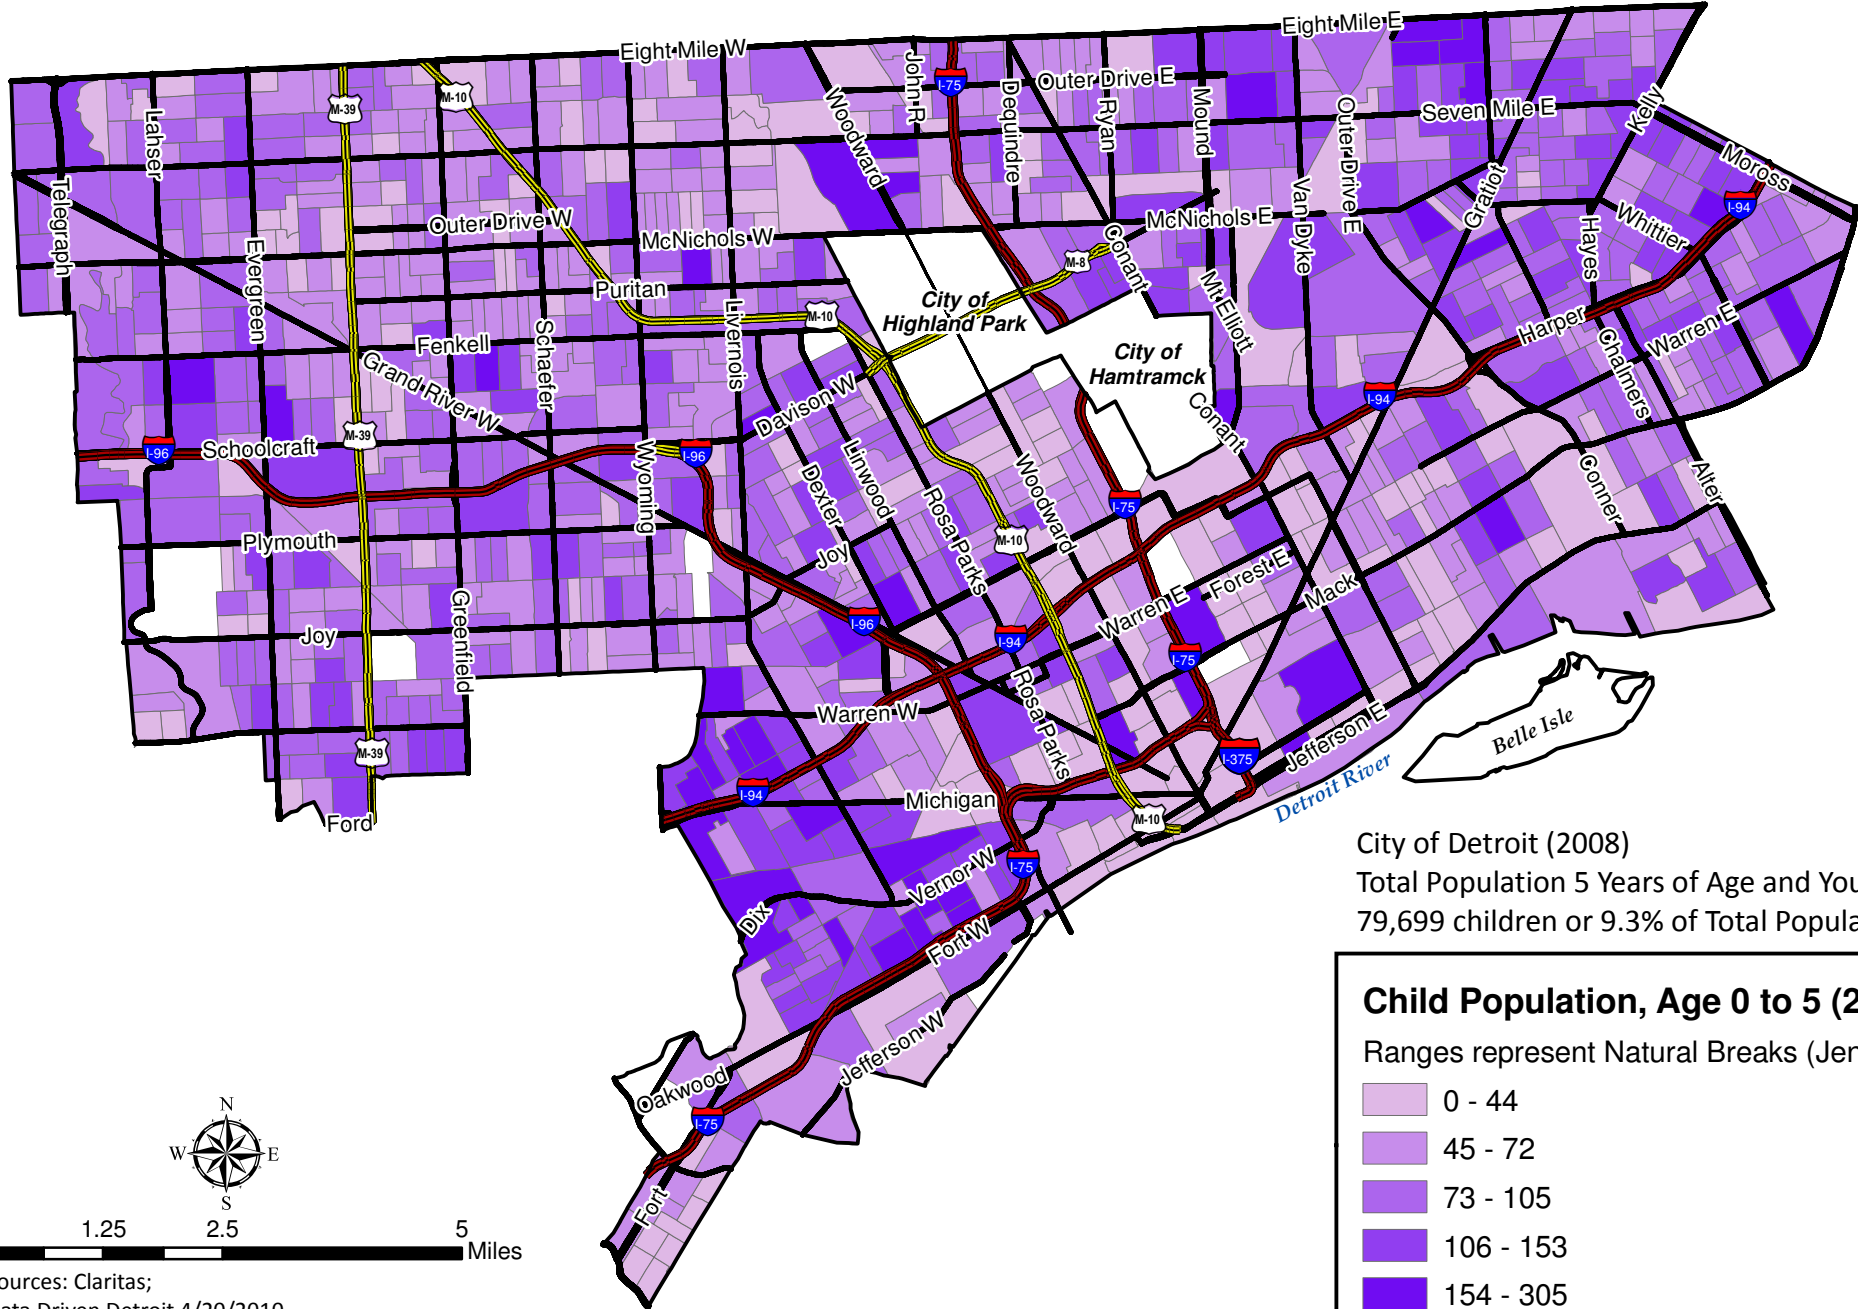

Total Population 5 Years of Age and Younger, by Census Block Group (2008)

Detroit, Michigan

City of Detroit (2008)
 Total Population 5 Years of Age and Younger:
 79,699 children or 9.3% of Total Population

Child Population, Age 0 to 5 (2008)
 Ranges represent Natural Breaks (Jenks)

Lightest Purple	0 - 44
Light Purple	45 - 72
Medium Purple	73 - 105
Dark Purple	106 - 153
Darkest Purple	154 - 305

Sources: Claritas;
 Data Driven Detroit 4/20/2010