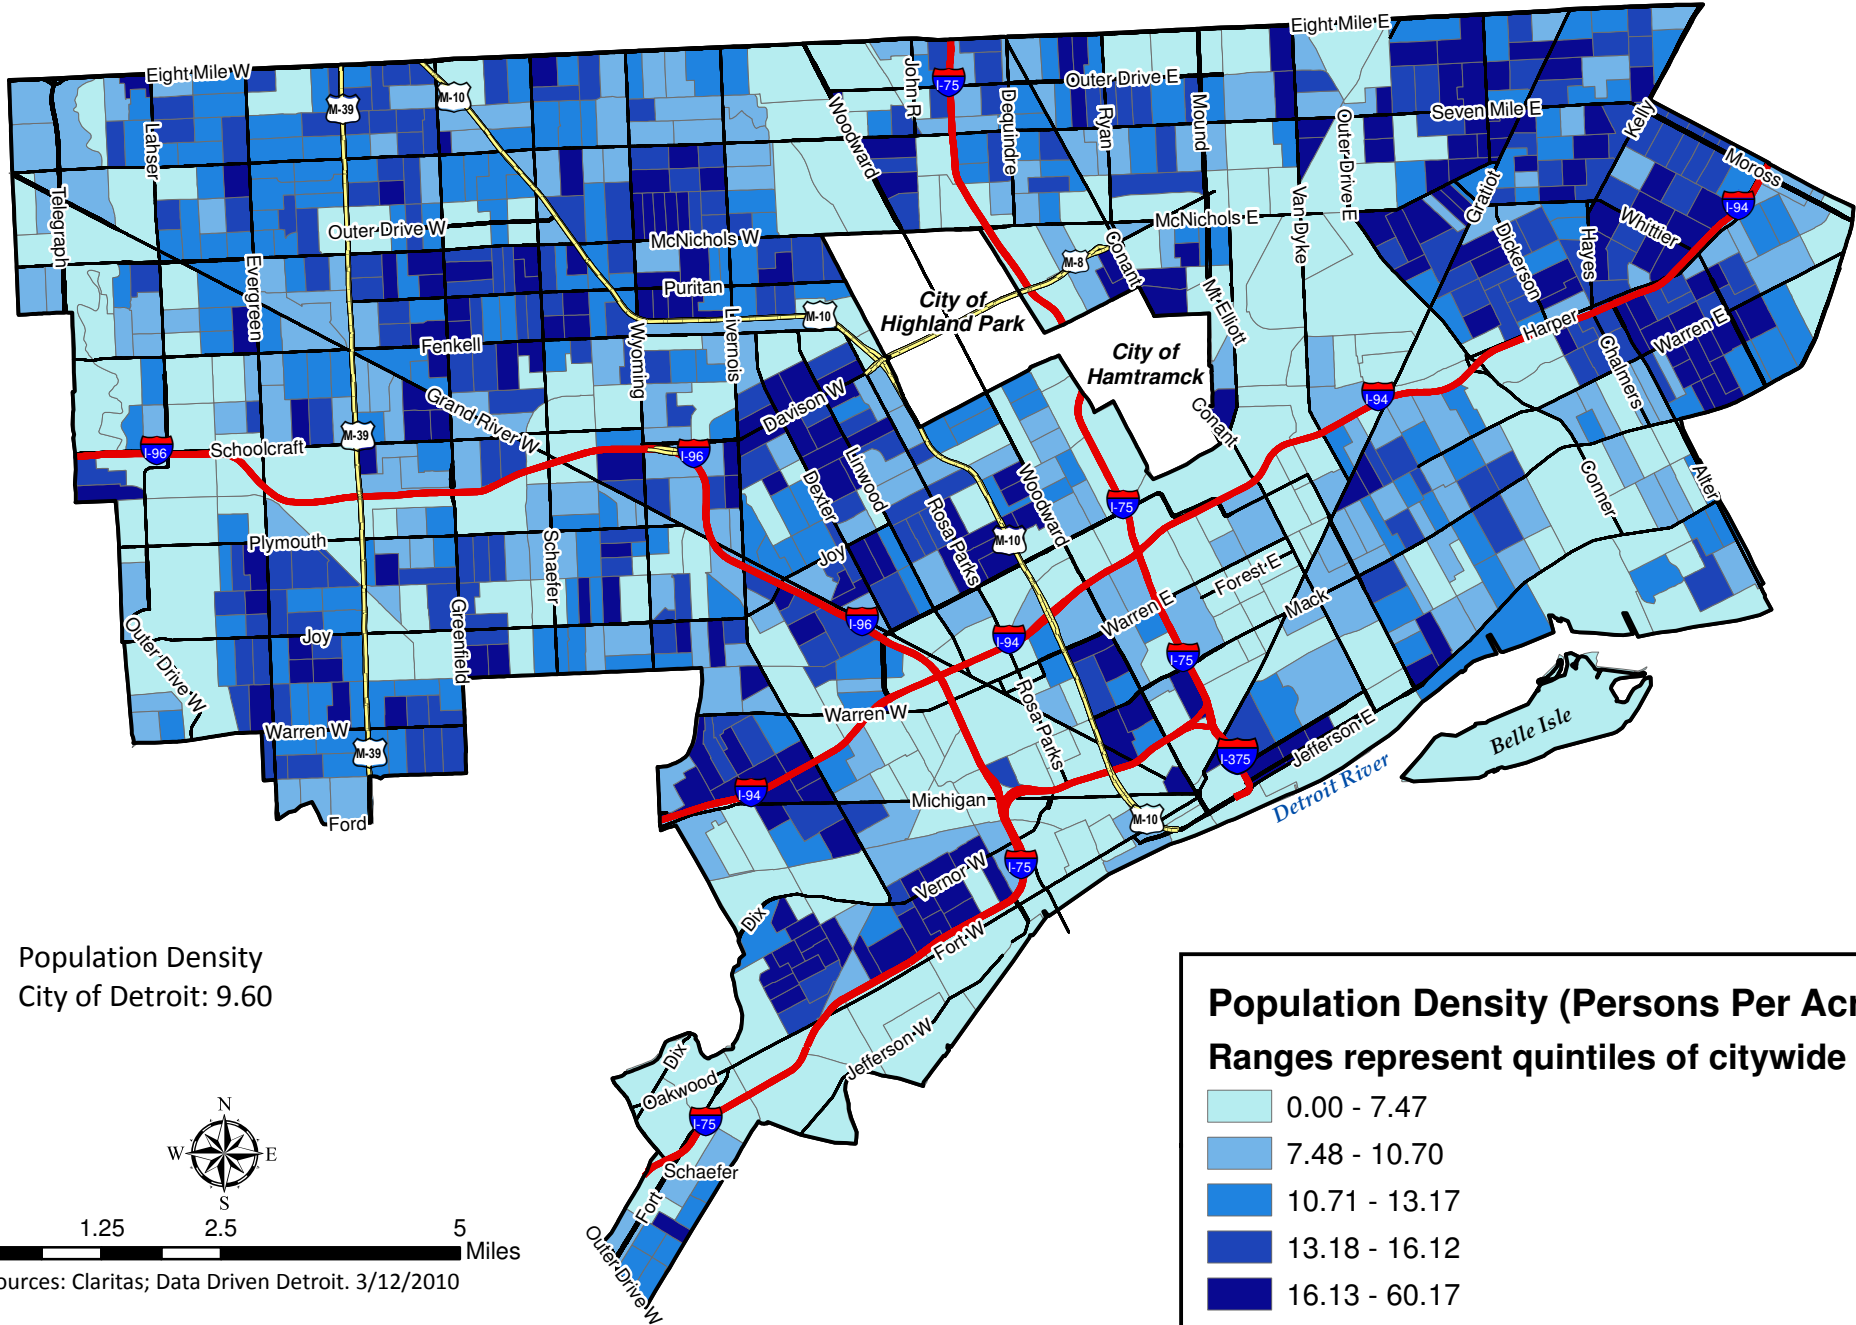

Population Density, by Census Block Group (2008) Detroit, Michigan

Population Density
City of Detroit: 9.60

0 1.25 2.5 5 Miles

Sources: Claritas; Data Driven Detroit. 3/12/2010

Population Density (Persons Per Acre) Ranges represent quintiles of citywide data

0.00 - 7.47
7.48 - 10.70
10.71 - 13.17
13.18 - 16.12
16.13 - 60.17