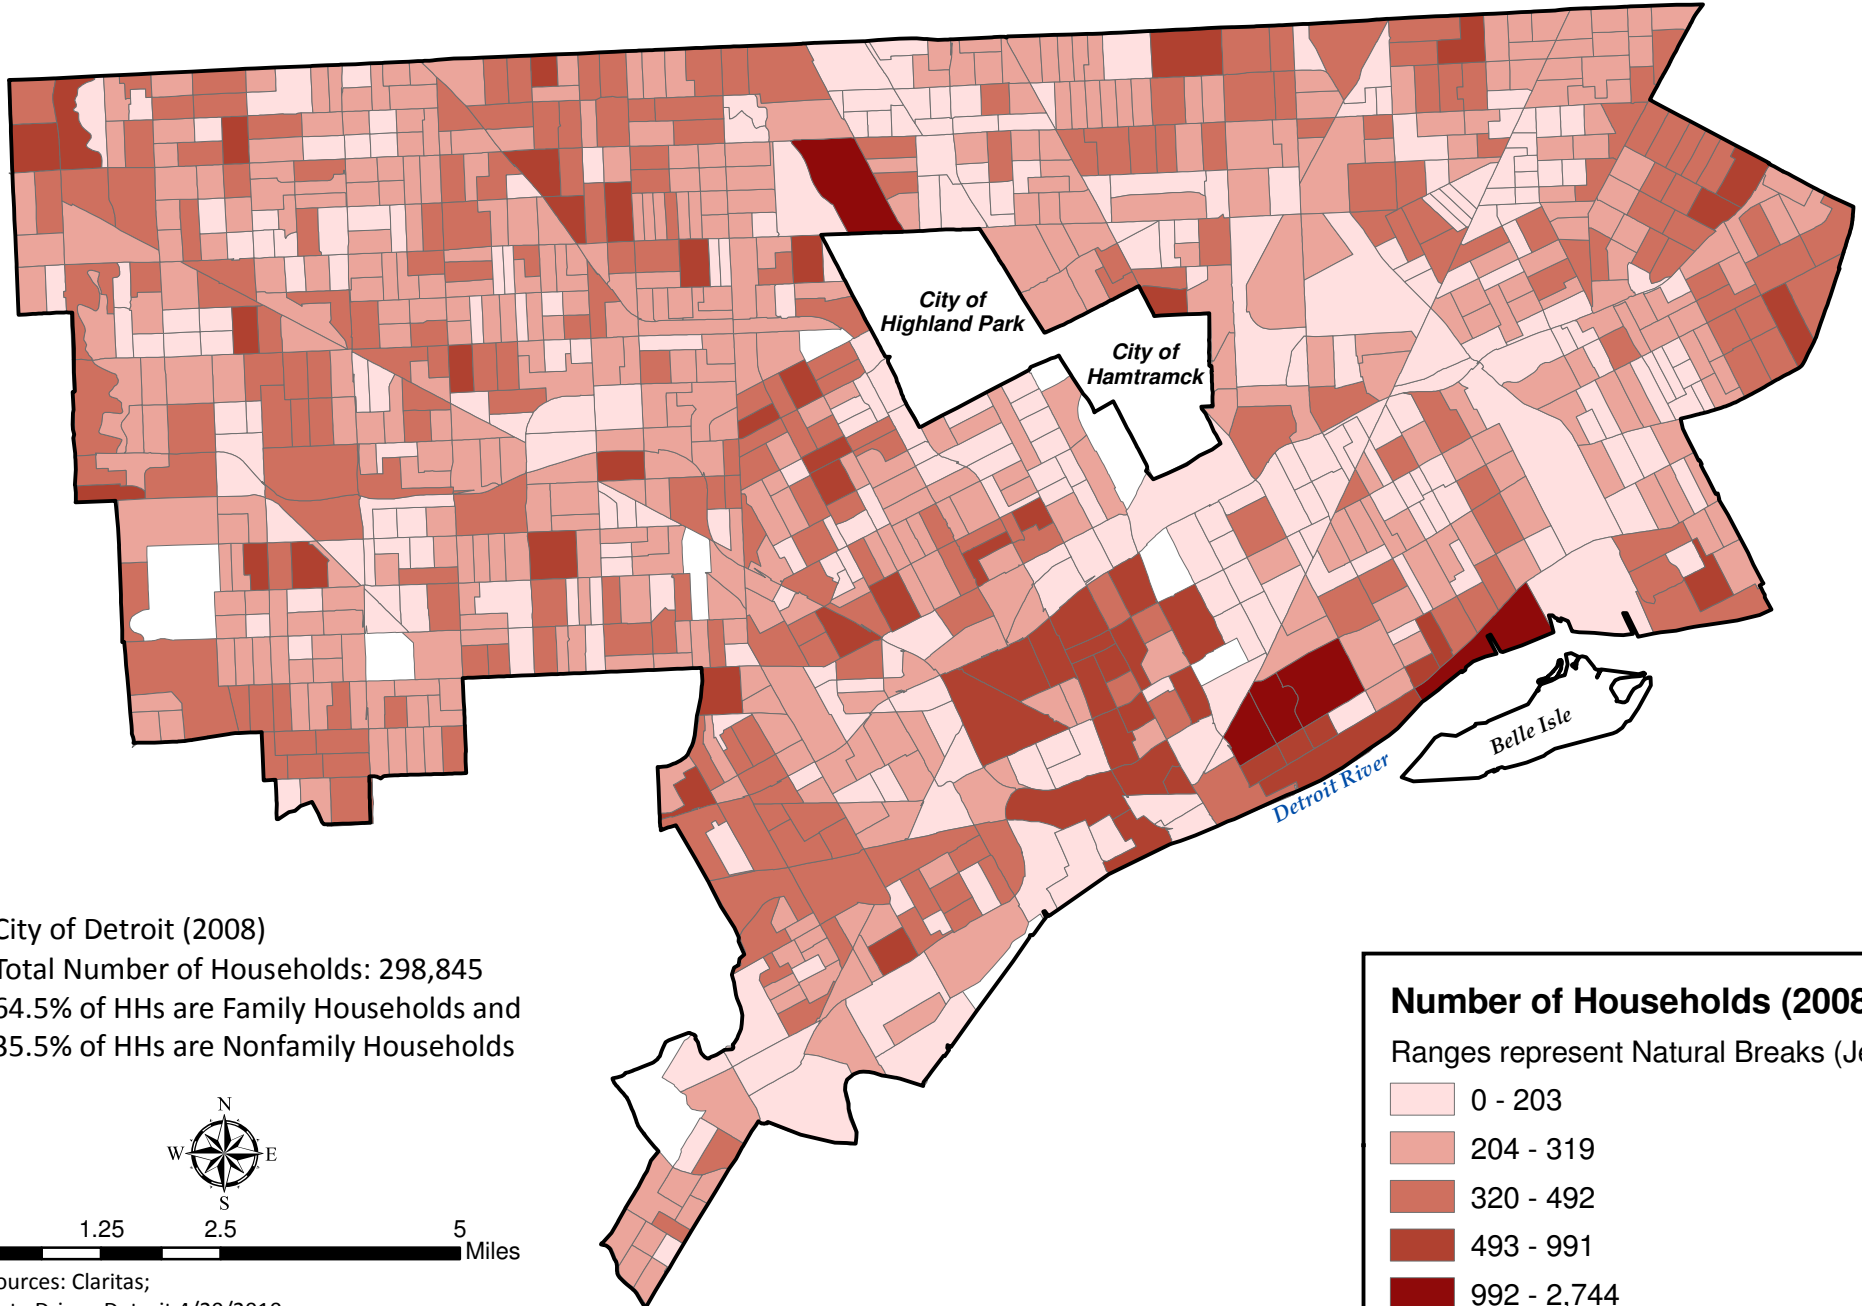

# Number of Households, by Census Block Group (2008)

## Detroit, Michigan

City of Detroit (2008)

Total Number of Households: 298,845

64.5% of HHs are Family Households and

35.5% of HHs are Nonfamily Households

0 1.25 2.5 5 Miles

Sources: Claritas;  
Data Driven Detroit 4/20/2010

### Number of Households (2008)

Ranges represent Natural Breaks (Jenks)

- 0 - 203
- 204 - 319
- 320 - 492
- 493 - 991
- 992 - 2,744