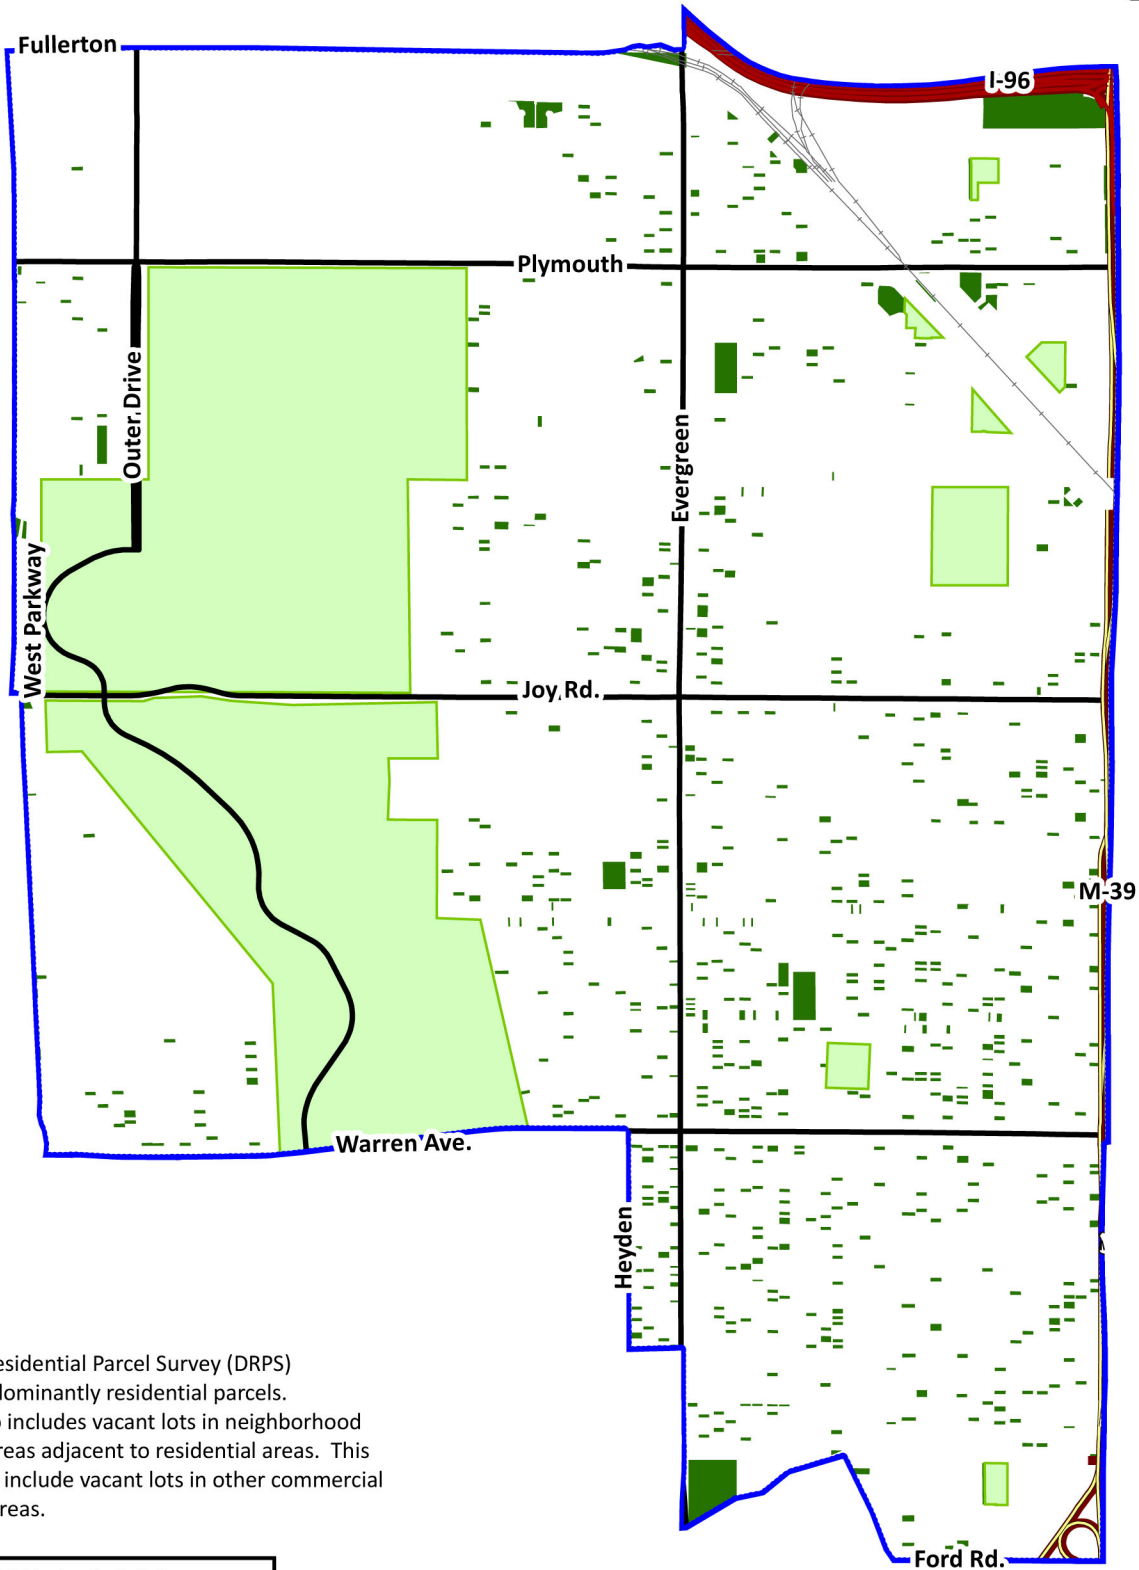

Vacant Lots with Overlay of City of Detroit Parks
 Cody Rouge Neighborhood, Detroit, Michigan

The Detroit Residential Parcel Survey (DRPS) surveyed predominantly residential parcels. The DRPS also includes vacant lots in neighborhood commercial areas adjacent to residential areas. This map does not include vacant lots in other commercial or industrial areas.

Sources: Detroit Residential Parcel Survey;
 Data Driven Detroit. 3/5/2010