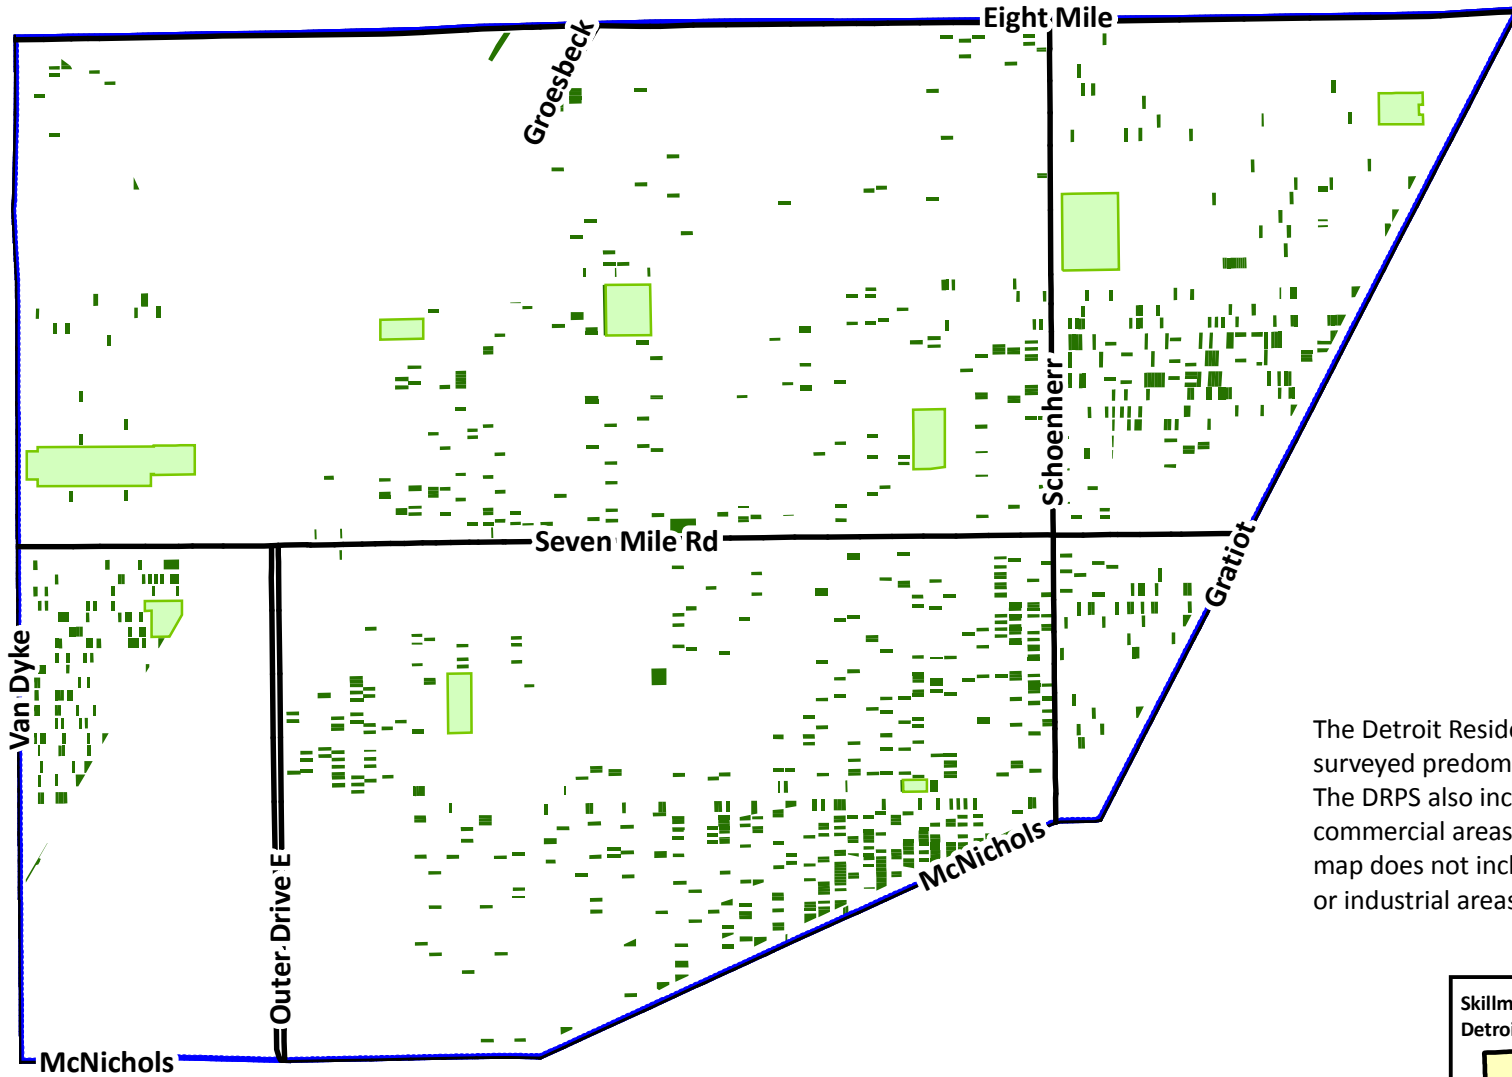

Vacant Lots with Overlay of City of Detroit Parks (2009) Osborn Neighborhood, Detroit, Michigan

The Detroit Residential Parcel Survey (DRPS) surveyed predominantly residential parcels. The DRPS also includes vacant lots in neighborhood commercial areas adjacent to residential areas. This map does not include vacant lots in other commercial or industrial areas.