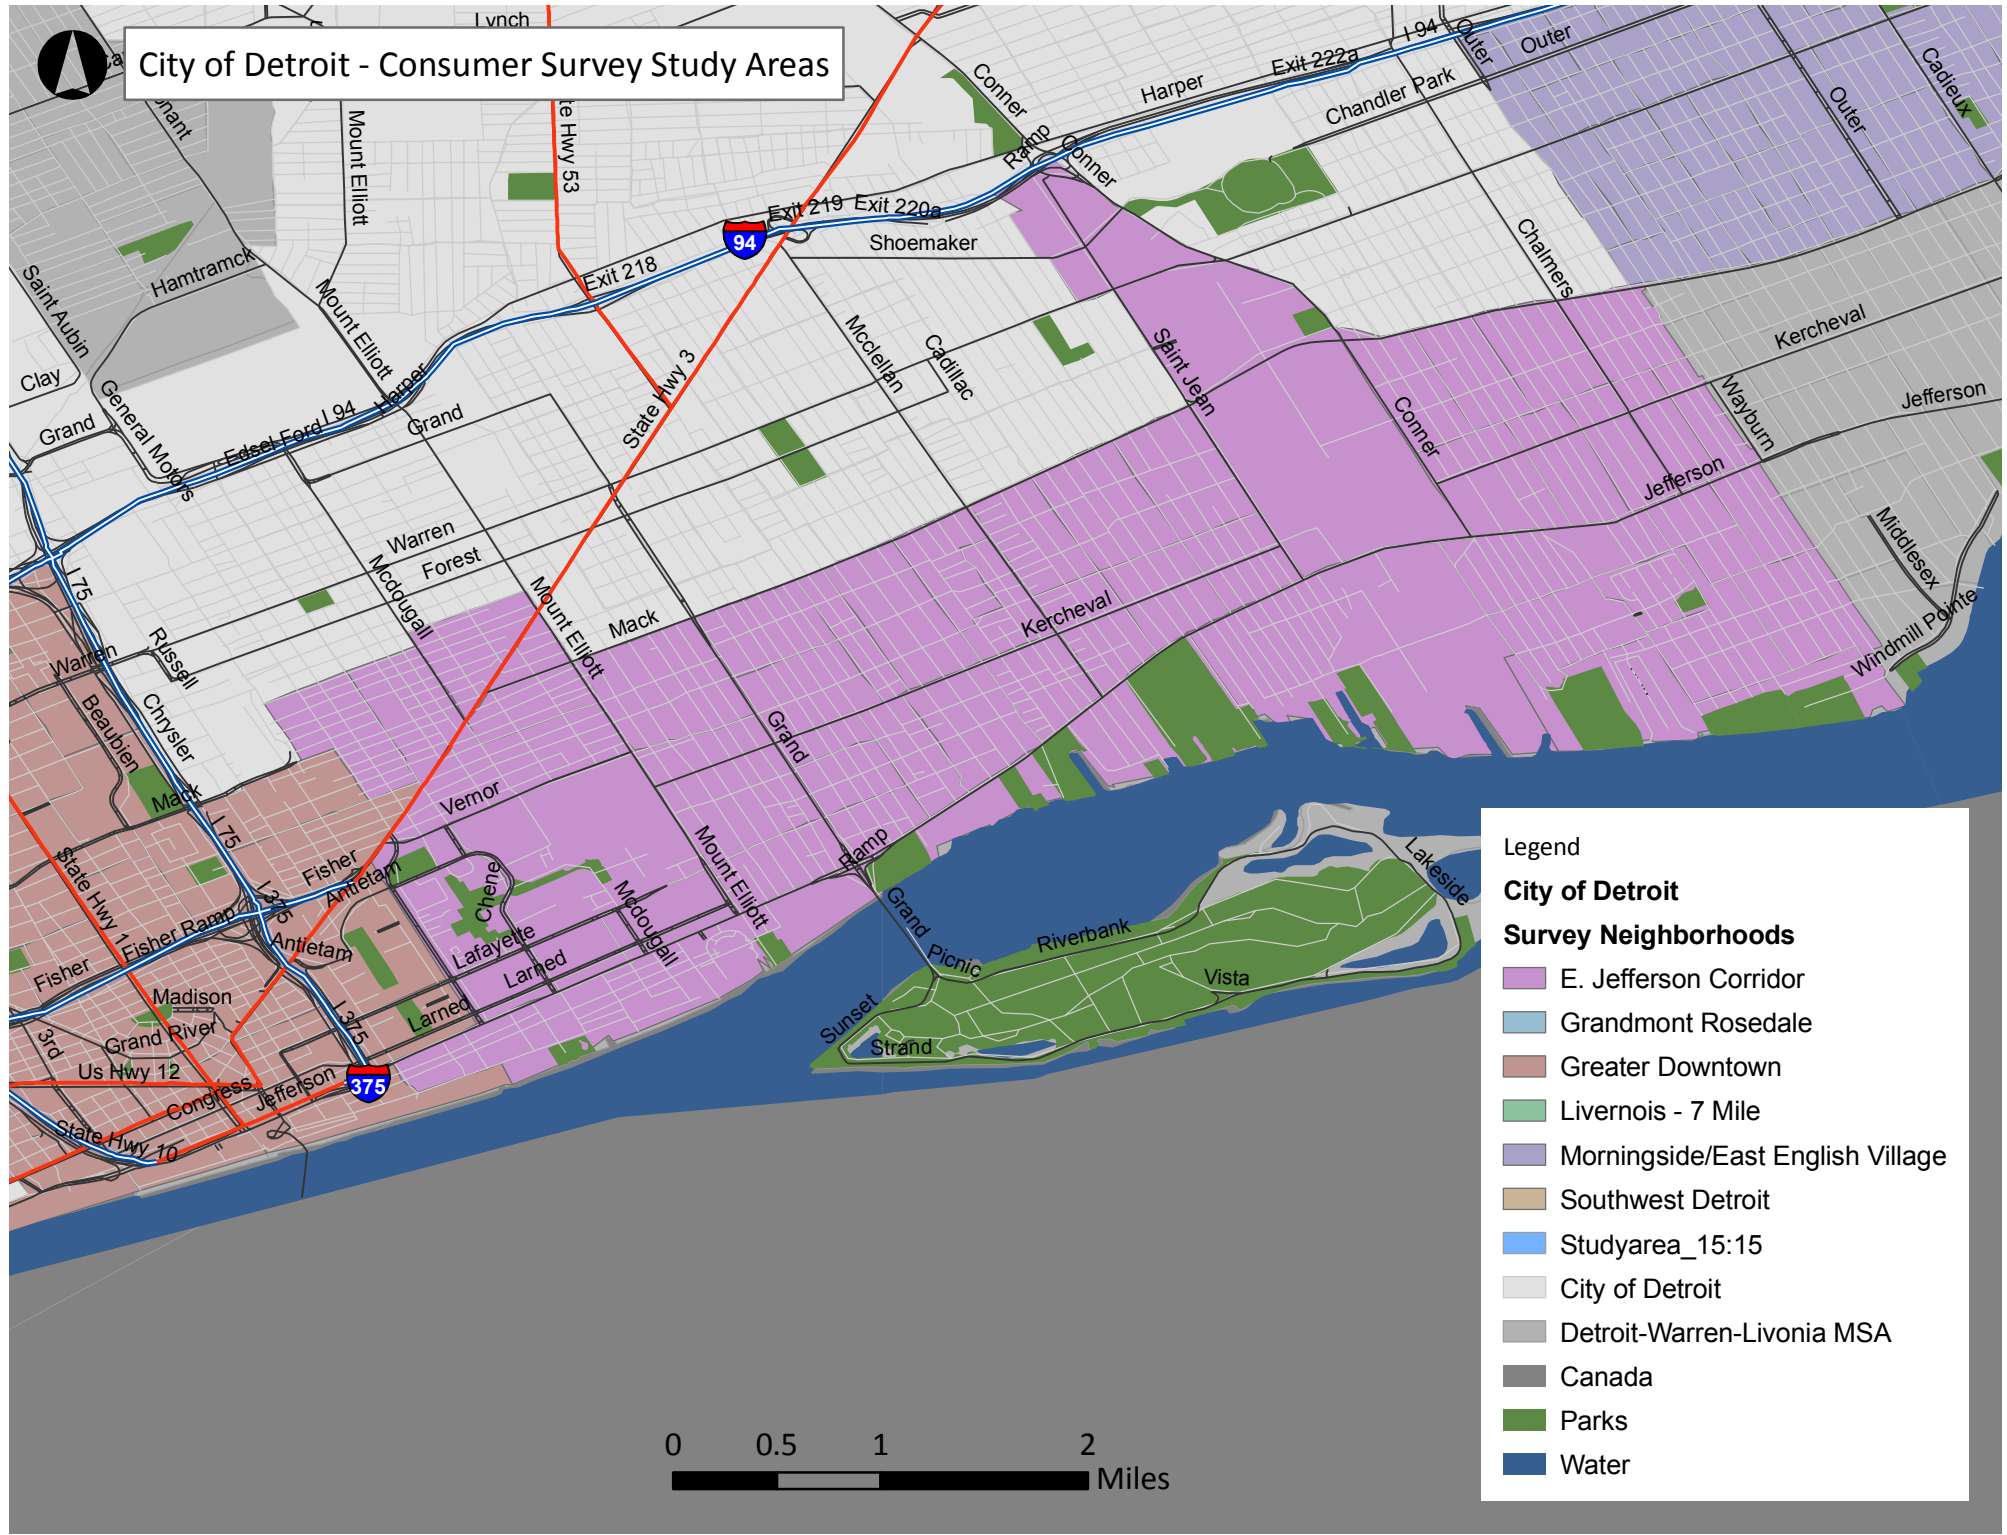

City of Detroit - Consumer Survey Study Areas

Legend

City of Detroit

Survey Neighborhoods

- E. Jefferson Corridor
- Grandmont Rosedale
- Greater Downtown
- Livernois - 7 Mile
- Morningside/East English Village
- Southwest Detroit
- Studyarea_15:15

City of Detroit

Detroit-Warren-Livonia MSA

Canada

Parks

Water