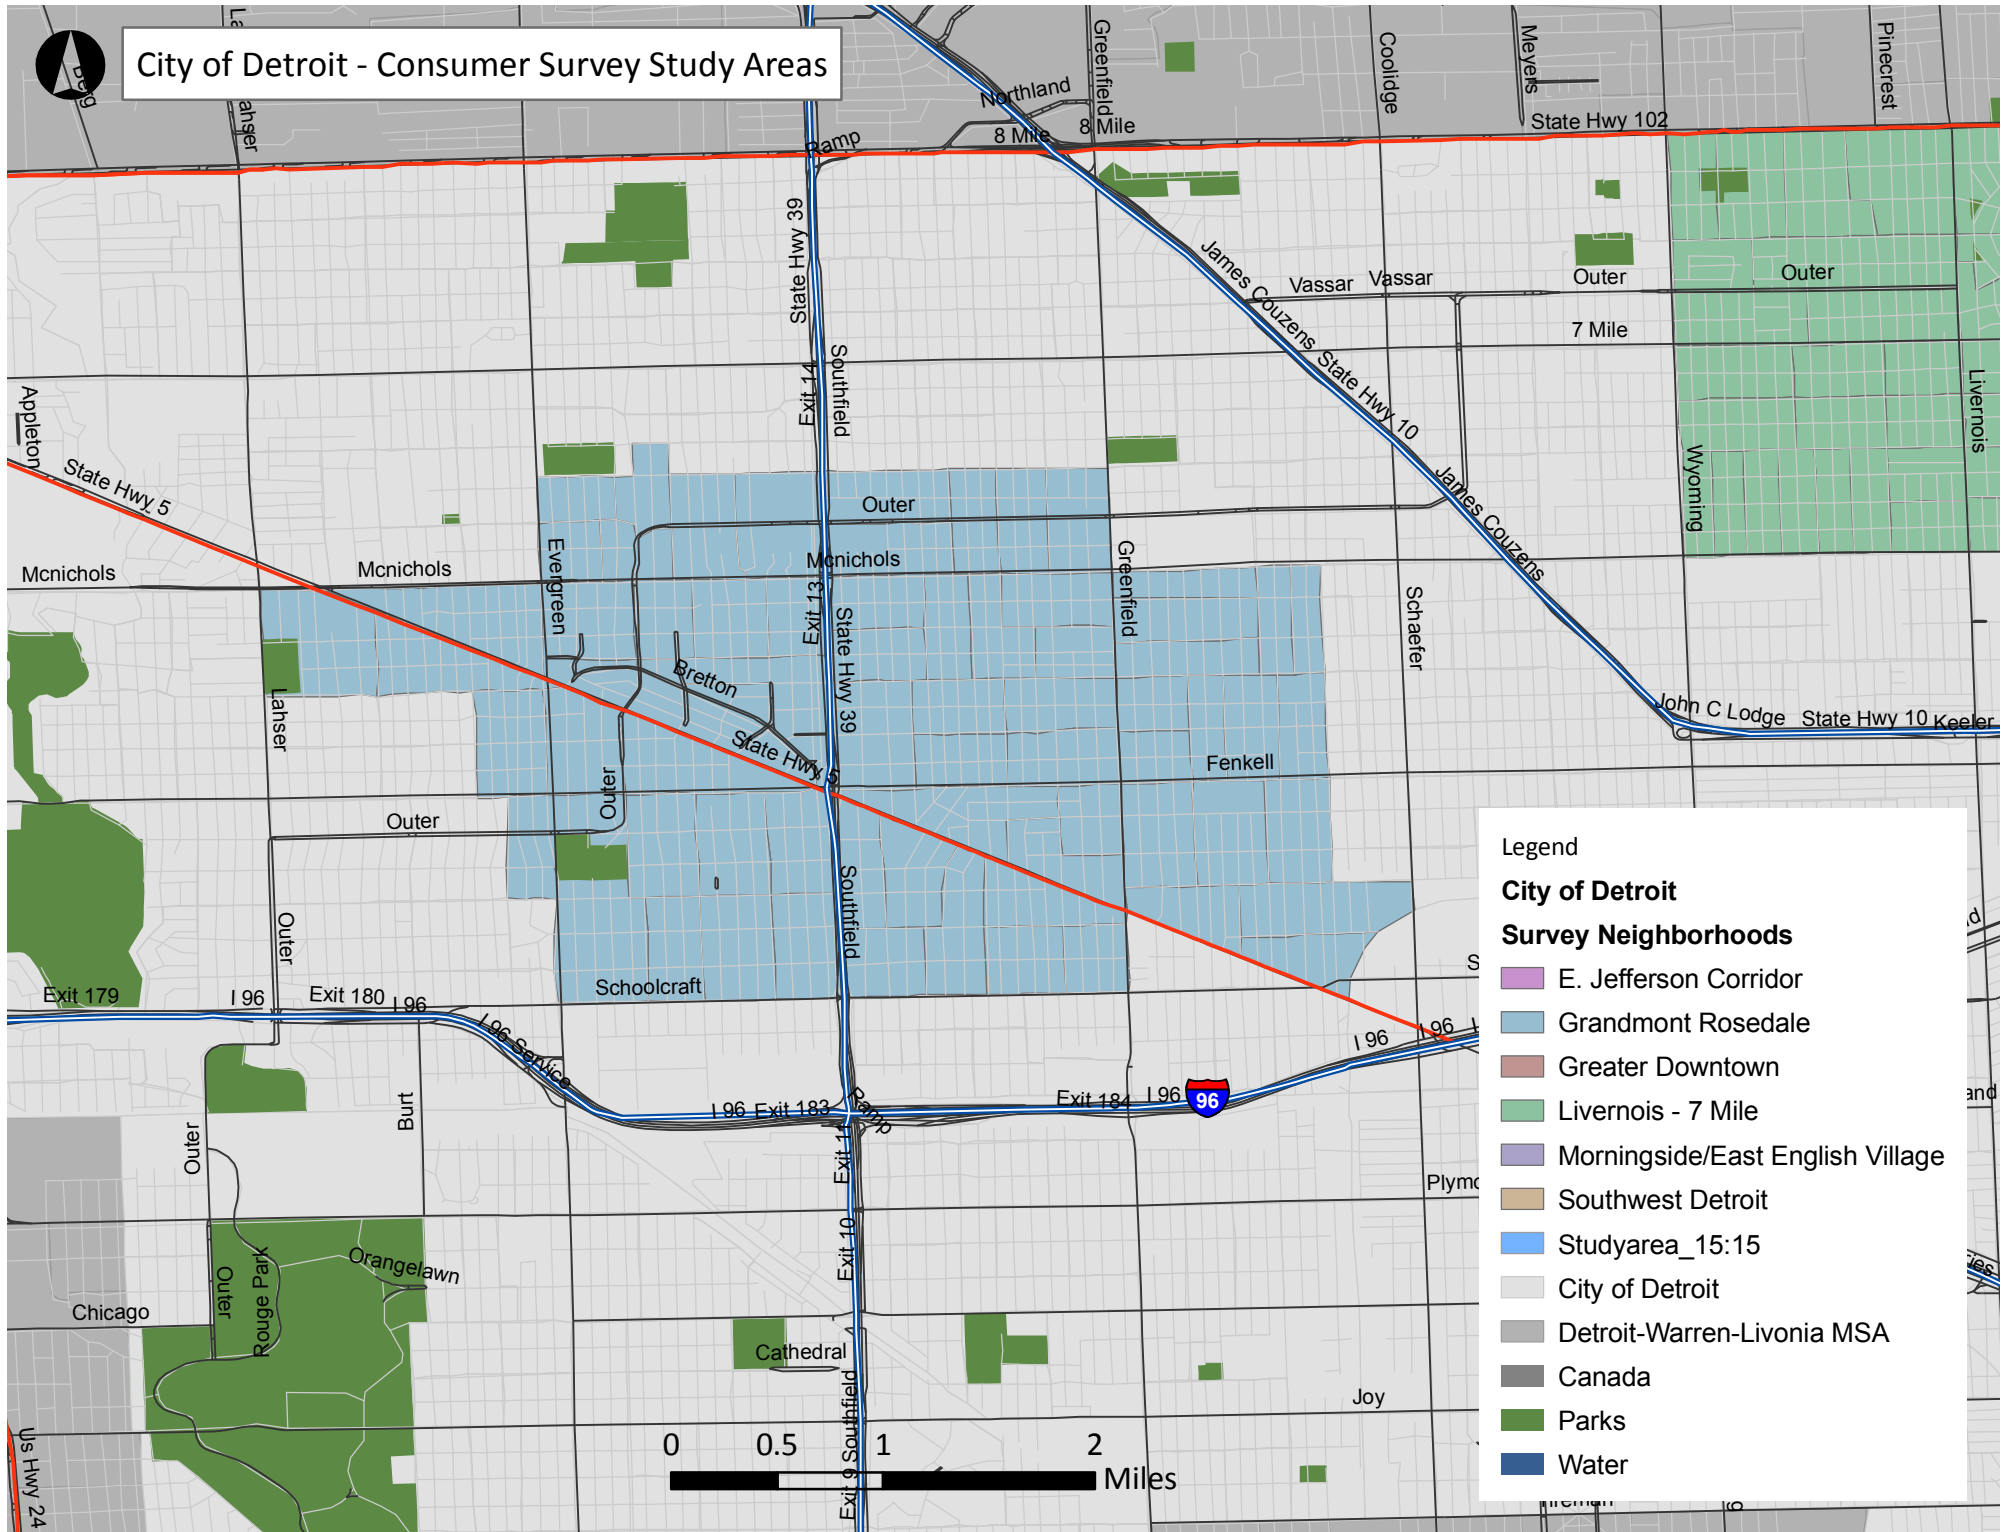

City of Detroit - Consumer Survey Study Areas

Legend

City of Detroit

Survey Neighborhoods

- E. Jefferson Corridor
- Grandmont Rosedale
- Greater Downtown
- Livornois - 7 Mile
- Morningside/East English Village
- Southwest Detroit
- Studyarea_15:15
- City of Detroit
- Detroit-Warren-Livonia MSA
- Canada
- Parks
- Water