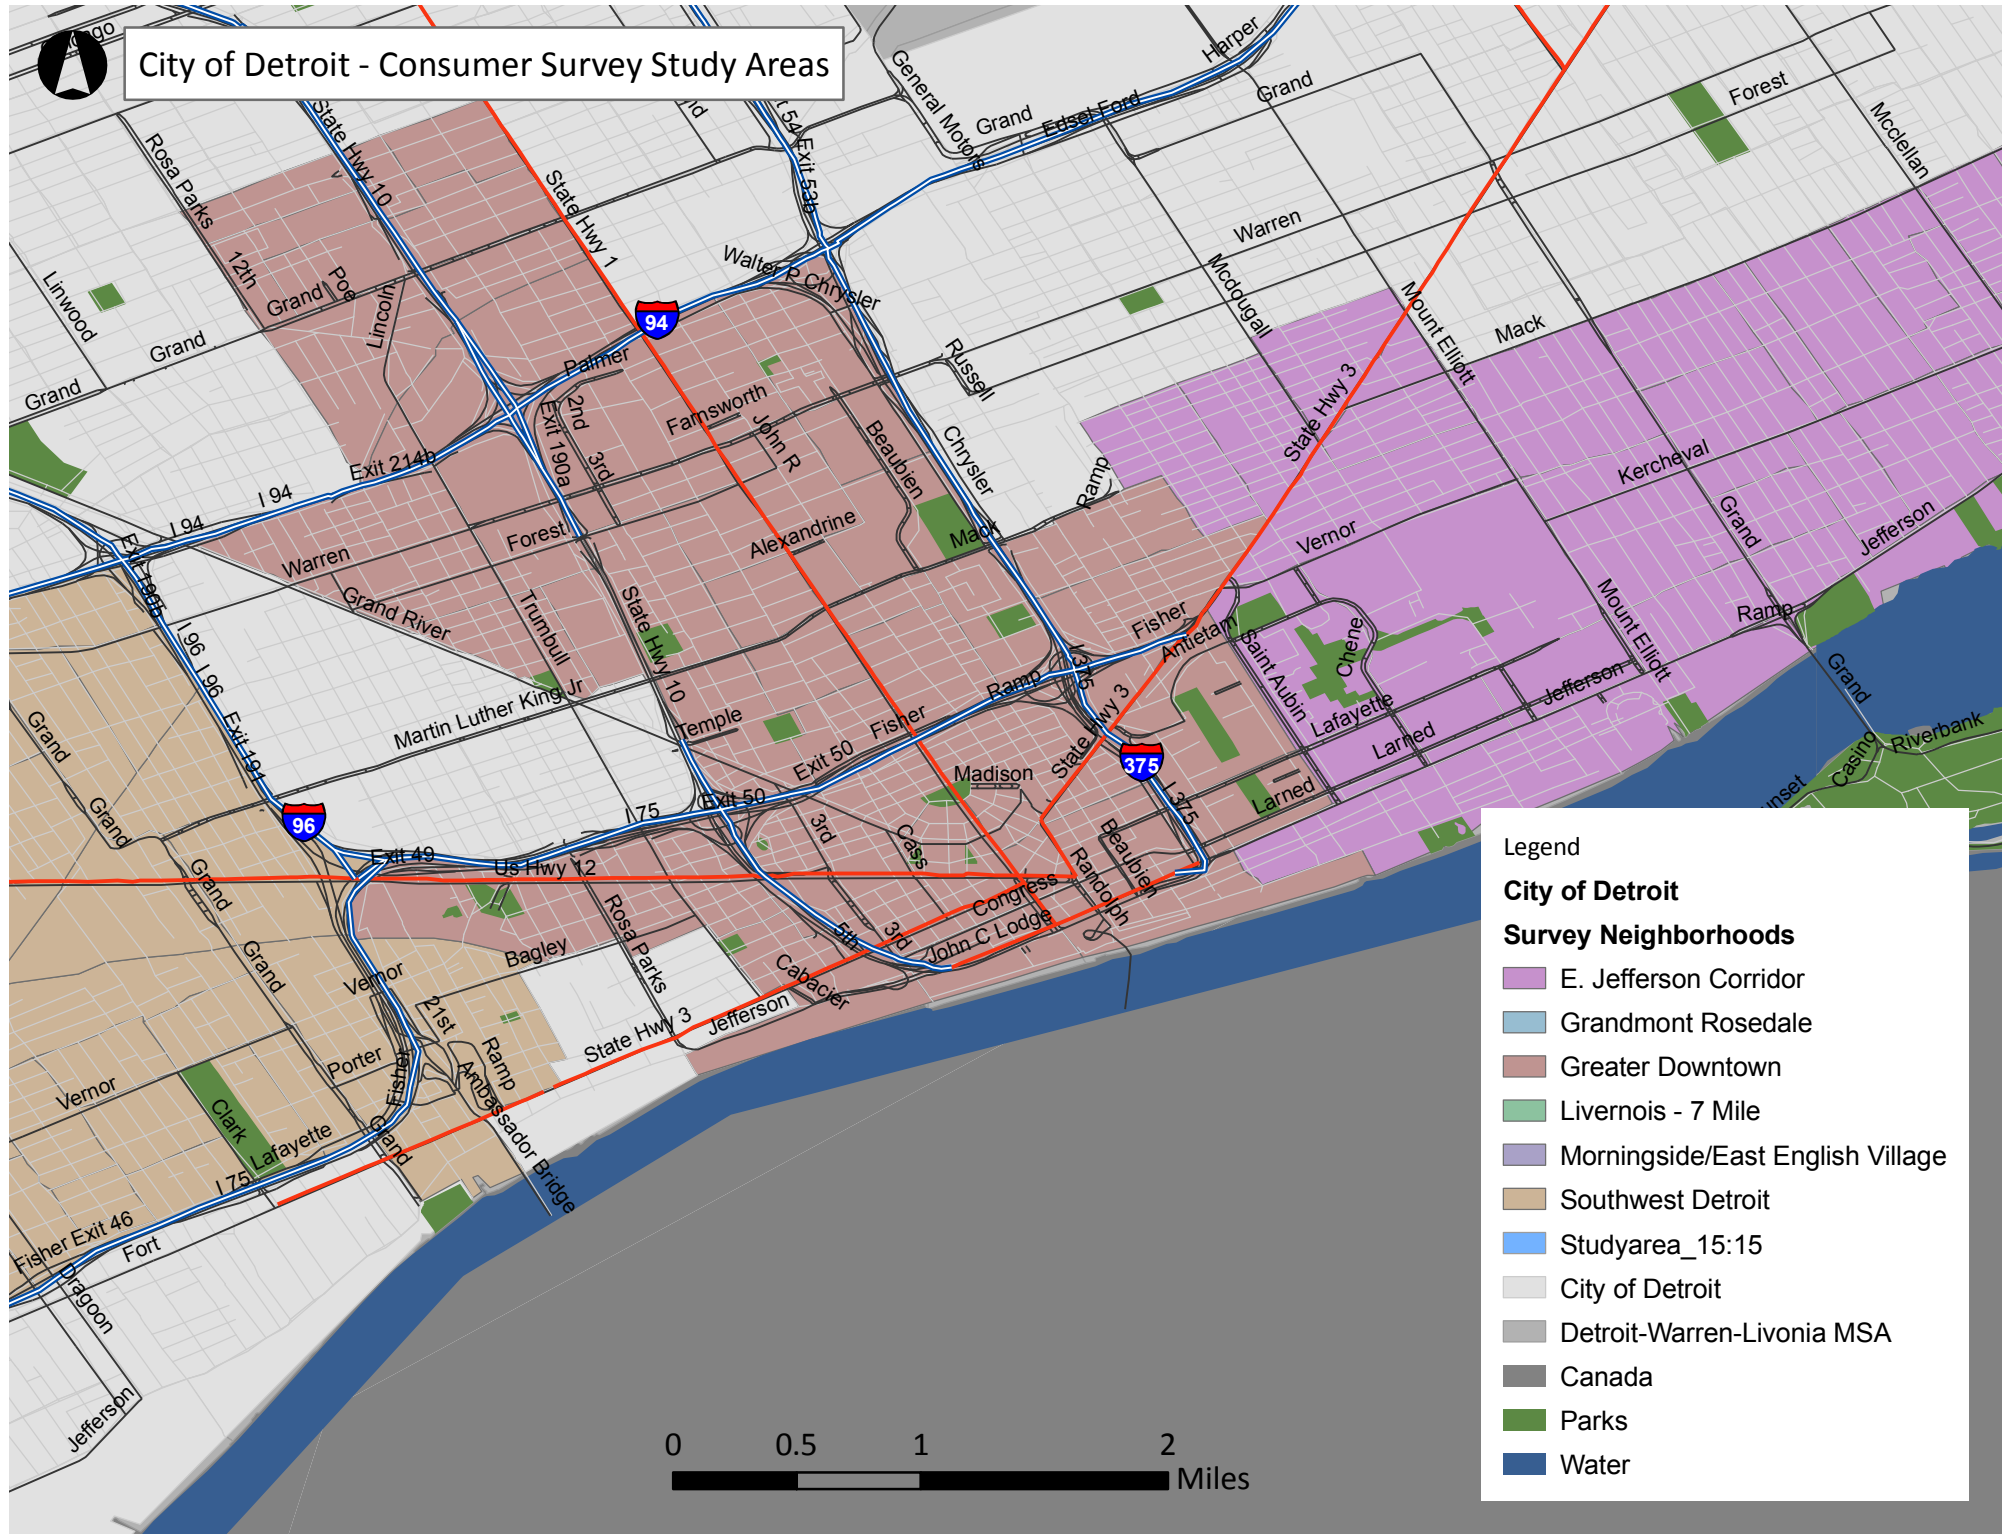

City of Detroit - Consumer Survey Study Areas

Legend

- City of Detroit**
- Survey Neighborhoods**
 - E. Jefferson Corridor
 - Grandmont Rosedale
 - Greater Downtown
 - Livernois - 7 Mile
 - Morningside/East English Village
 - Southwest Detroit
 - Studyarea_15:15
- City of Detroit
- Detroit-Warren-Livonia MSA
- Canada
- Parks
- Water