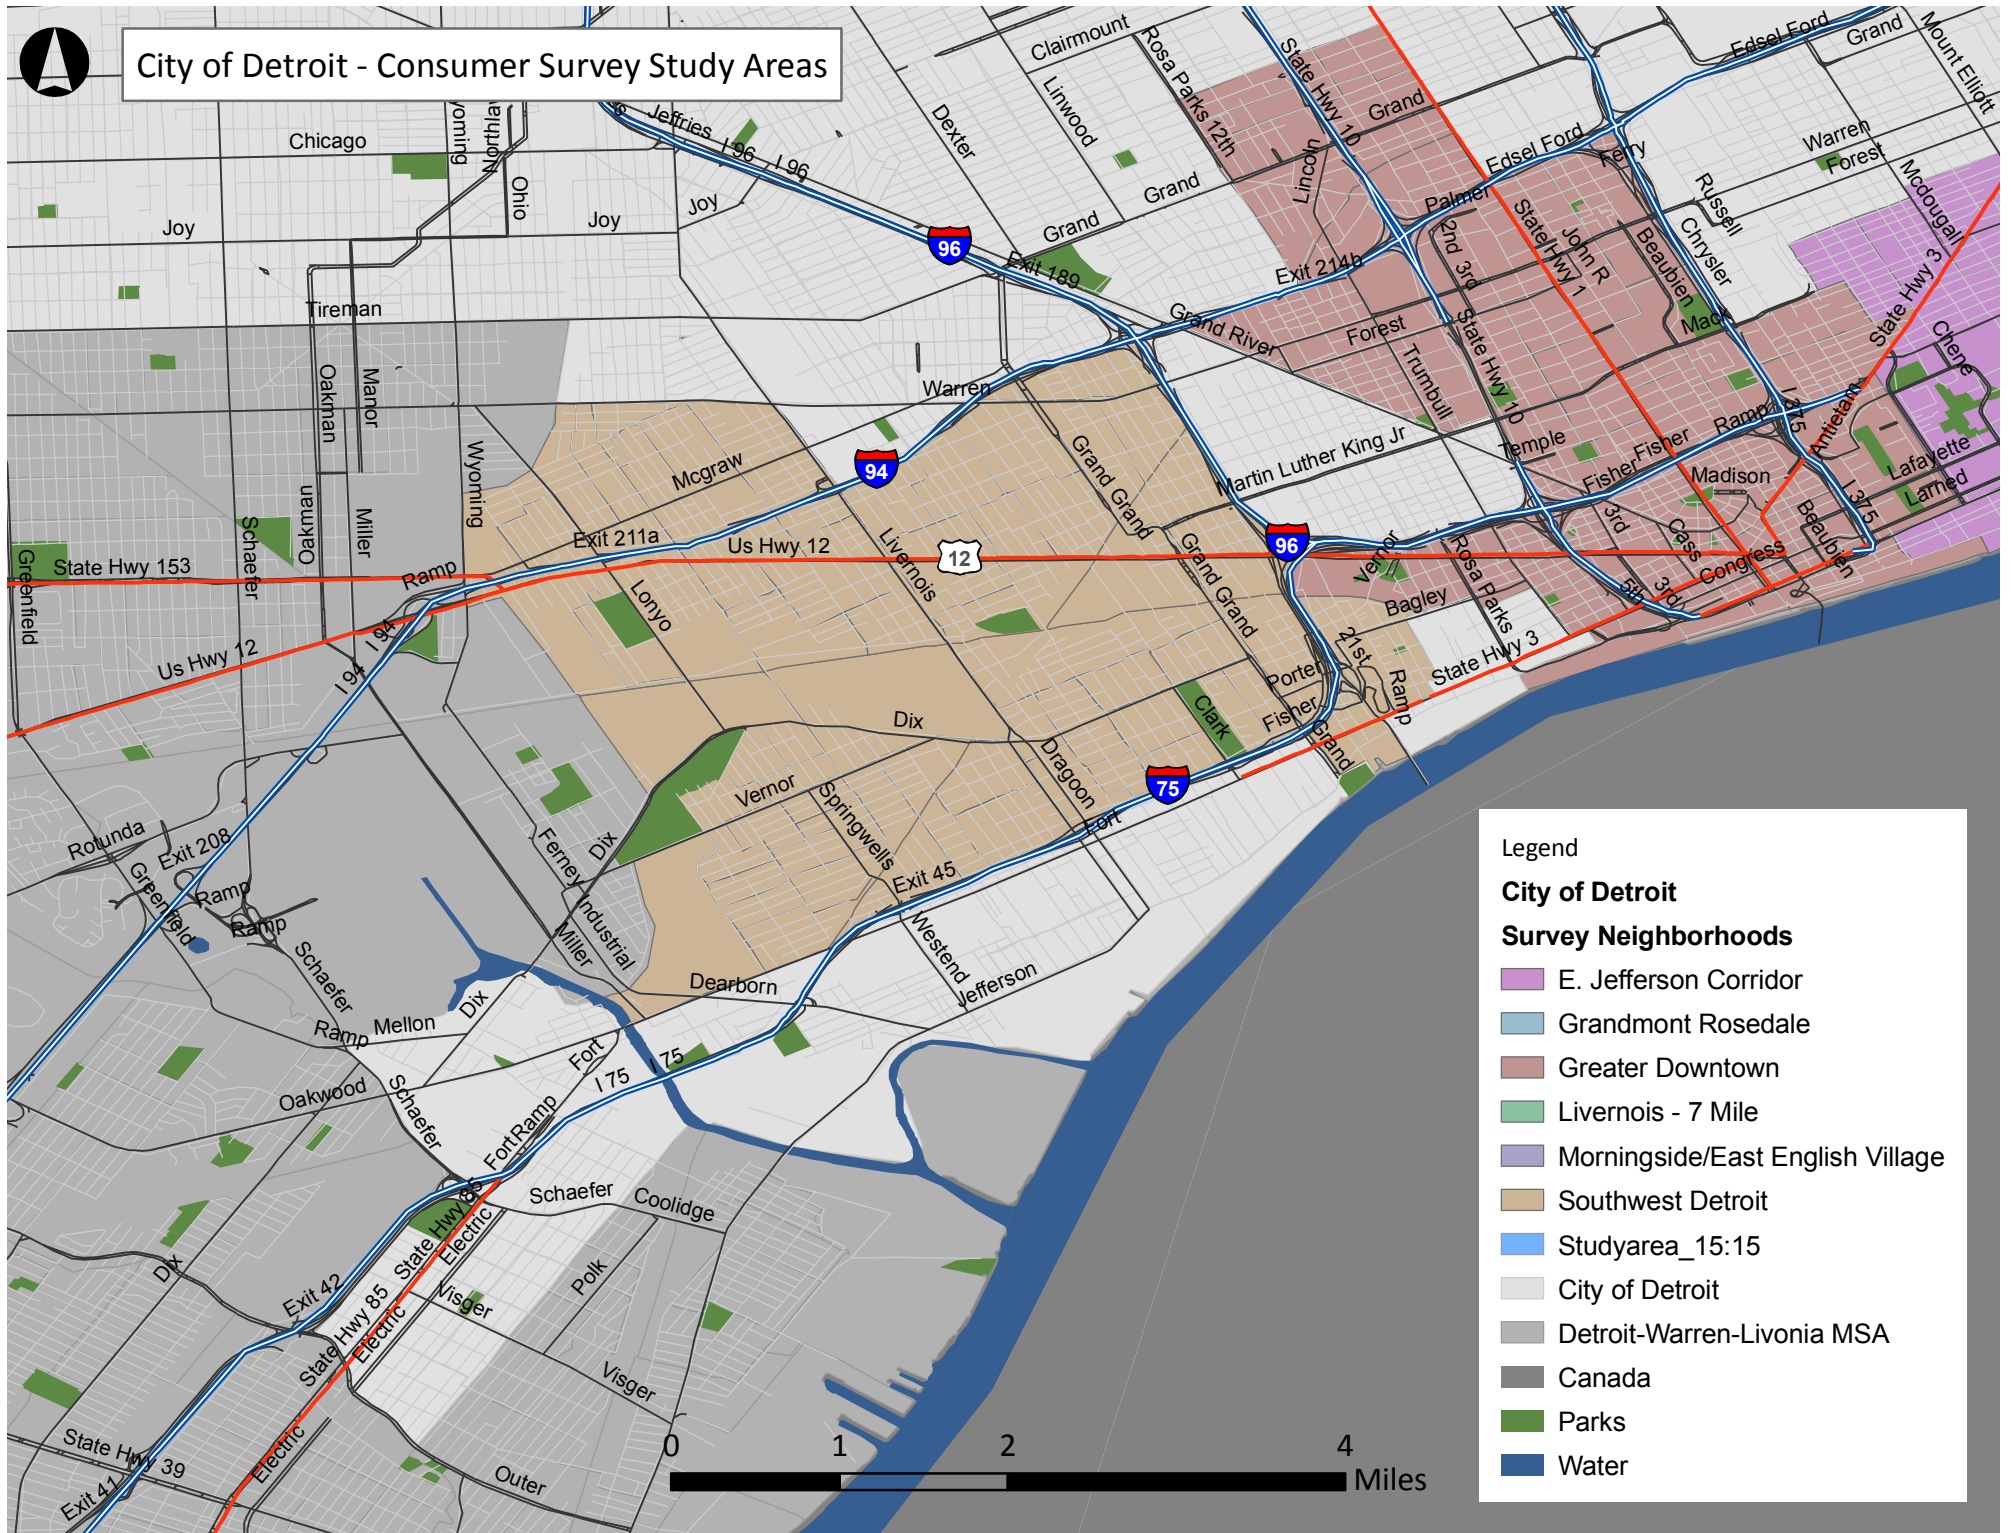

City of Detroit - Consumer Survey Study Areas

Legend

City of Detroit

Survey Neighborhoods

- E. Jefferson Corridor
- Grandmont Rosedale
- Greater Downtown
- Livernois - 7 Mile
- Morningside/East English Village
- Southwest Detroit
- Studyarea_15:15
- City of Detroit
- Detroit-Warren-Livonia MSA
- Canada
- Parks
- Water