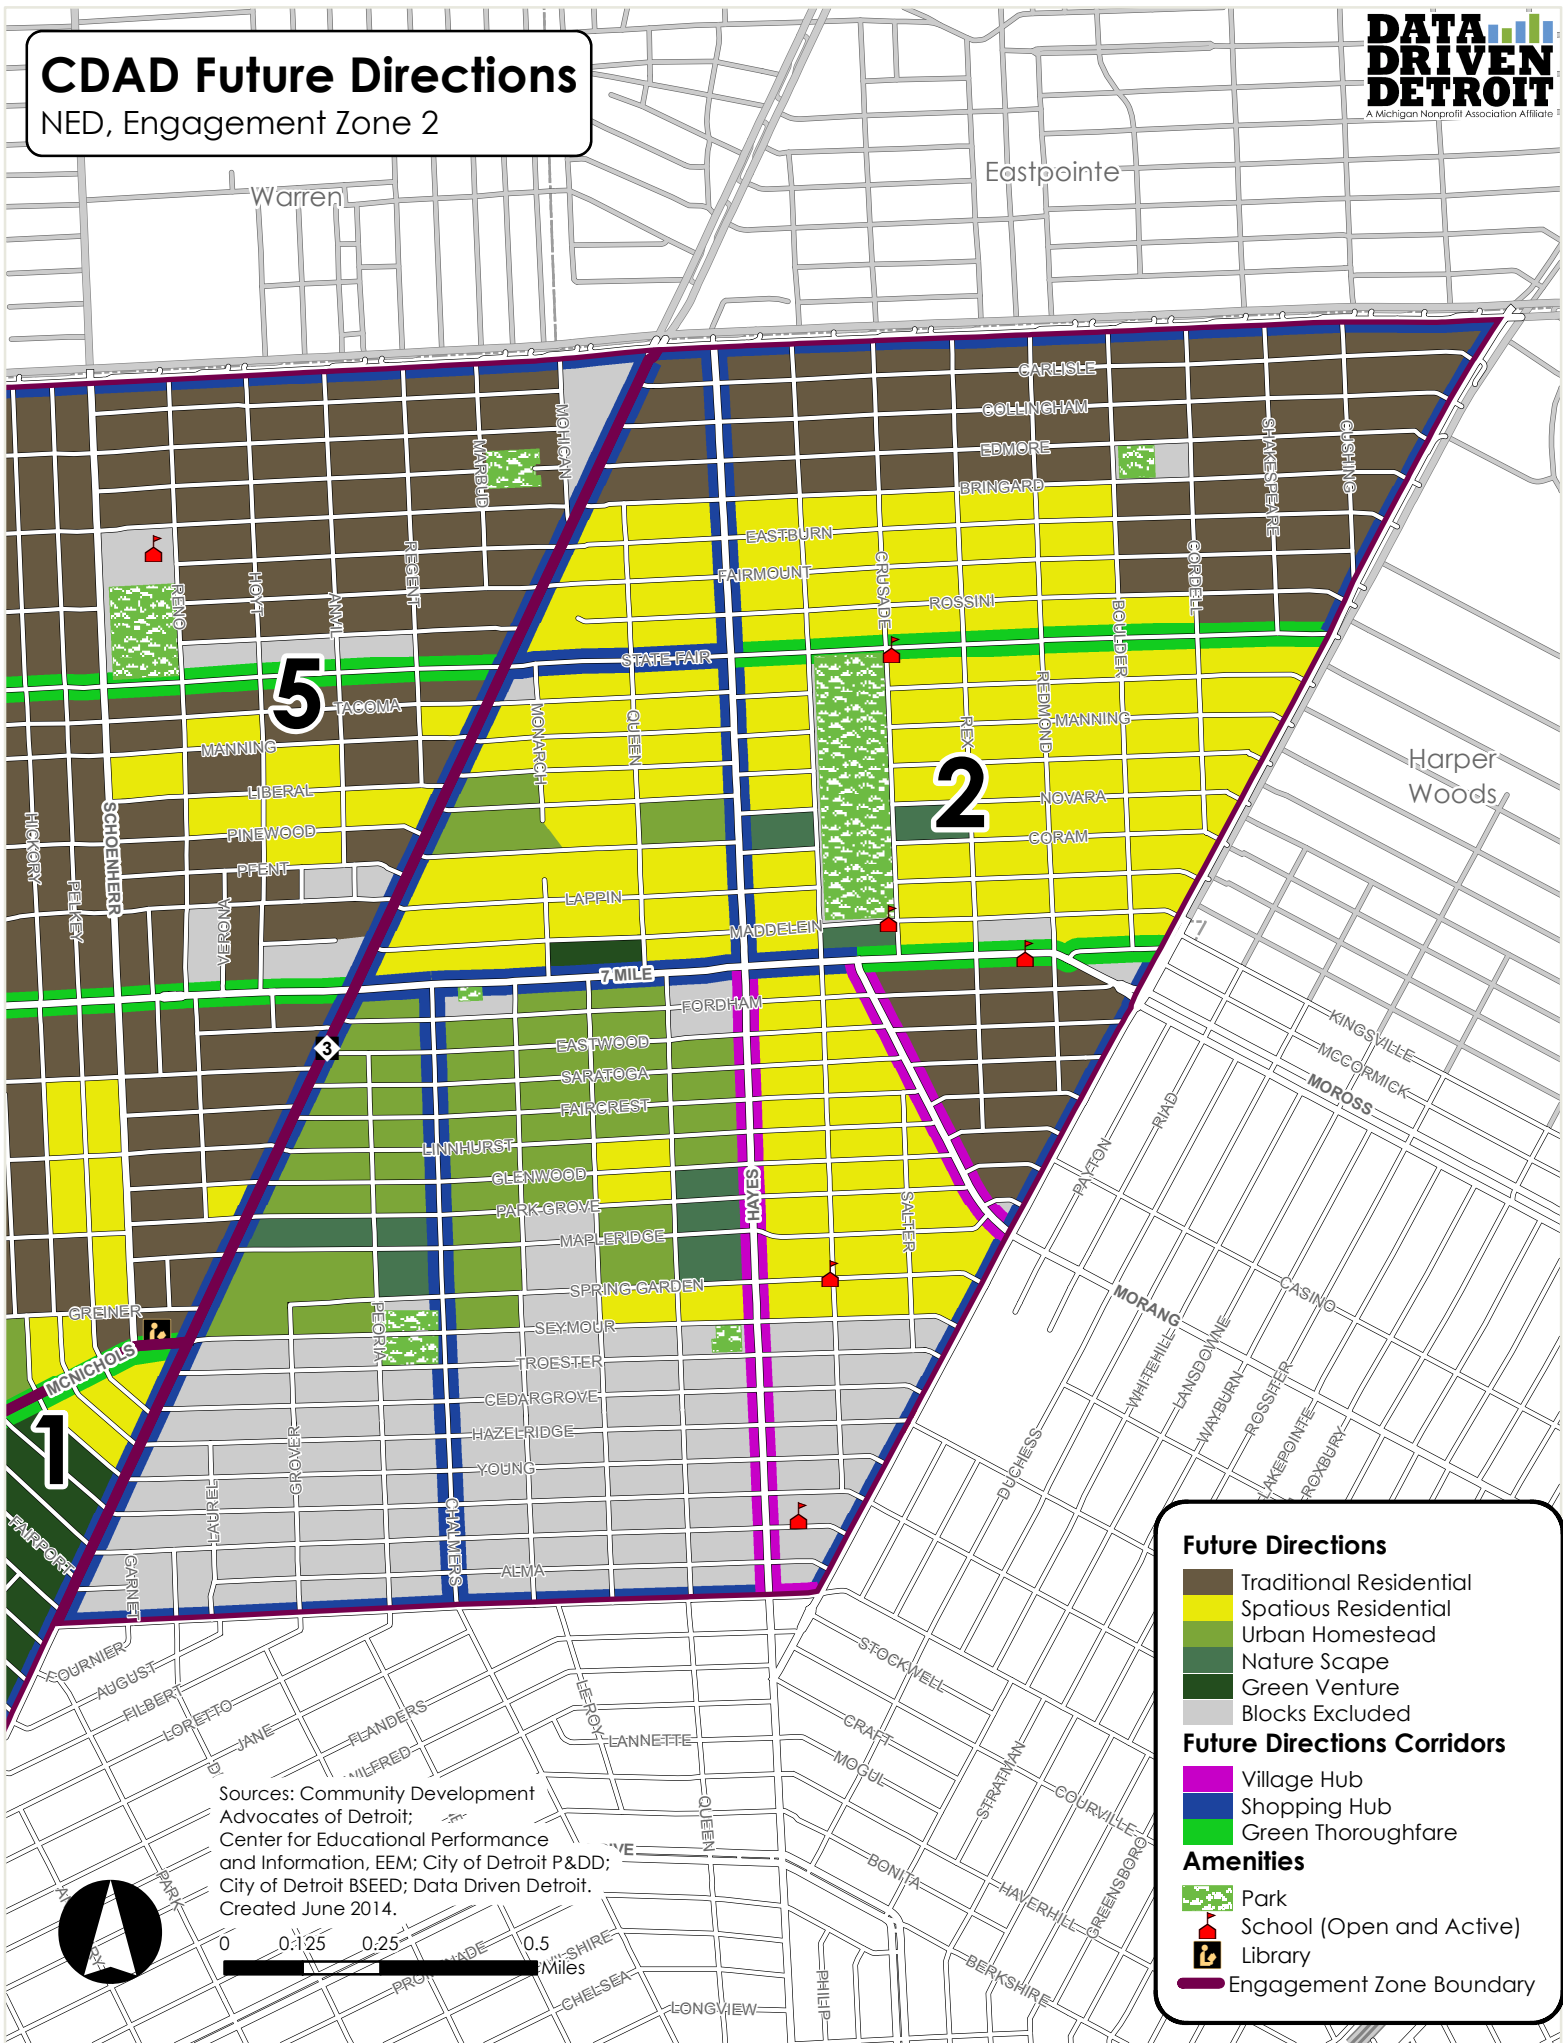

# CDAD Future Directions

NED, Engagement Zone 2

Sources: Community Development Advocates of Detroit; Center for Educational Performance and Information, EEM; City of Detroit P&DD; City of Detroit BSEED; Data Driven Detroit. Created June 2014.

**Future Directions**

- Traditional Residential
- Spacious Residential
- Urban Homestead
- Nature Scope
- Green Venture
- Blocks Excluded

**Future Directions Corridors**

- Village Hub
- Shopping Hub
- Green Thoroughfare

**Amenities**

- Park
- School (Open and Active)
- Library
- Engagement Zone Boundary