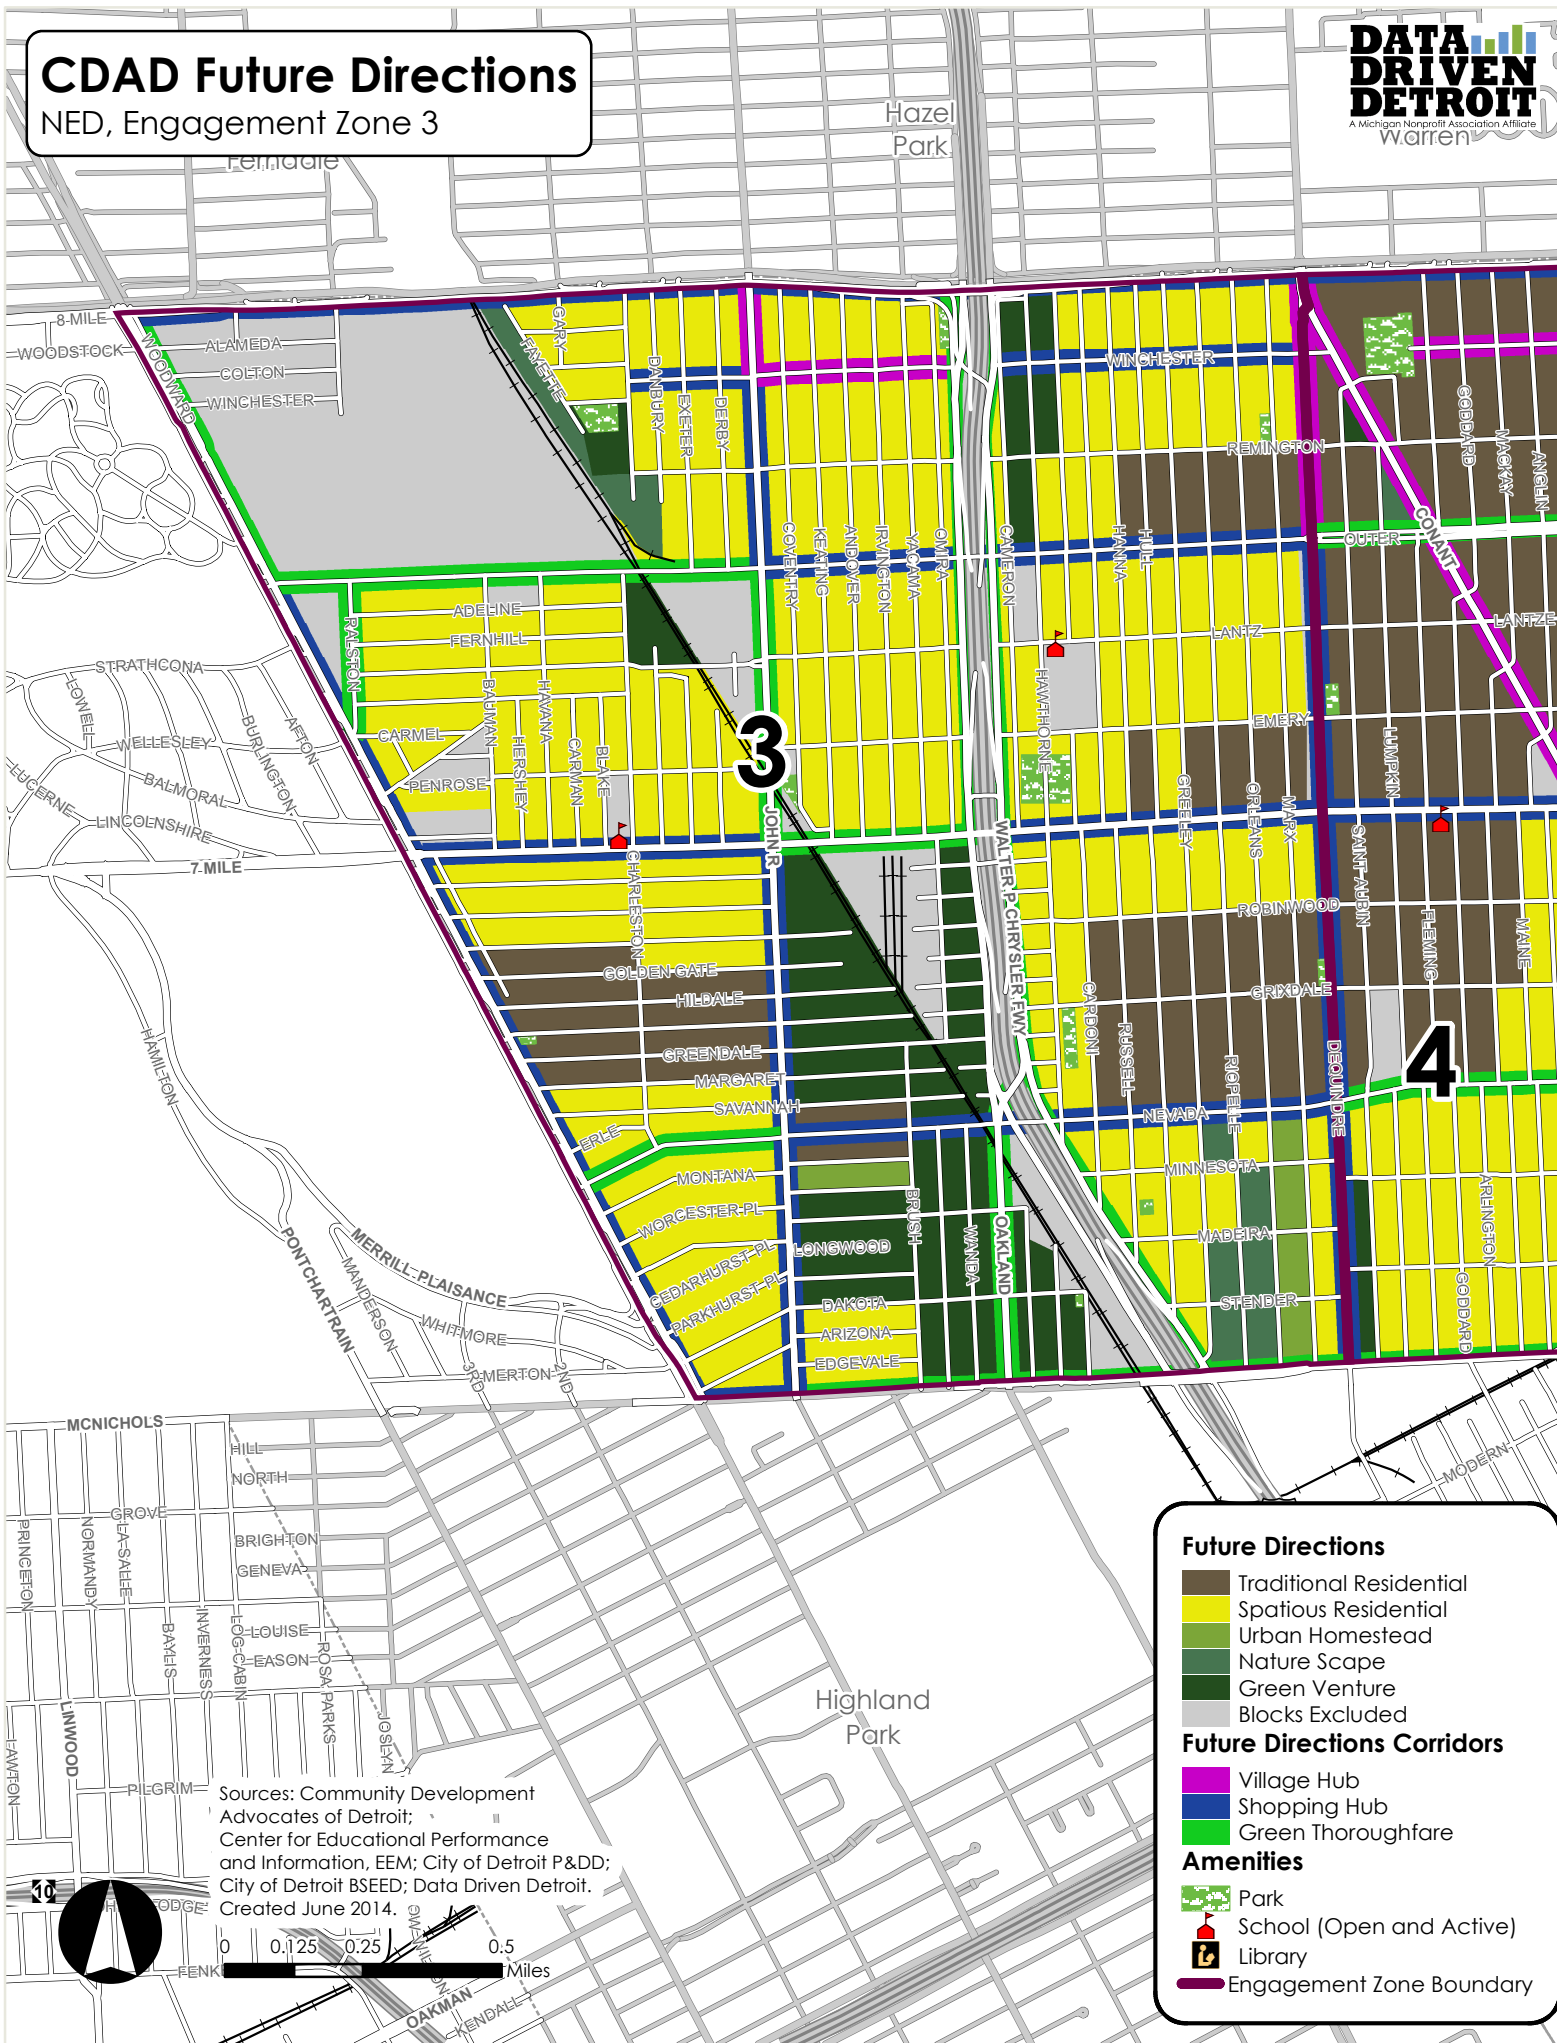

CDAD Future Directions

NED, Engagement Zone 3

Future Directions

- Traditional Residential
- Spacious Residential
- Urban Homestead
- Nature Scope
- Green Venture
- Blocks Excluded

Future Directions Corridors

- Village Hub
- Shopping Hub
- Green Thoroughfare

Amenities

- Park
- School (Open and Active)
- Library
- Engagement Zone Boundary

Sources: Community Development Advocates of Detroit; Center for Educational Performance and Information, EEM; City of Detroit Pⅅ City of Detroit BSEED; Data Driven Detroit. Created June 2014.