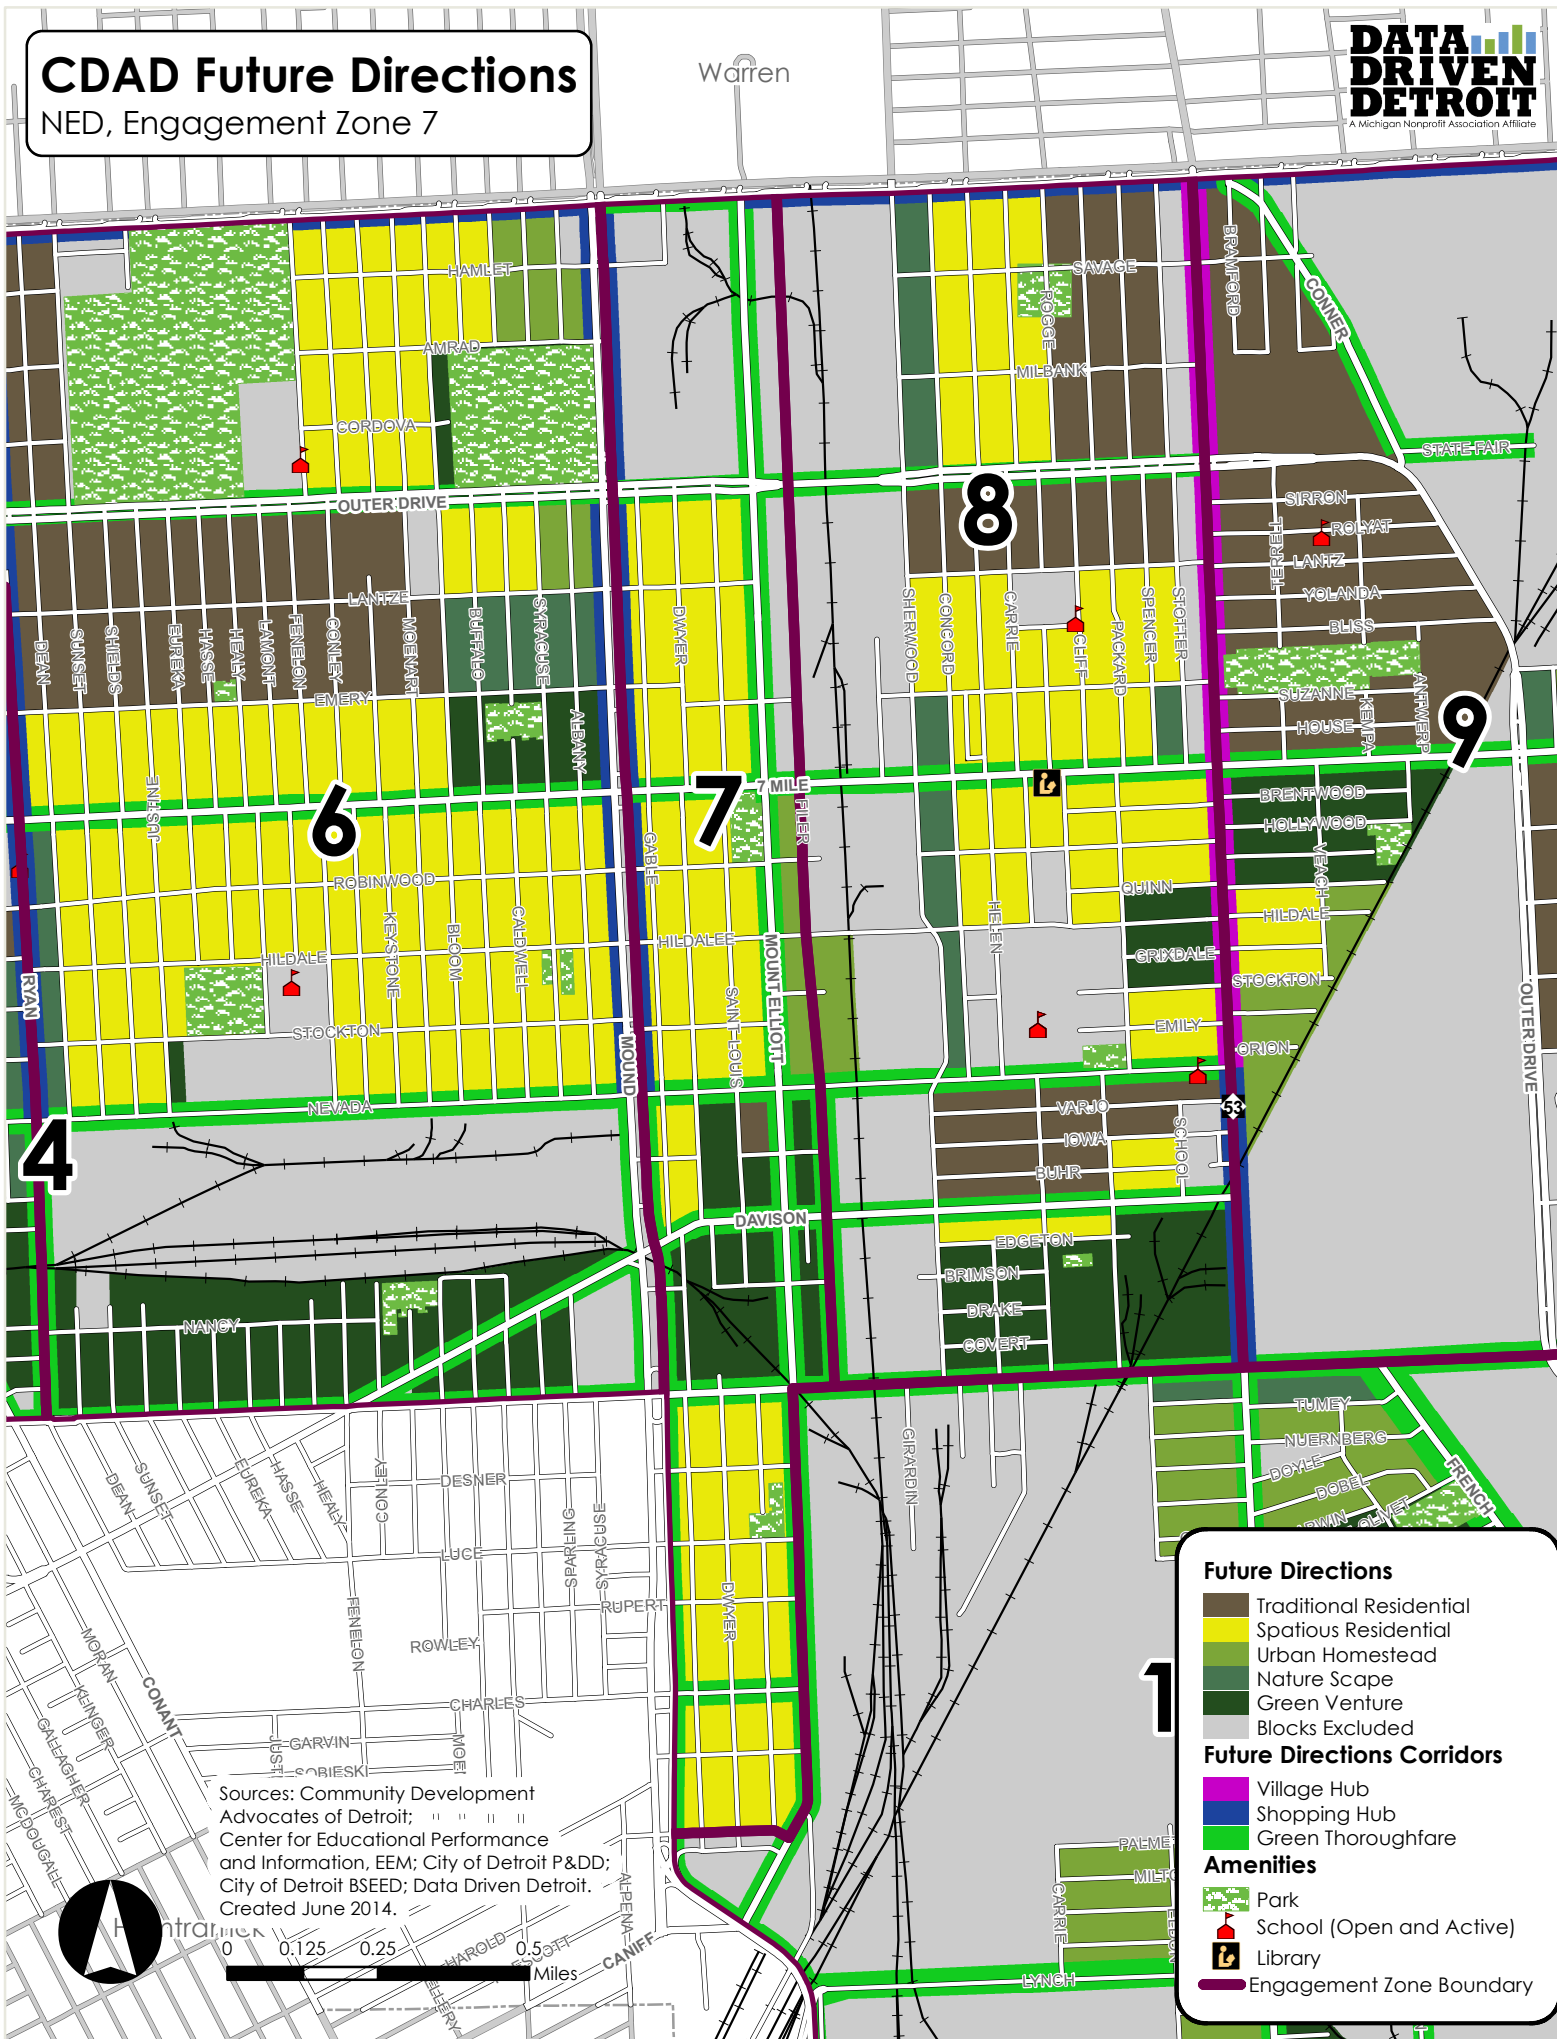

CDAD Future Directions

NED, Engagement Zone 7

Sources: Community Development Advocates of Detroit; Center for Educational Performance and Information, EEM; City of Detroit Pⅅ City of Detroit BSEED; Data Driven Detroit. Created June 2014.

Future Directions

- Traditional Residential
- Spacious Residential
- Urban Homestead
- Nature Scape
- Green Venture
- Blocks Excluded

Future Directions Corridors

- Village Hub
- Shopping Hub
- Green Thoroughfare

Amenities

- Park
- School (Open and Active)
- Library
- Engagement Zone Boundary