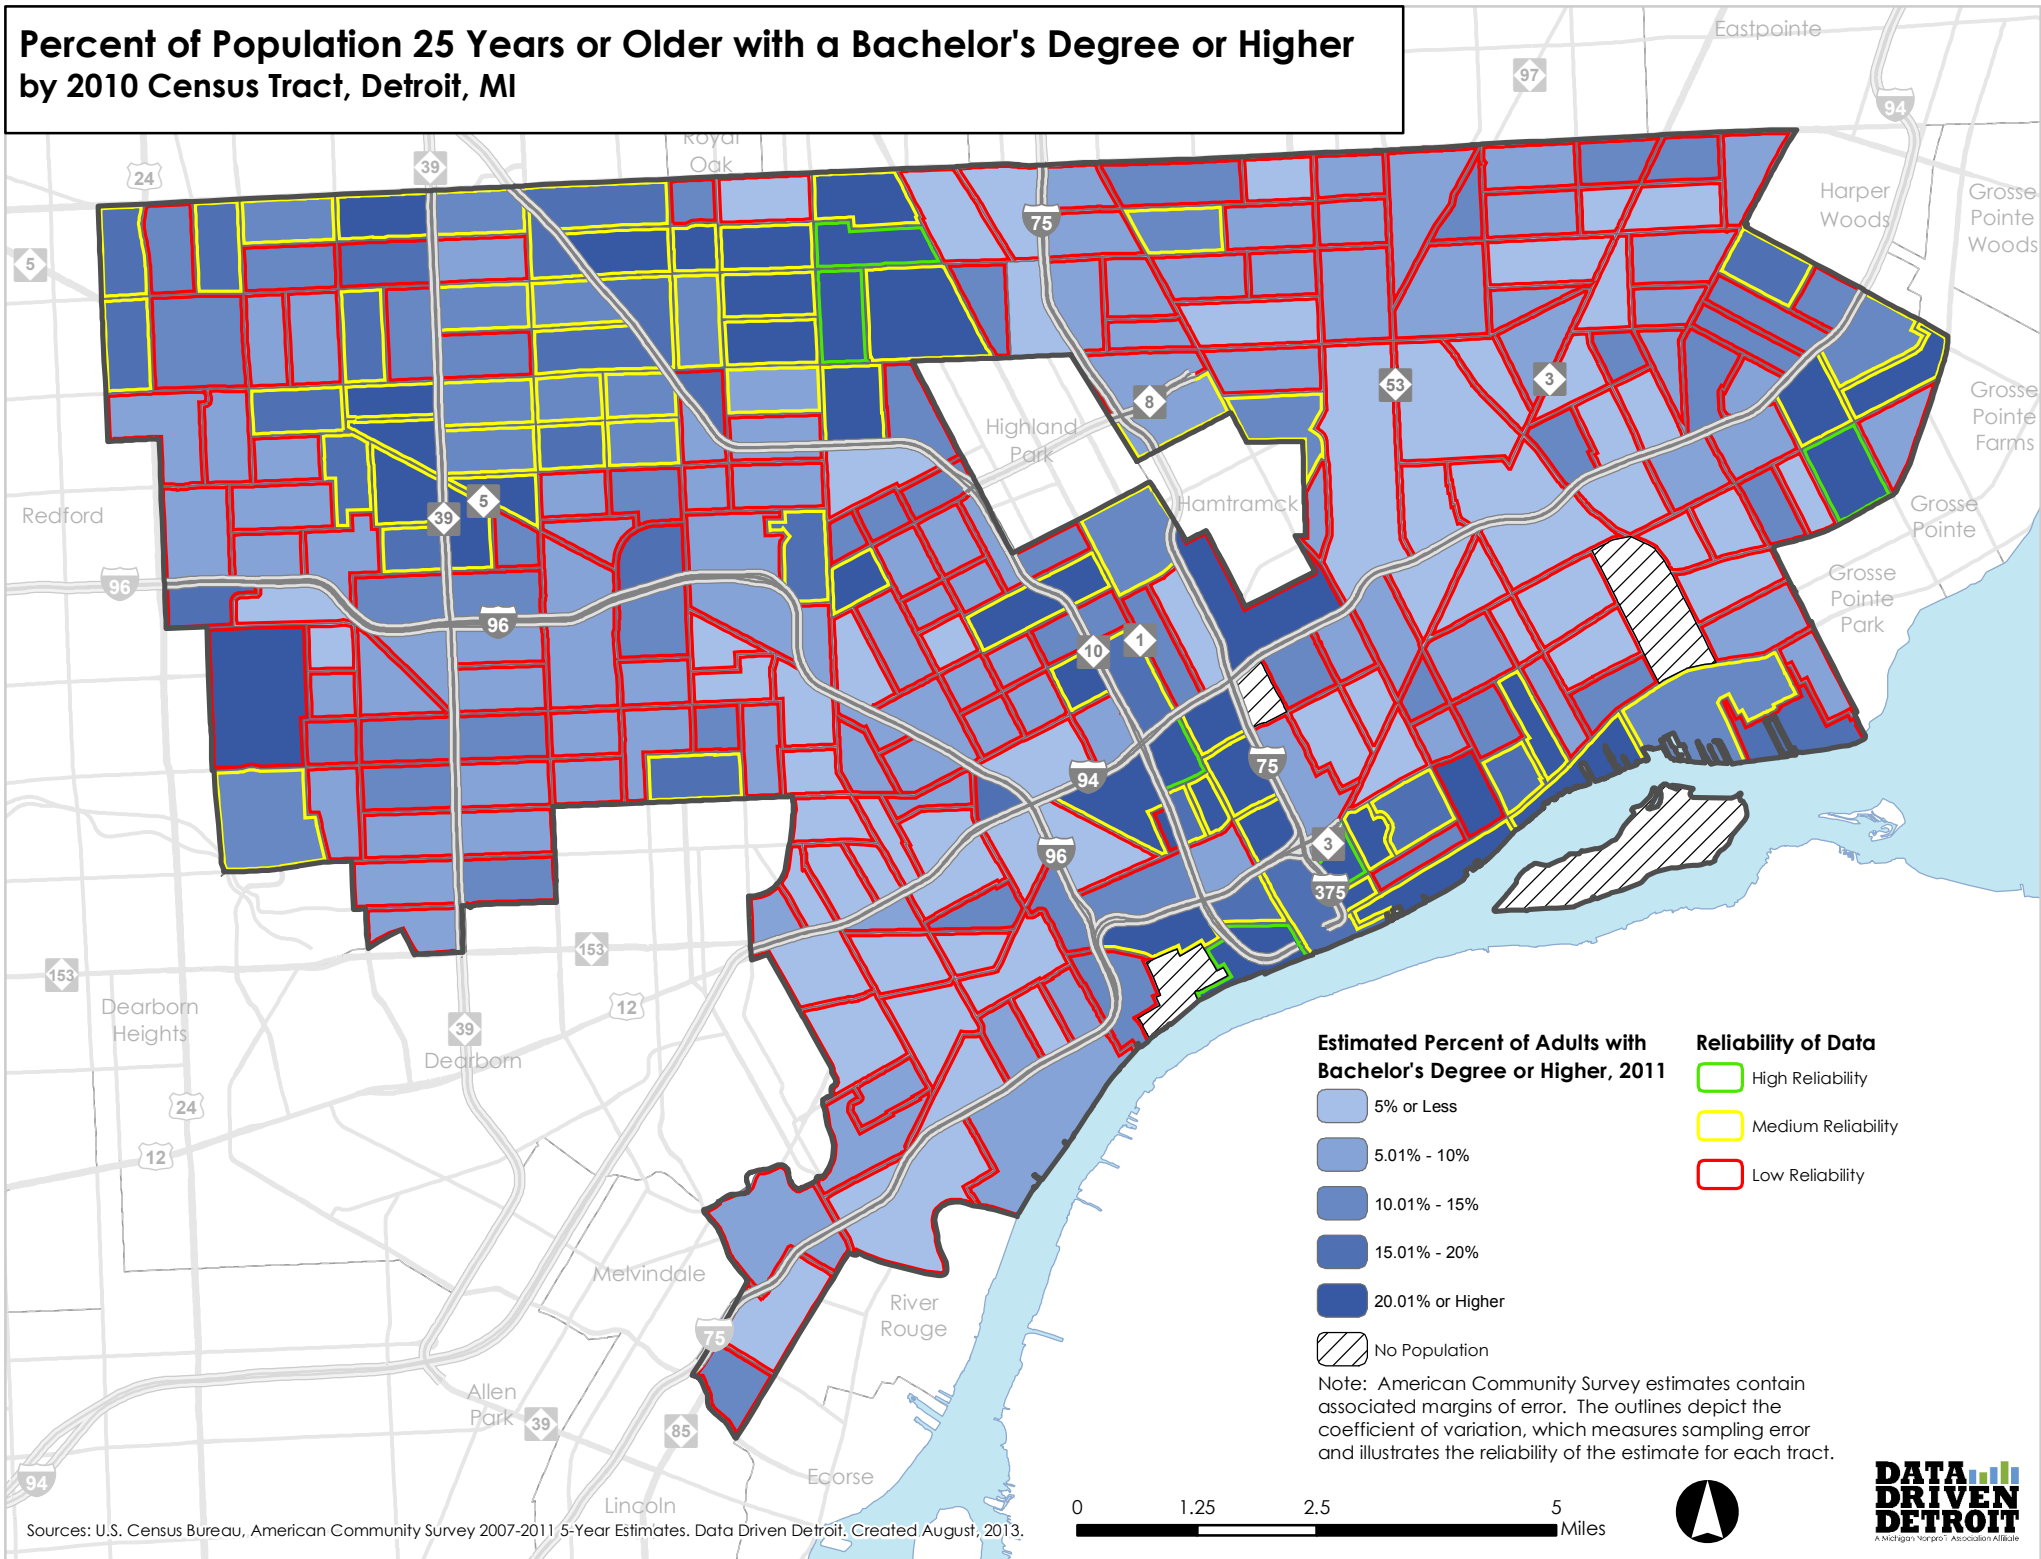

Percent of Population 25 Years or Older with a Bachelor's Degree or Higher by 2010 Census Tract, Detroit, MI

Sources: U.S. Census Bureau, American Community Survey 2007-2011 5-Year Estimates. Data Driven Detroit. Created August, 2013.