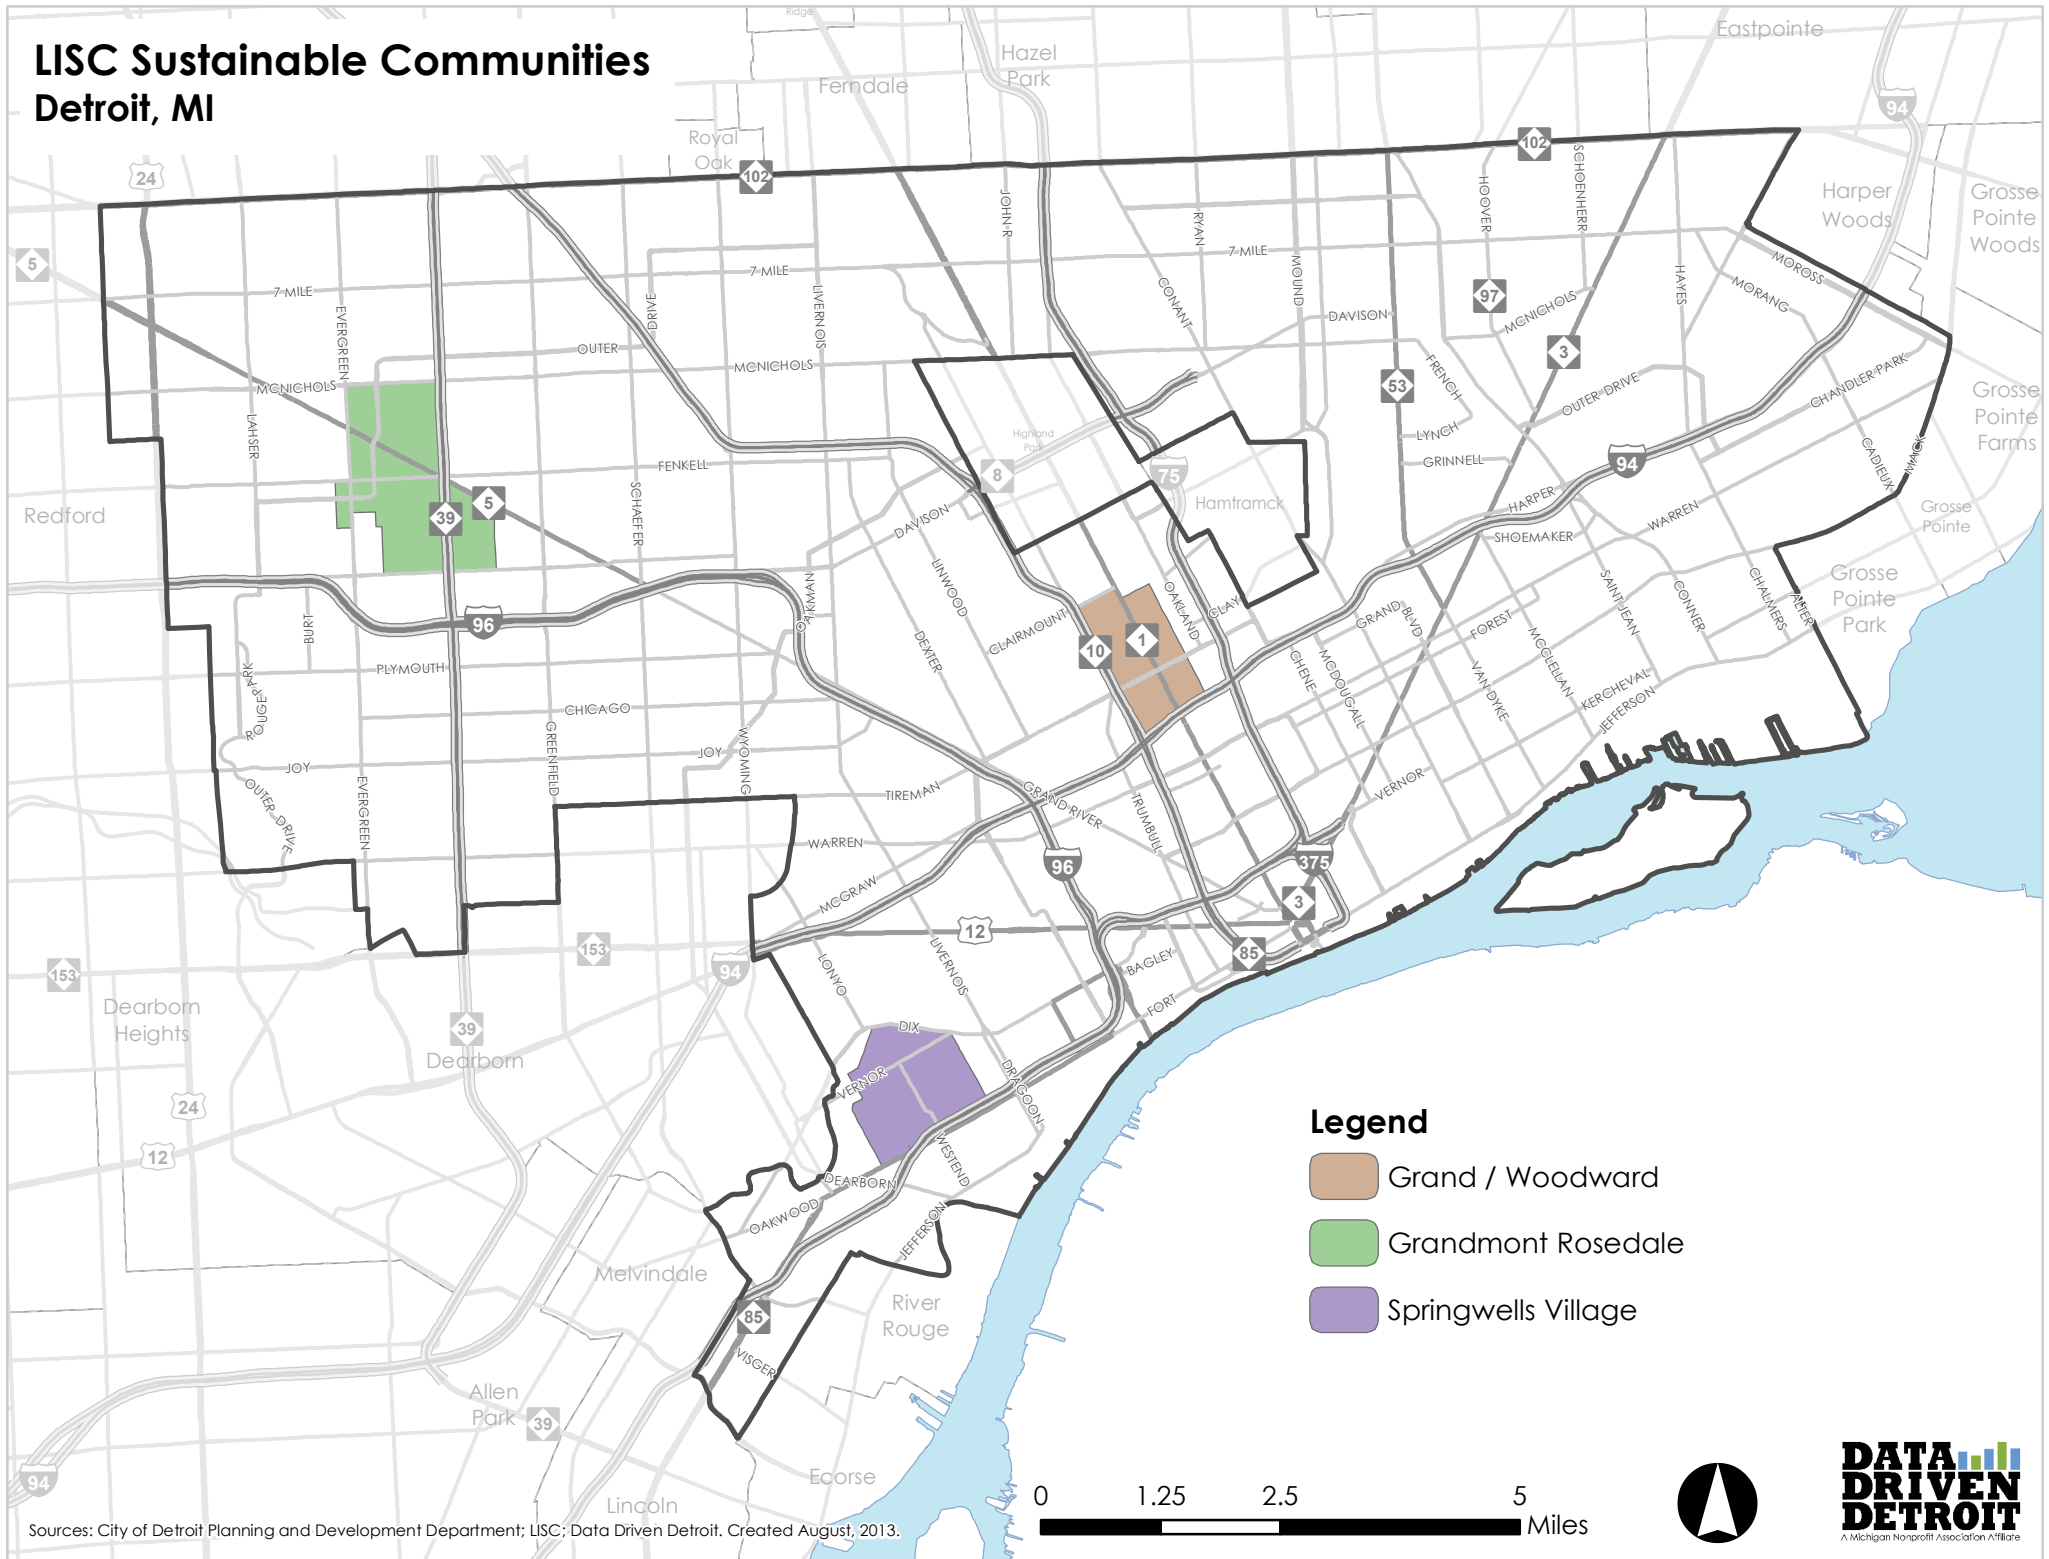

LISC Sustainable Communities

Detroit, MI

Legend

- Grand / Woodward
- Grandmont Rosedale
- Springwells Village

Sources: City of Detroit Planning and Development Department; LISC; Data Driven Detroit. Created August, 2013.