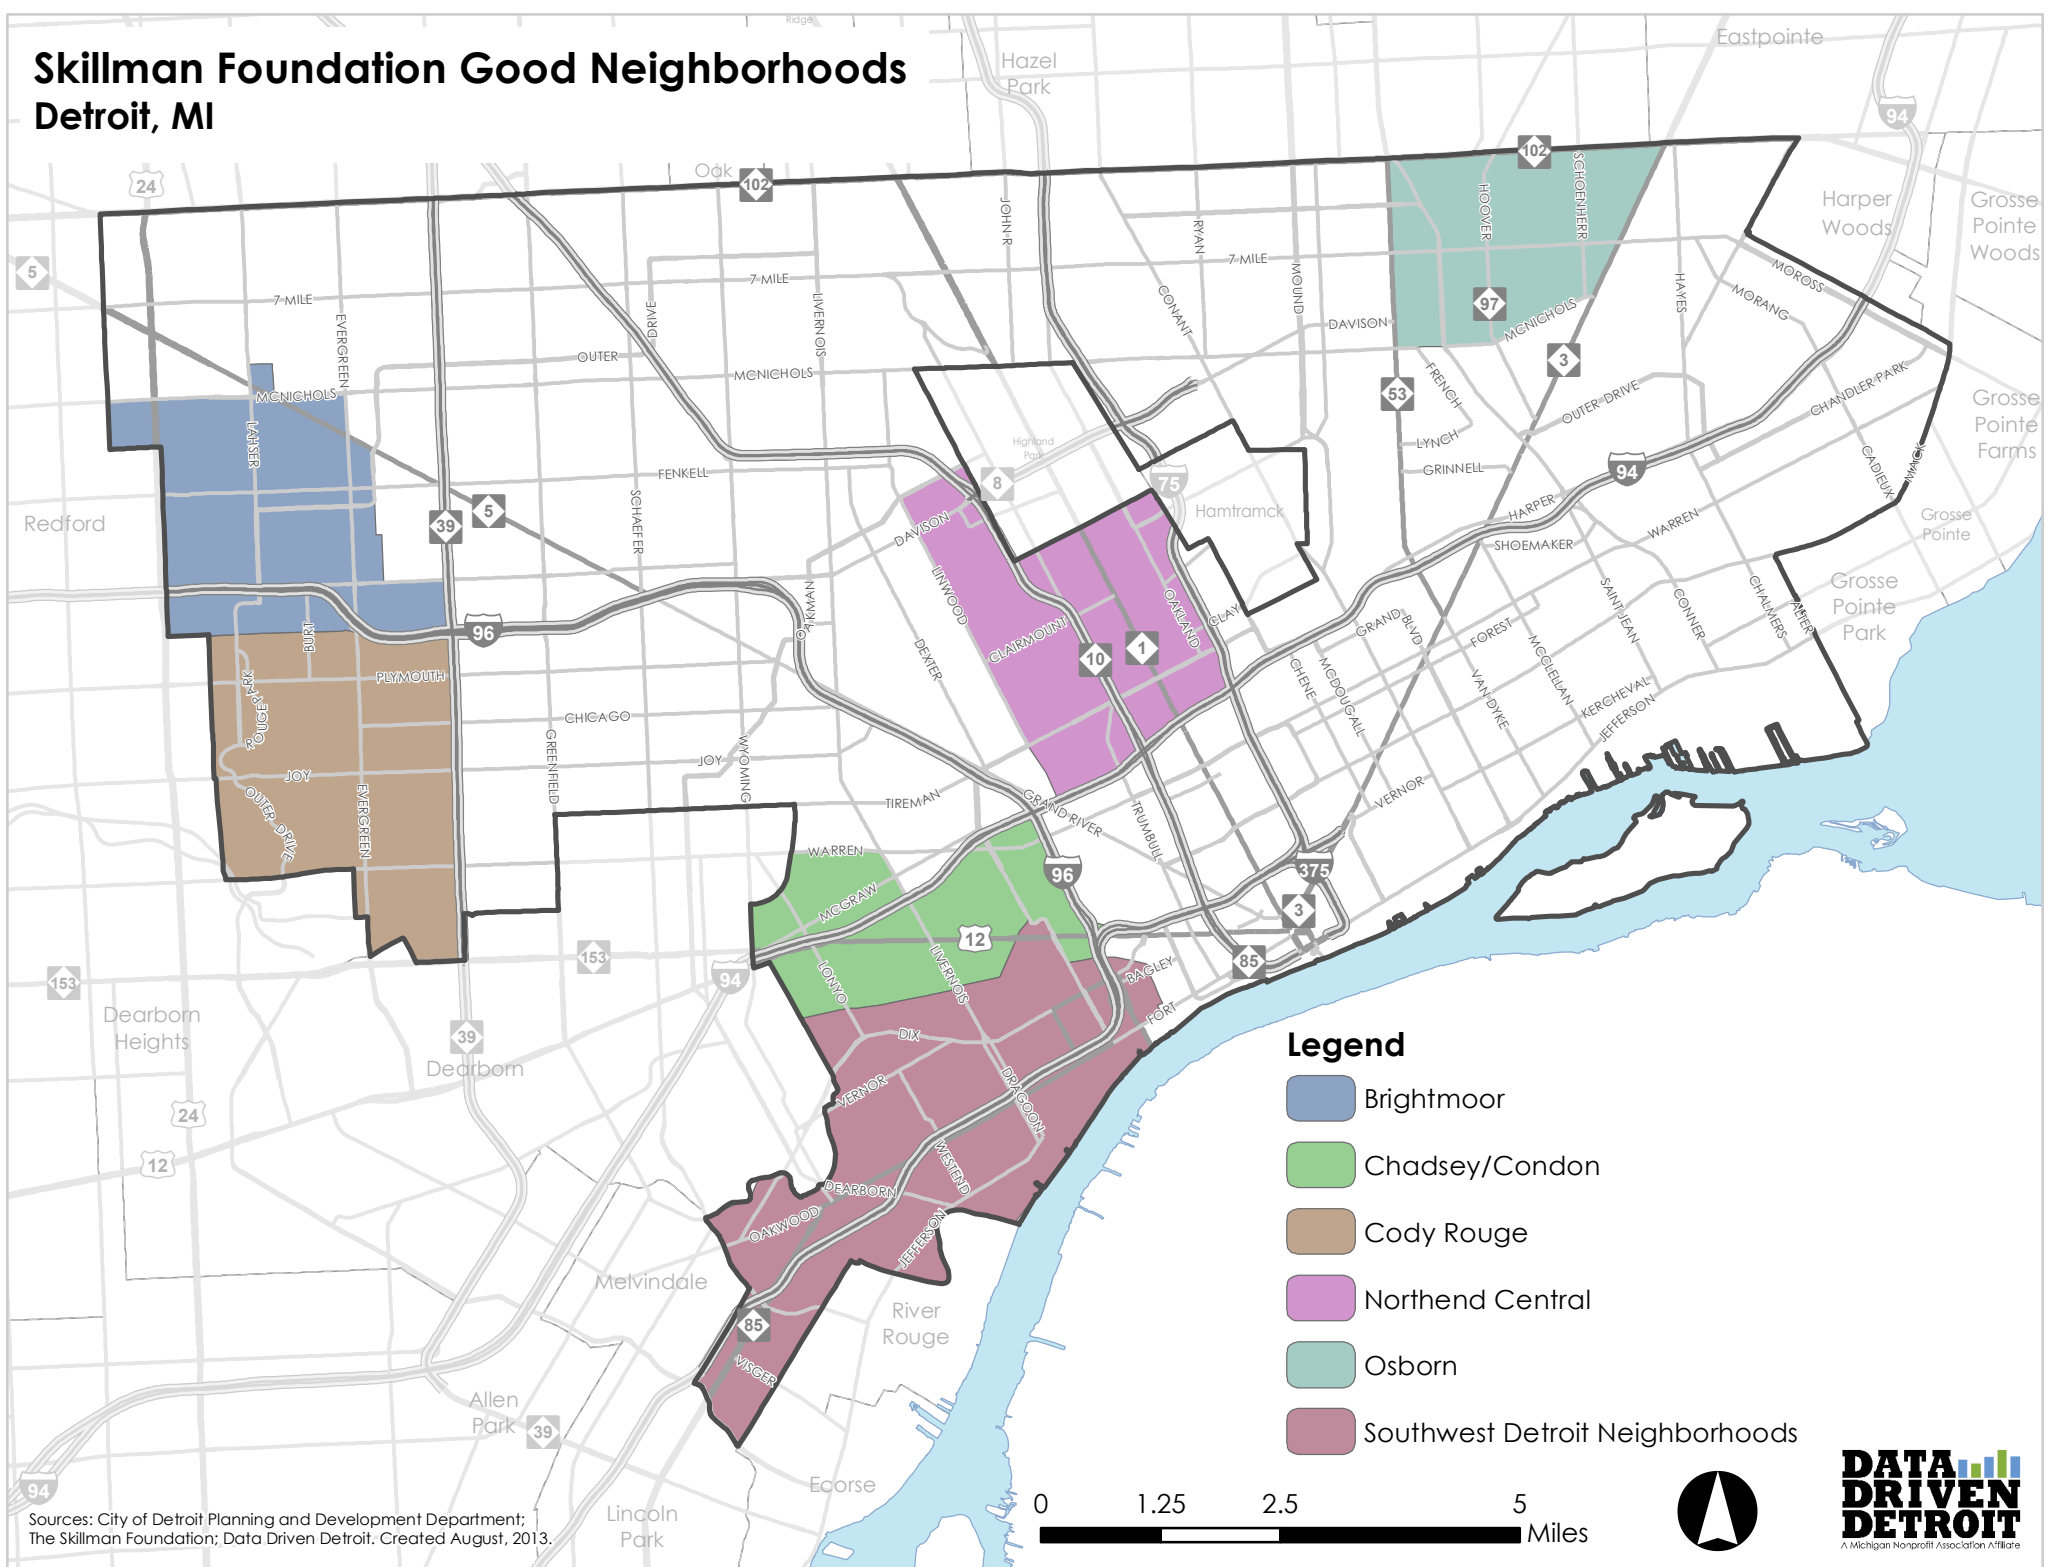

Skillman Foundation Good Neighborhoods

Detroit, MI

Legend

- Brightmoor
- Chadsey/Condon
- Cody Rouge
- Northend Central
- Osborn
- Southwest Detroit Neighborhoods

Sources: City of Detroit Planning and Development Department; The Skillman Foundation; Data Driven Detroit. Created August, 2013.