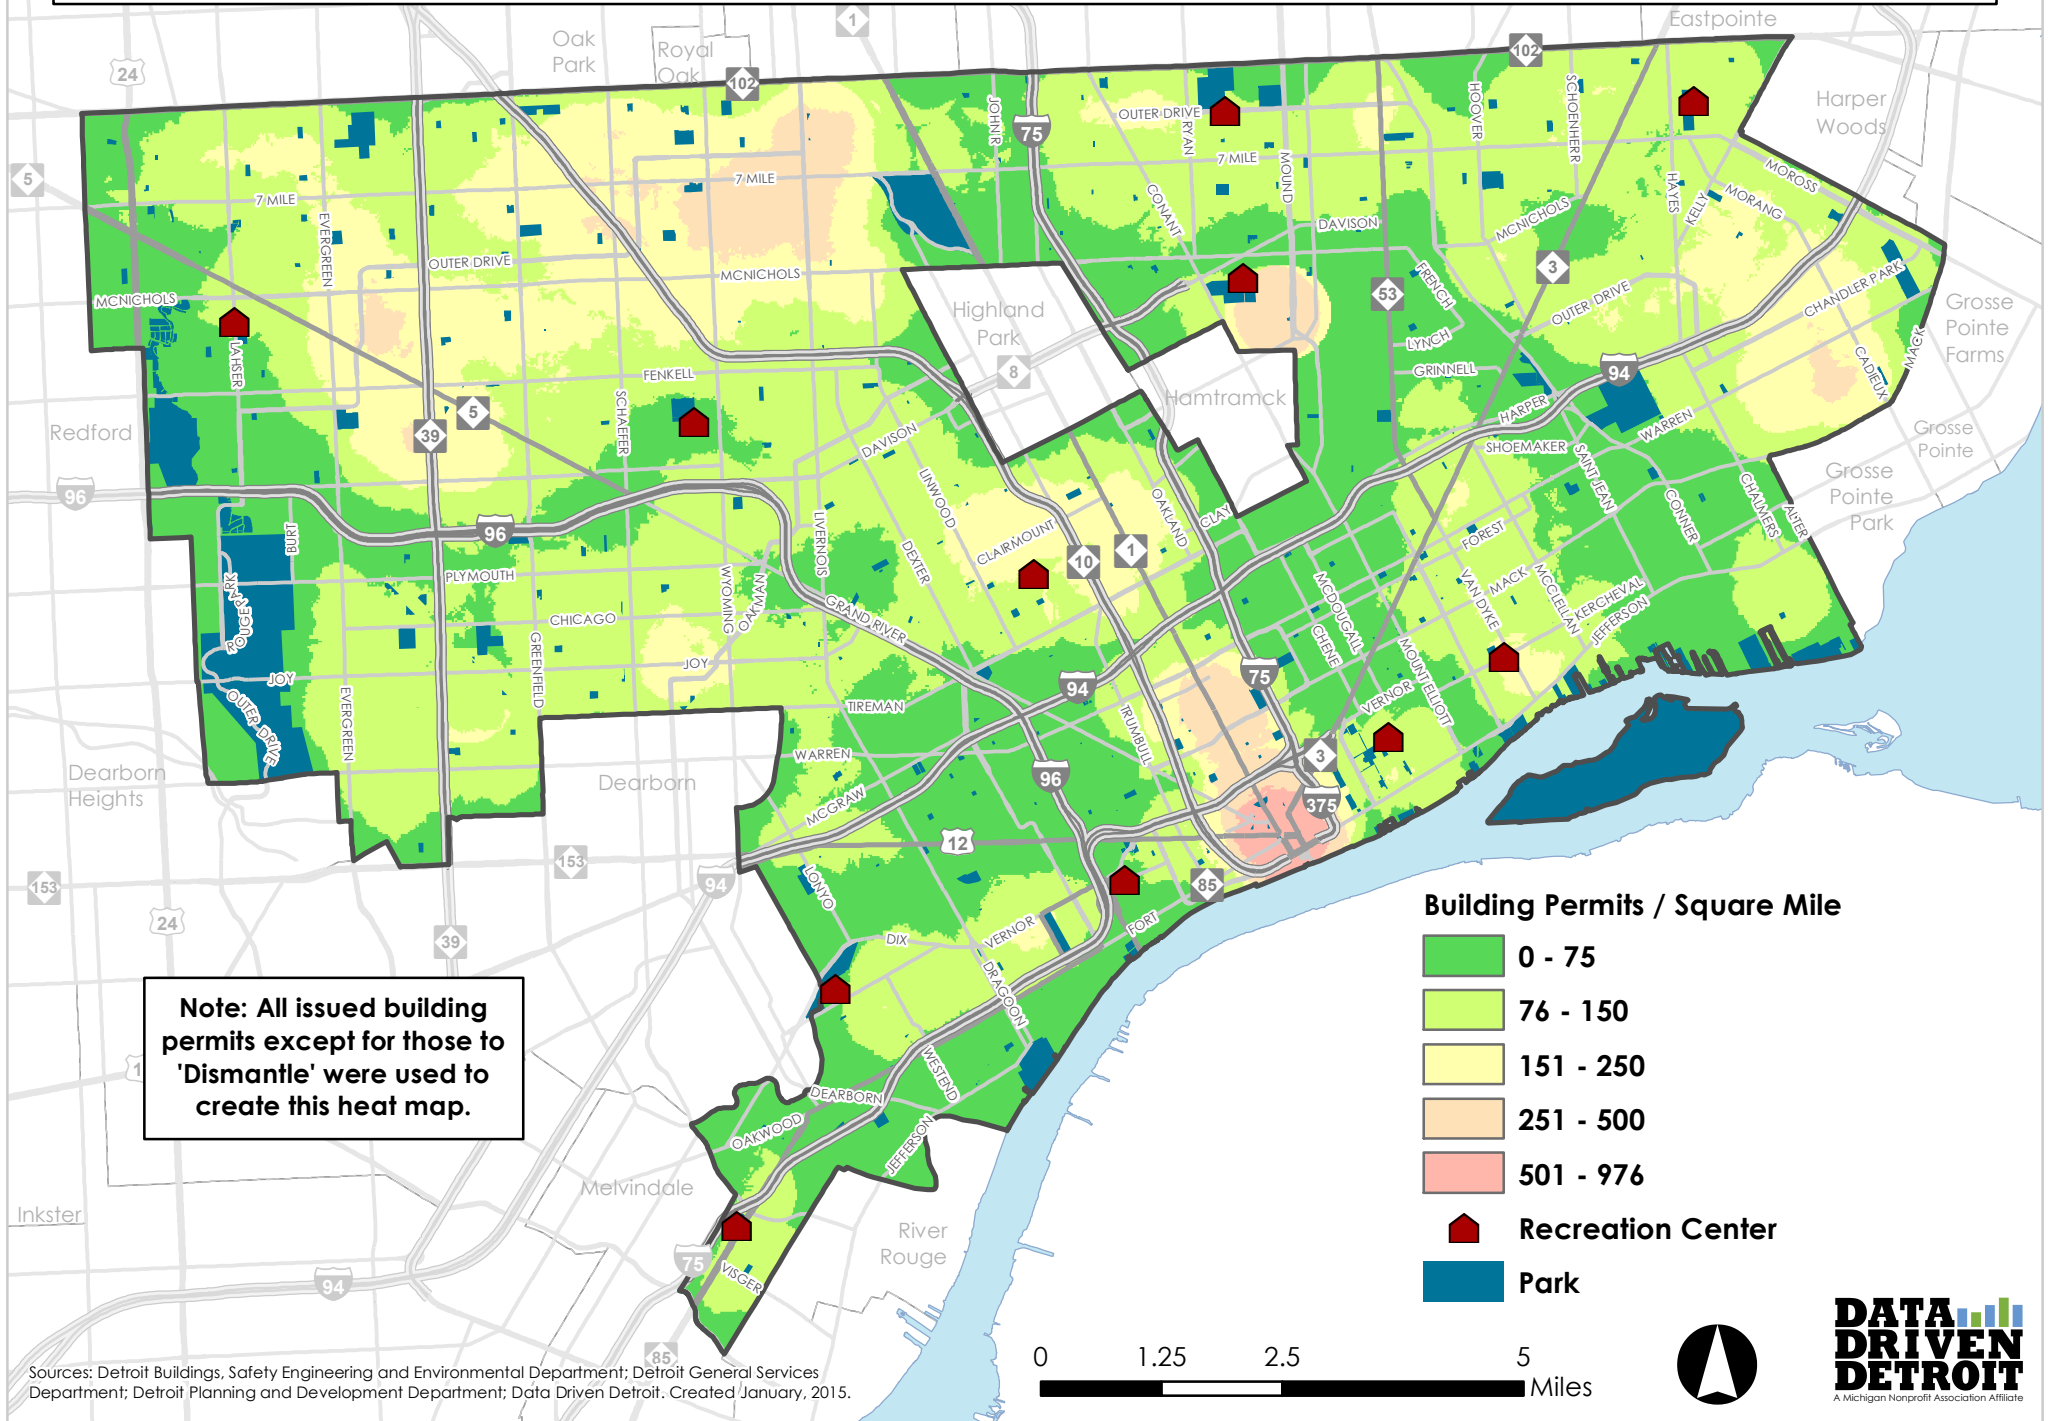

Detroit Parks & Recreation Centers Overlaid On Building Permit Density, 2010 - 2014

Note: All issued building permits except for those to 'Dismantle' were used to create this heat map.

Sources: Detroit Buildings, Safety Engineering and Environmental Department; Detroit General Services Department; Detroit Planning and Development Department; Data Driven Detroit. Created January, 2015.