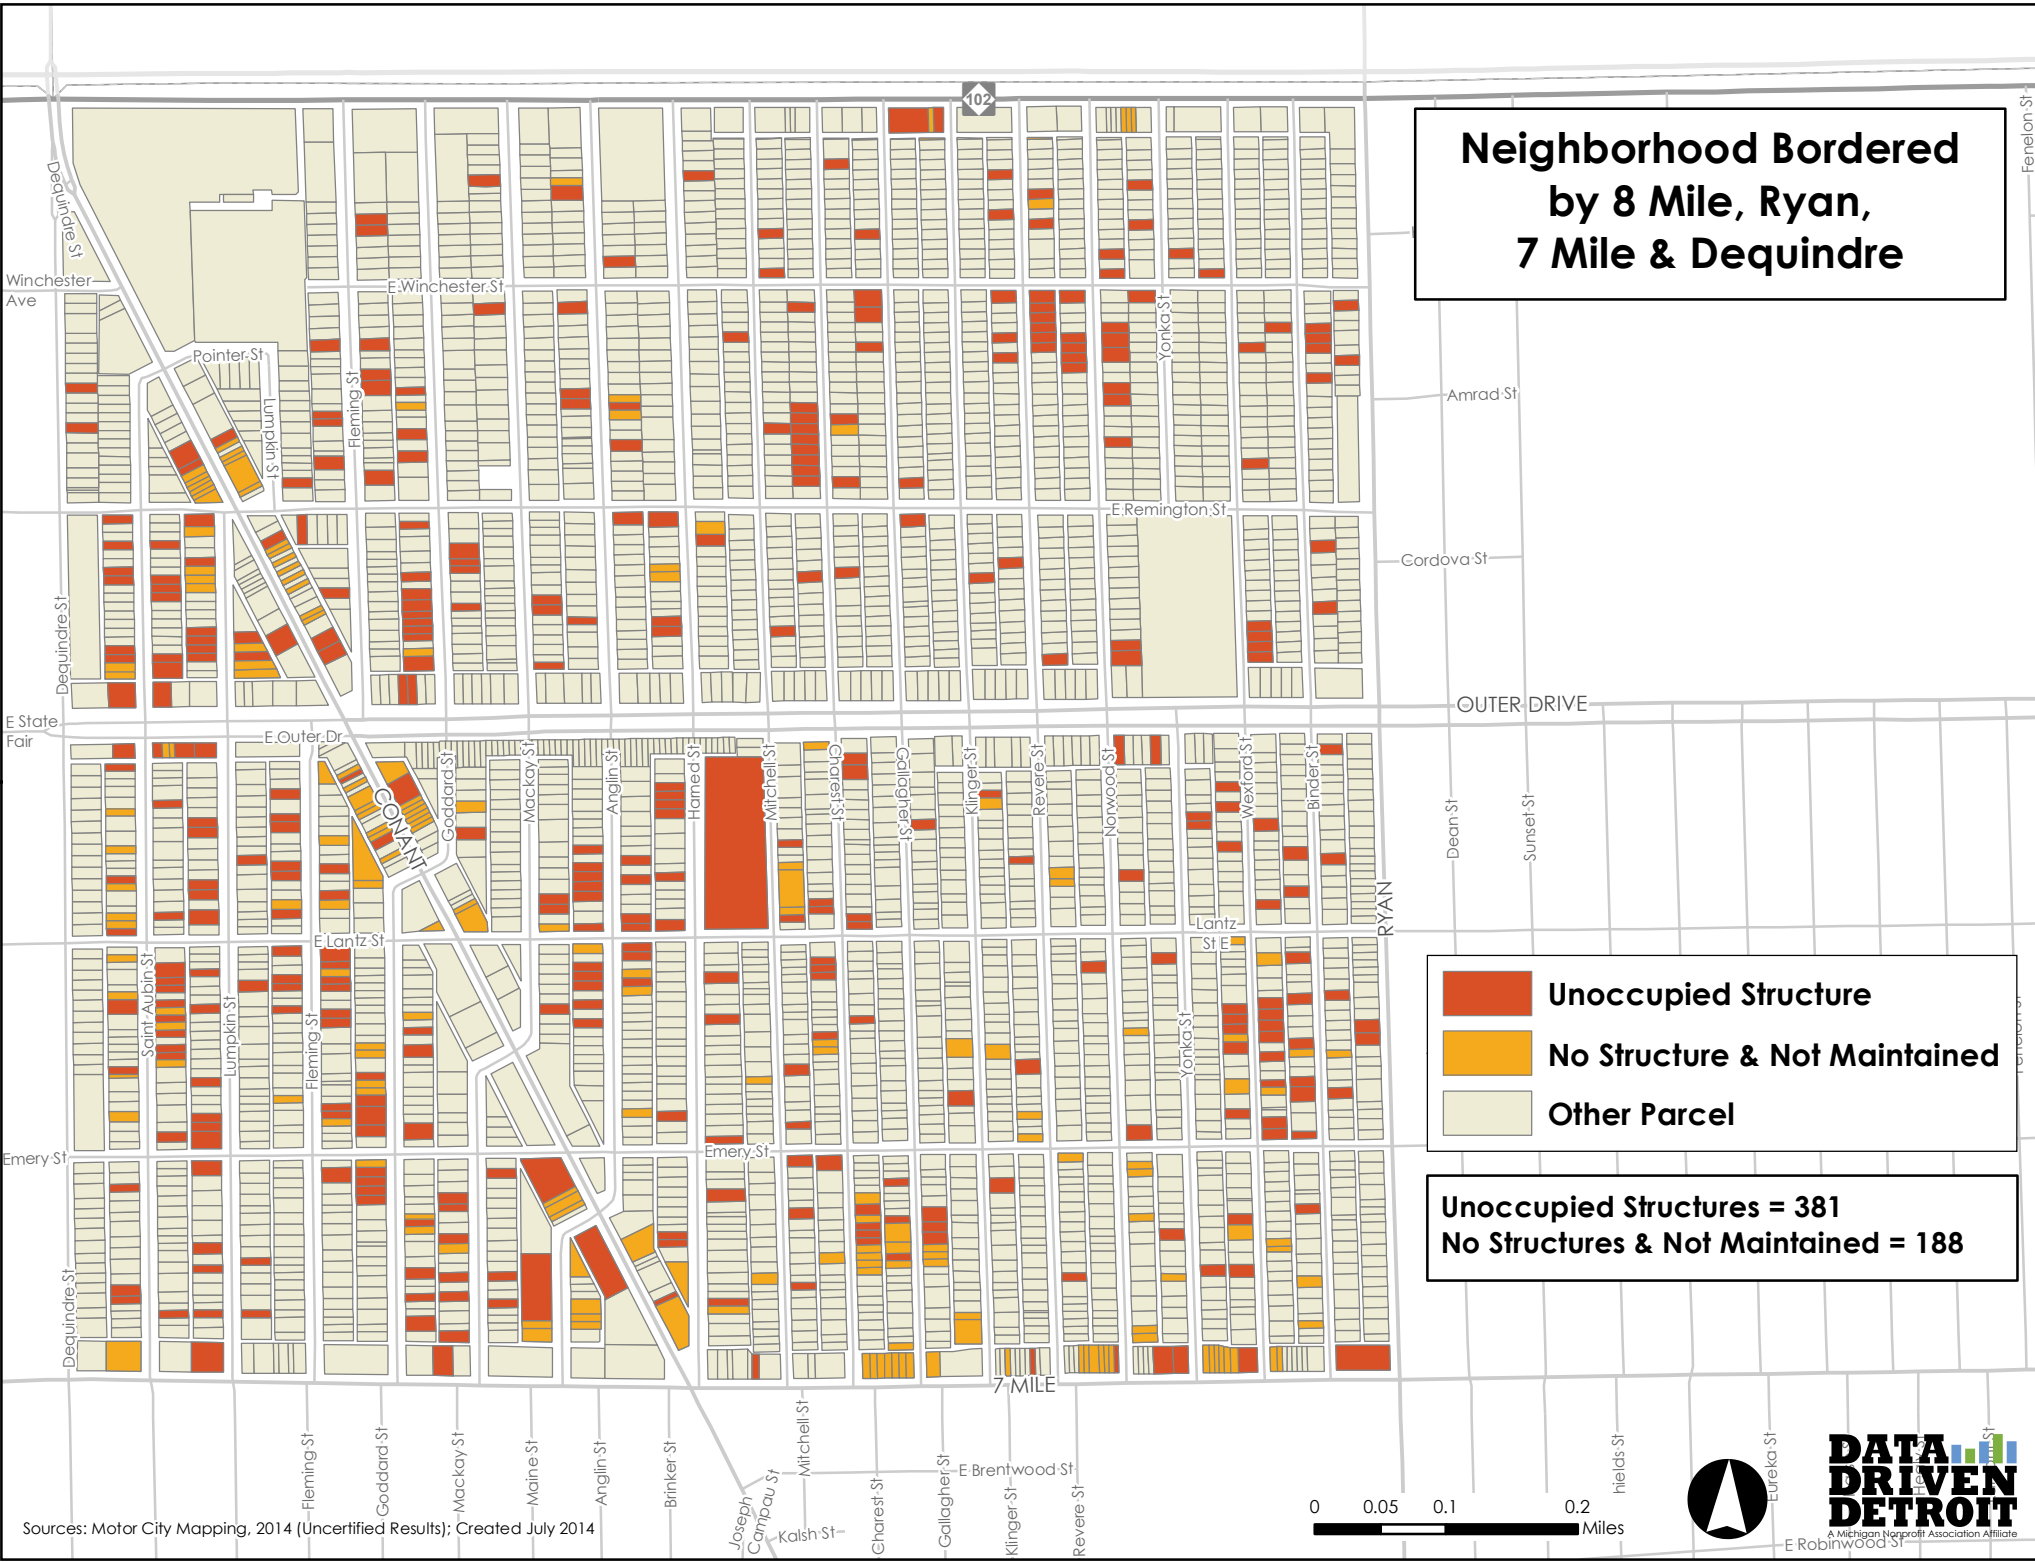

Neighborhood Bordered by 8 Mile, Ryan, 7 Mile & Dequindre

- Unoccupied Structure
- No Structure & Not Maintained
- Other Parcel

Unoccupied Structures = 381
No Structures & Not Maintained = 188

Sources: Motor City Mapping, 2014 (Uncertified Results); Created July 2014

0 0.05 0.1 0.2 Miles