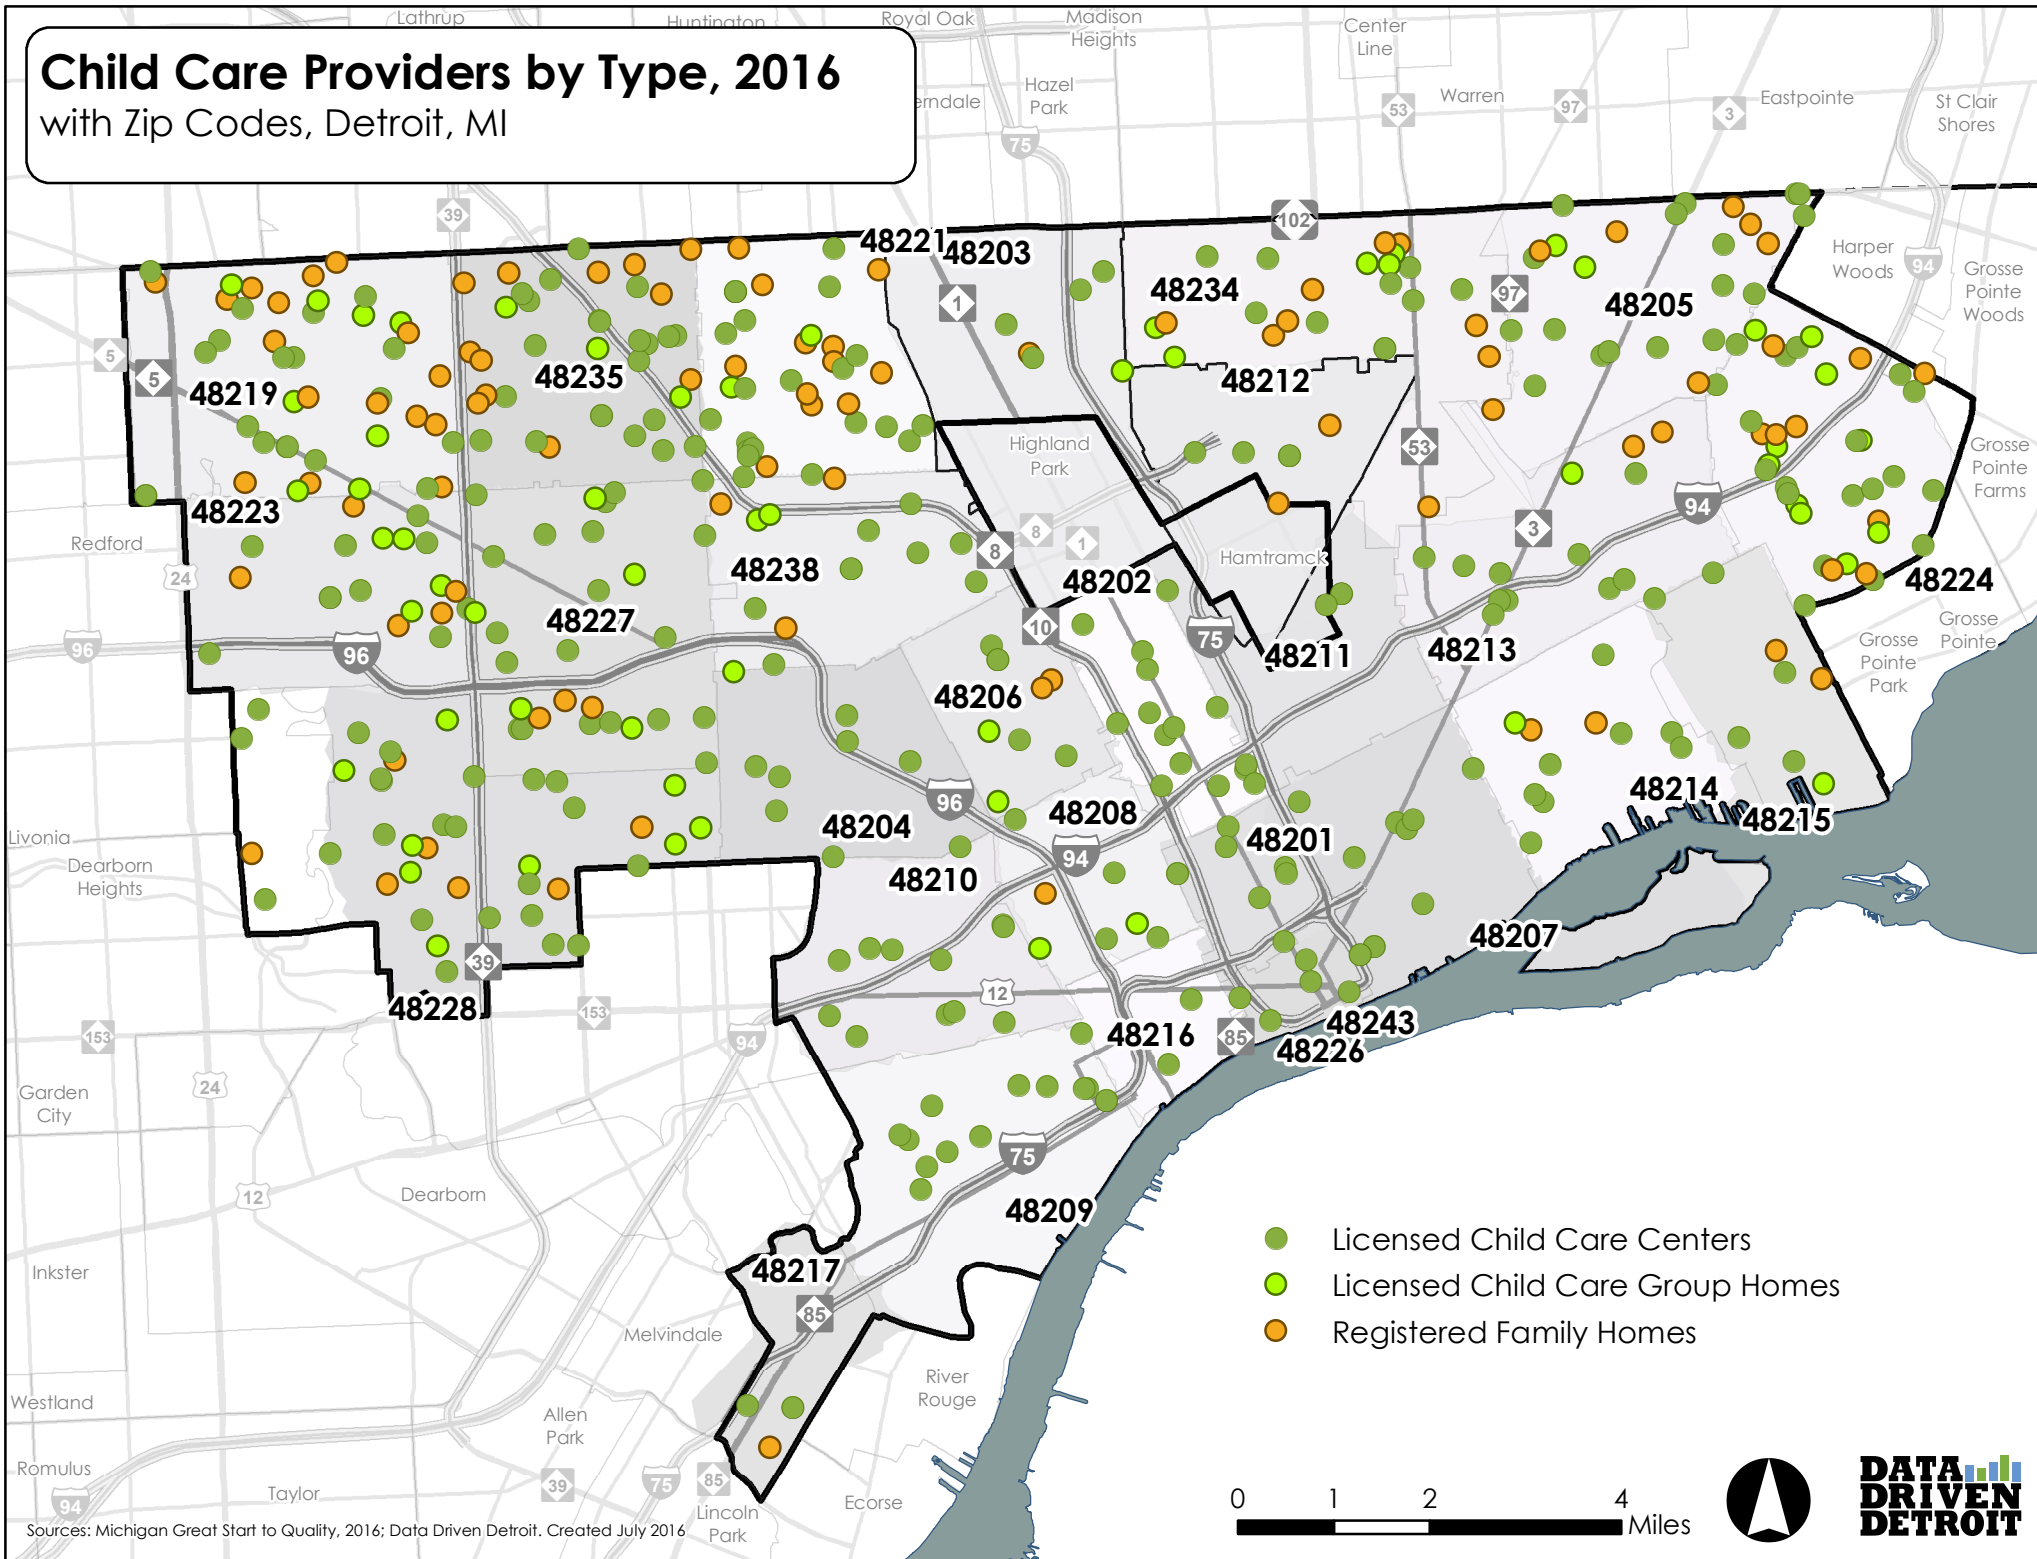

# Child Care Providers by Type, 2016

with Zip Codes, Detroit, MI

- Licensed Child Care Centers
- Licensed Child Care Group Homes
- Registered Family Homes

**DATA DRIVEN DETROIT**

Sources: Michigan Great Start to Quality, 2016; Data Driven Detroit. Created July 2016