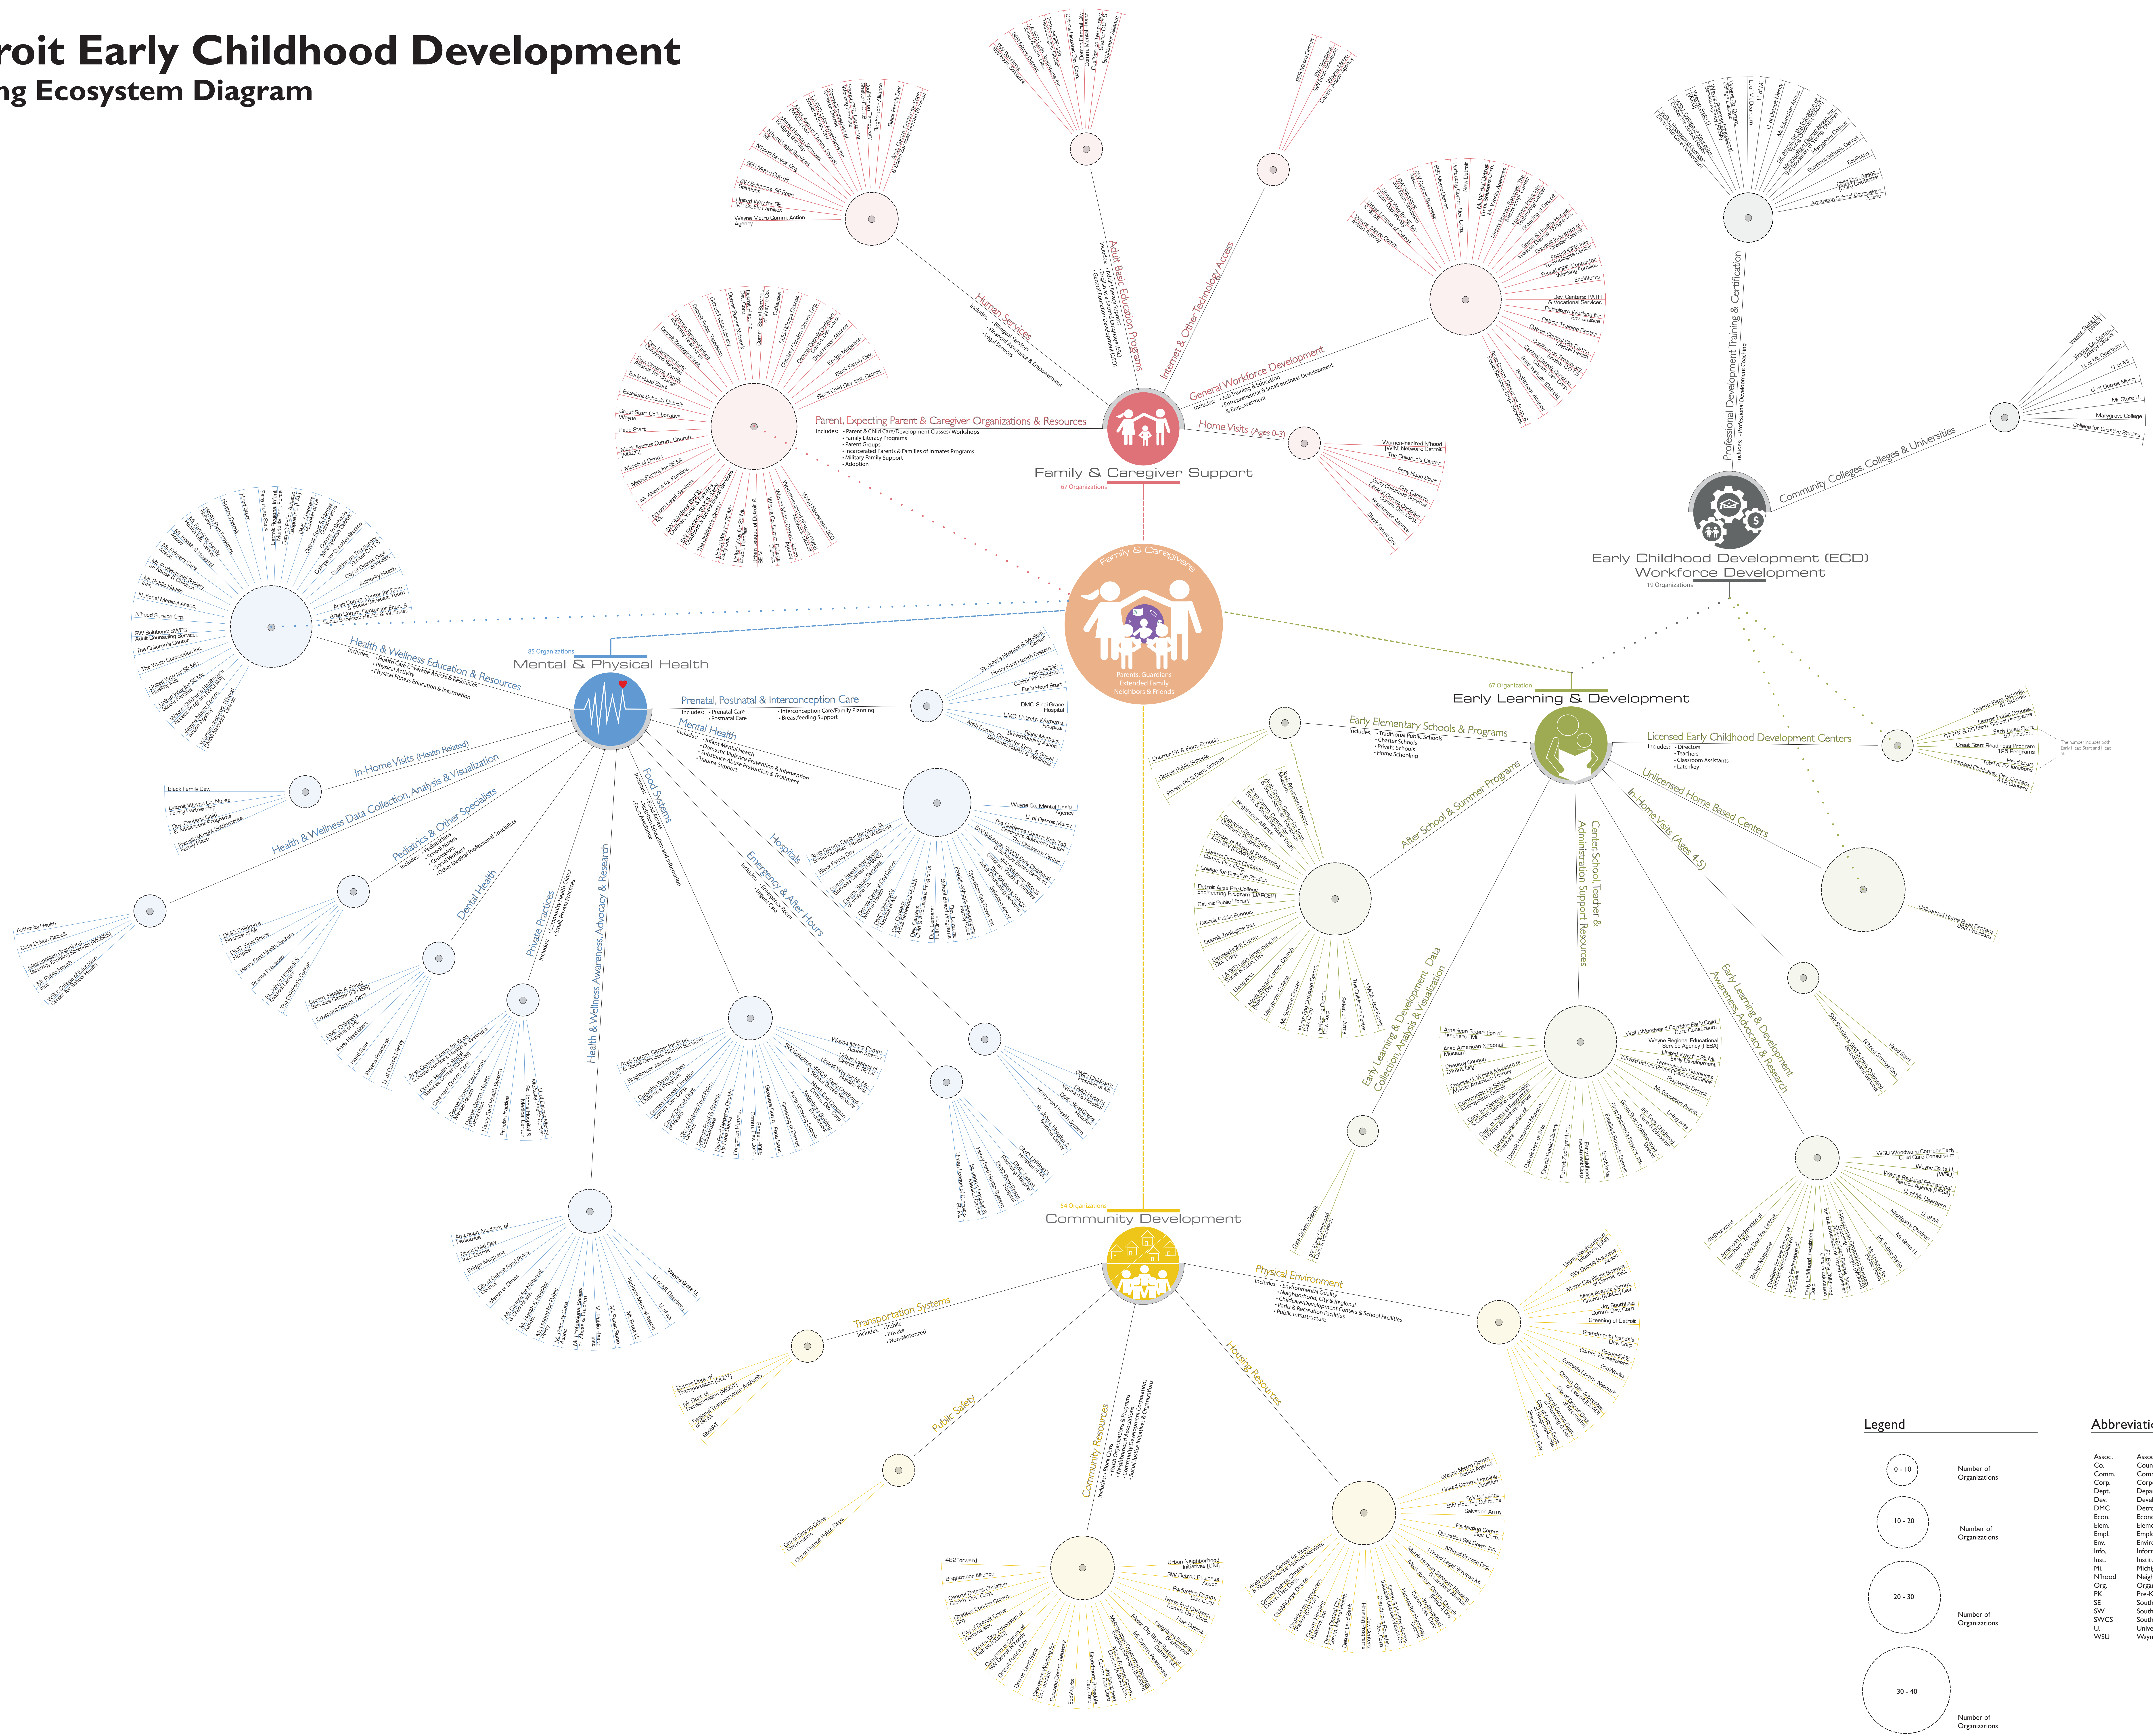

Detroit Early Childhood Development Existing Ecosystem Diagram

Legend

0 - 10	Number of Organizations
10 - 20	Number of Organizations
20 - 30	Number of Organizations
30 - 40	Number of Organizations

Abbreviations

Assoc.	Association
Co.	County
Comm.	Community
Corp.	Corporation
Dept.	Department
Dev.	Development
DMC	Detroit Medical Center
Econ.	Economic
Elem.	Elementary
Emp.	Employment
Env.	Environment
Info.	Information
Inst.	Institute
HL	Michigan
Nhood	Neighborhood
Org.	Organization
PK	Pre-K/Kindergarten
SE	Southeast
SW	Southwest
SWCS	Southwest Counseling Services
U.	University
WSU	Wayne State University