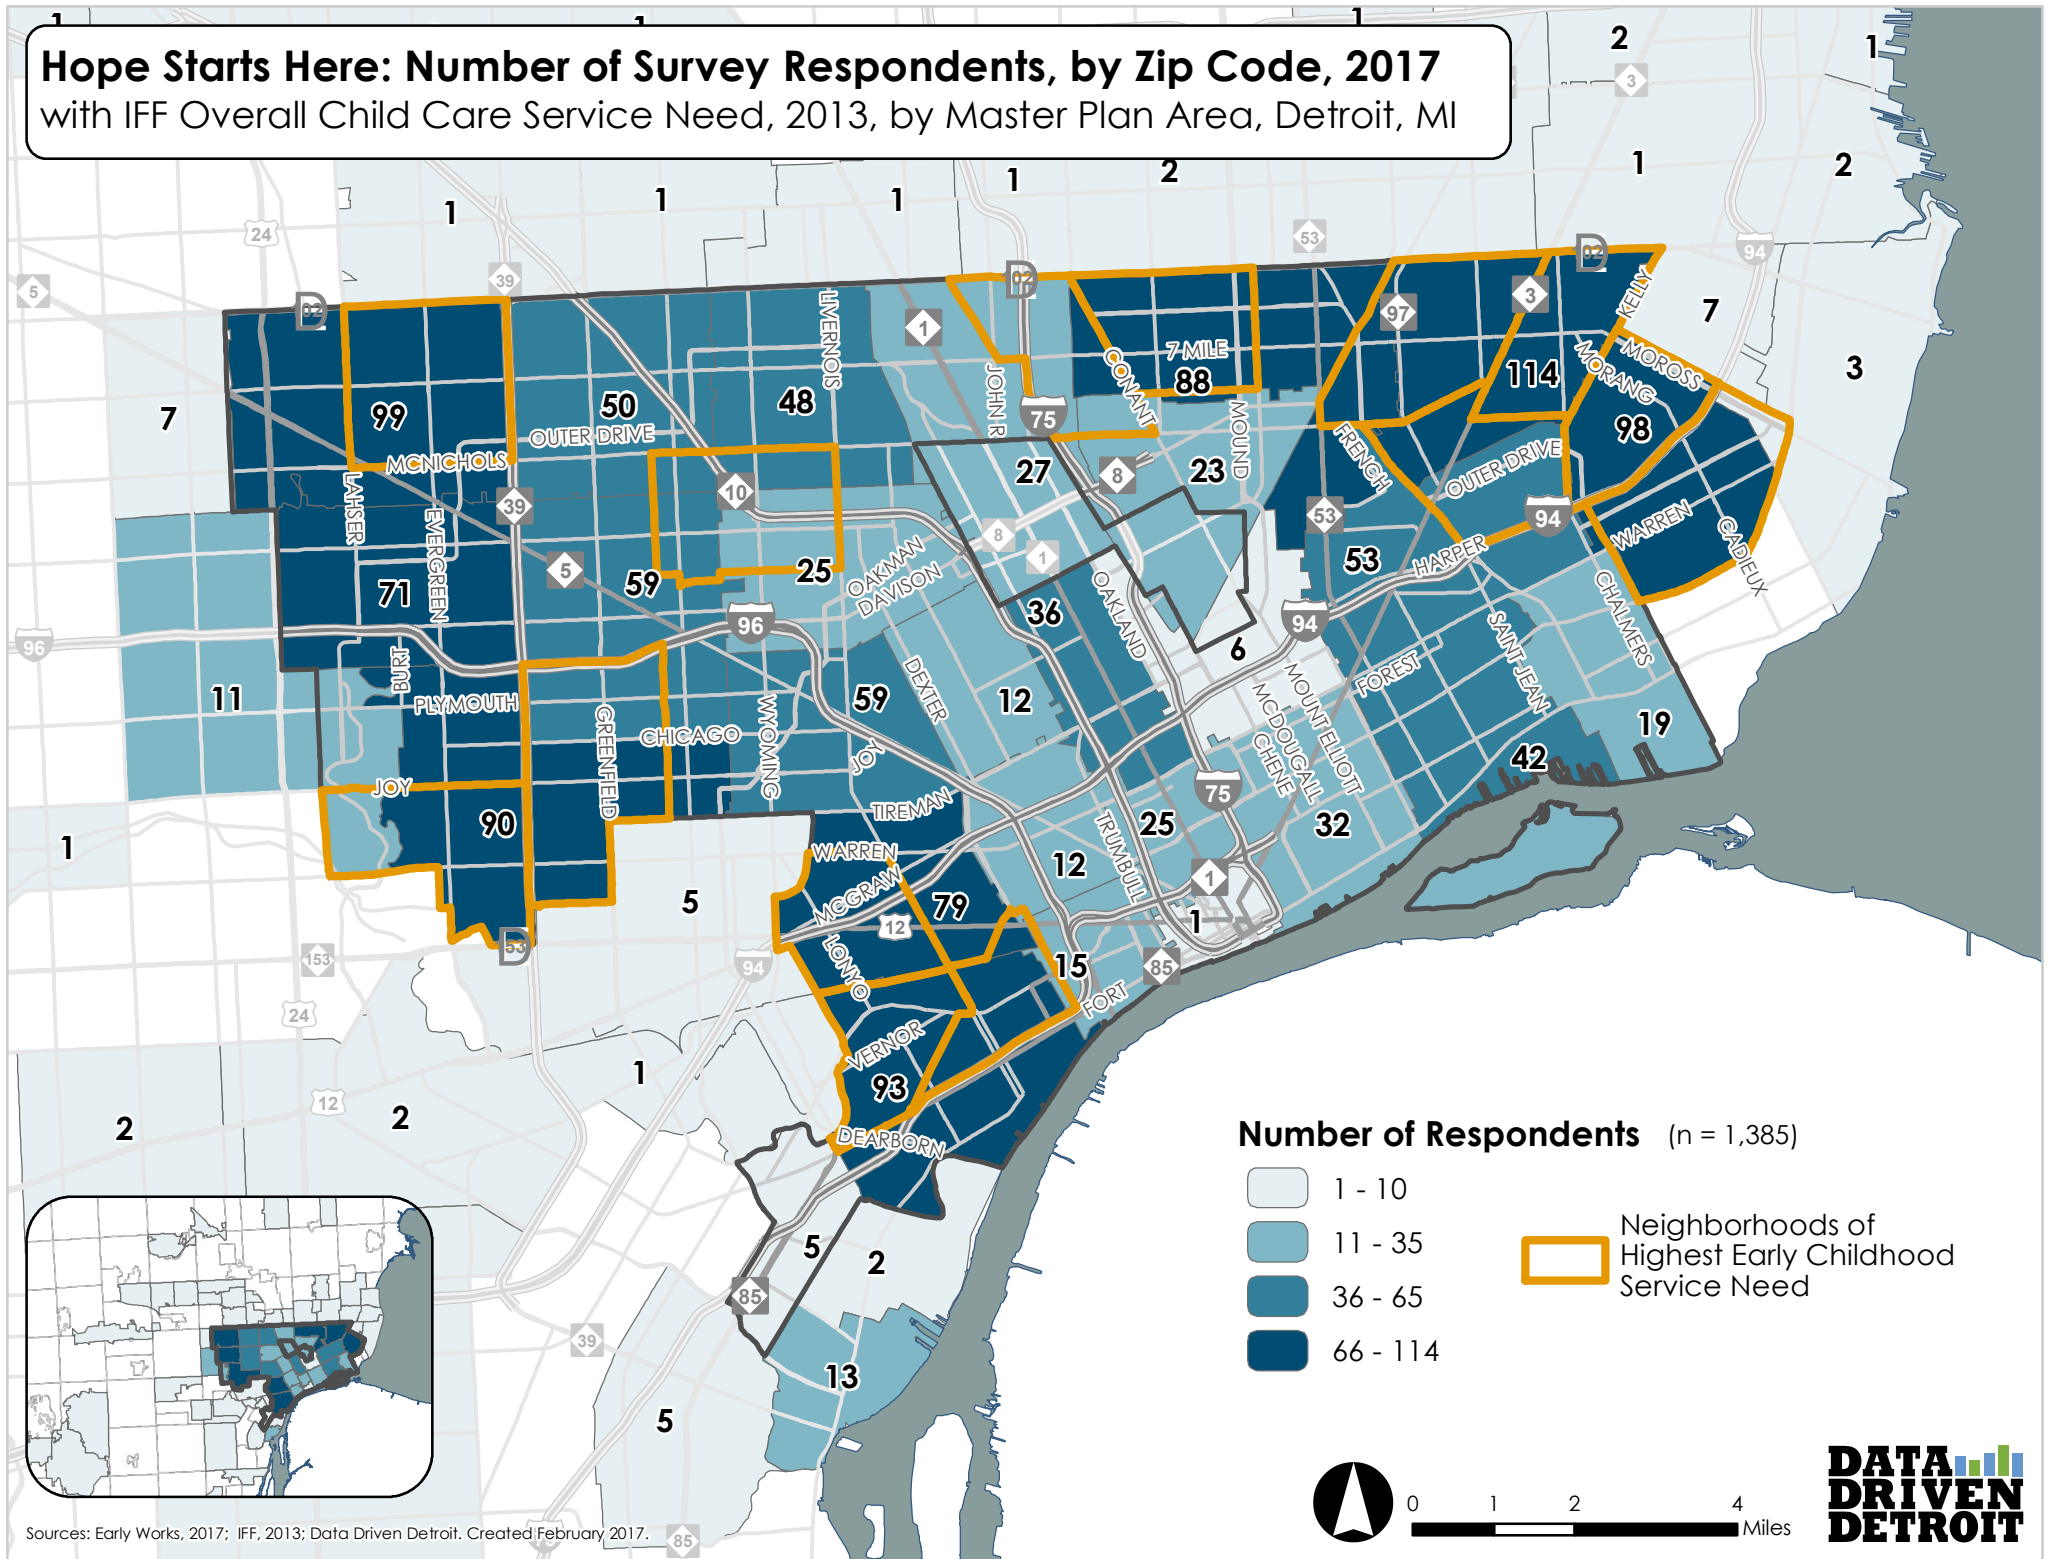

Hope Starts Here: Number of Survey Respondents, by Zip Code, 2017

with IFF Overall Child Care Service Need, 2013, by Master Plan Area, Detroit, MI

Sources: Early Works, 2017; IFF, 2013; Data Driven Detroit. Created February 2017.